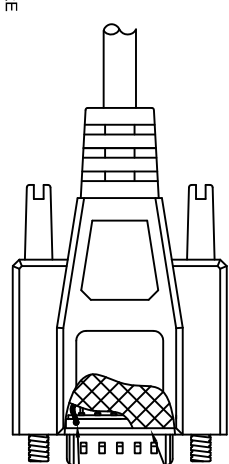

4-40thread(UNC)

4X THUMBSCREW

Amphenol Cables on Demand

D-SUB
15PIN Male

D-SUB
15PIN Male

Drain Wire Soldered

0.256

JACKET

360° Copper Foil Shield

Drain Wire Soldered

LENGTH

LENGTH & P/N Table

LENGTH	P/N	Cable Color
2.5FT ±1 inch	CS-DSDMDR15MM-002.5	GREY
5FT ±2 inch	CS-DSDMDR15MM-005	GREY
10FT ±3 inch	CS-DSDMDR15MM-010	GREY
15FT ±3 inch	CS-DSDMDR15MM-015	GREY
25FT ±4 inch	CS-DSDMDR15MM-025	GREY
50FT ±8 inch	CS-DSDMDR15MM-050	GREY

SIZE	DWG. NO.	REV.
A	CS-DSDMDR15MM-XXX	A2

NOTES: UNLESS OTHERWISE SPECIFIED

4

3

2

1

A