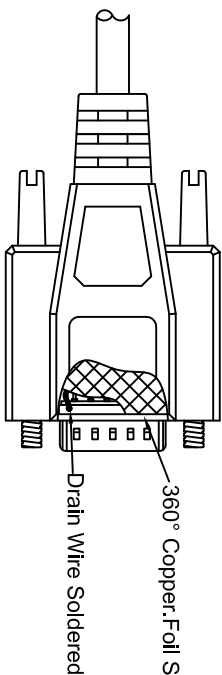

THE INFORMATION CONTAINED IN THIS DRAWING IS THE SOLE PROPERTY OF AMPHENOL CABLES ON DEMAND. ANY REPRODUCTION OR DISCLOSURE TO THIRD PARTIES, IN PART OR WHOLE, WITHOUT THE EXPRESS WRITTEN PERMISSION OF AMPHENOL CABLES ON DEMAND IS PROHIBITED.

4-40thread(UNC)

4X THUMBSCREW

Amphenol Cables on Demand

D-SUB
15PIN Male

D-SUB
15PIN Male

LENGTH

LENGTH & P/N Table

LENGTH	P/N	Cable Color
2.5FT ±1 inch	CS-DSDMDR15MM-002.5	GREY
5FT ±2 inch	CS-DSDMDR15MM-005	GREY
10FT ±3 inch	CS-DSDMDR15MM-010	GREY
15FT ±3 inch	CS-DSDMDR15MM-015	GREY
25FT ±4 inch	CS-DSDMDR15MM-025	GREY
50FT ±8 inch	CS-DSDMDR15MM-050	GREY

PIN OUT:		
Male	Male	Color
PIN1	PIN1	Black
PIN2	PIN2	Brown
PIN3	PIN3	Red
PIN4	PIN4	Orange
PIN5	PIN5	Yellow
PIN6	PIN6	Green
PIN7	PIN7	Blue
PIN8	PIN8	Purple
PIN9	PIN9	Gray
PIN10	PIN10	White
PIN11	PIN11	Pink
PIN12	PIN12	Light Green
PIN13	PIN13	Black/White
PIN14	PIN14	Brown/White
PIN15	PIN15	Red/White
SHIELD	SHIELD	Drain Wire

SIZE	DWG. NO.	REV.
A	CS-DSDMDR15MM-XXX	A2

NOTES: UNLESS OTHERWISE SPECIFIED

4

3

2

1

A