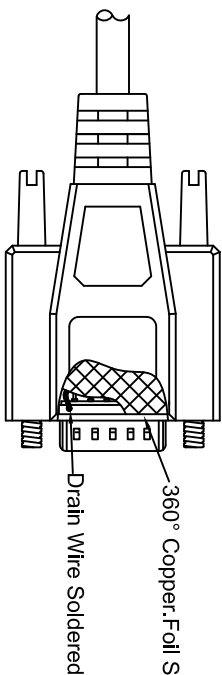

THE INFORMATION CONTAINED IN THIS DRAWING IS THE SOLE PROPERTY OF AMPHENOL CABLES ON DEMAND. ANY REPRODUCTION OR DISCLOSURE TO THIRD PARTIES, IN PART OR WHOLE, WITHOUT THE EXPRESS WRITTEN PERMISSION OF AMPHENOL CABLES ON DEMAND IS PROHIBITED.

4-40thread(UNC)

4X THUMBSCREW

Amphenol Cables on Demand

D-SUB
15PIN Male

D-SUB
15PIN Male

LENGTH

LENGTH & P/N Table

LENGTH	P/N	Cable Color
2.5FT ±1 inch	CS-DSDMDR15MM-002.5	GREY
5FT ±2 inch	CS-DSDMDR15MM-005	GREY
10FT ±3 inch	CS-DSDMDR15MM-010	GREY
15FT ±3 inch	CS-DSDMDR15MM-015	GREY
25FT ±4 inch	CS-DSDMDR15MM-025	GREY
50FT ±8 inch	CS-DSDMDR15MM-050	GREY

PIN OUT:		
Male	Male	Color
PIN1	PIN1	Black
PIN2	PIN2	Brown
PIN3	PIN3	Red
PIN4	PIN4	Orange
PIN5	PIN5	Yellow
PIN6	PIN6	Green
PIN7	PIN7	Blue
PIN8	PIN8	Purple
PIN9	PIN9	Gray
PIN10	PIN10	White
PIN11	PIN11	Pink
PIN12	PIN12	Light Green
PIN13	PIN13	Black/White
PIN14	PIN14	Brown/White
PIN15	PIN15	Red/White
SHIELD	SHIELD	Drain Wire