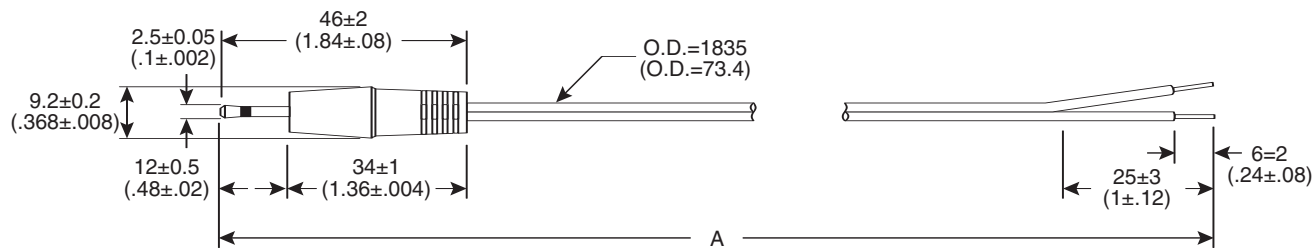

Cable Assemblies

172-2103, 172-2113, 172-2133

Cable Assemblies

Dimensions: mm (In.)

SPECIFICATIONS

Type:	2.5mm mono plug to stripped & tinned, parallel cord
Jacket:	black PVC
Conductor:	24AWG
Cable O.D.:	1.8mm x 3.6mm
Plug length:	12.0mm \pm .5mm
Temperature:	60°C
Voltage Rating:	24V DC

Part Number	Color	A Length mm
172-2133	Black	920 \pm 30
172-2103	Black	1830 \pm 50
172-2113	Black	3050 \pm 100

Date Last Revised: 4-6-05

Available from Mouser Electronics
1-800-346-6873
www.mouser.com

KC-300294