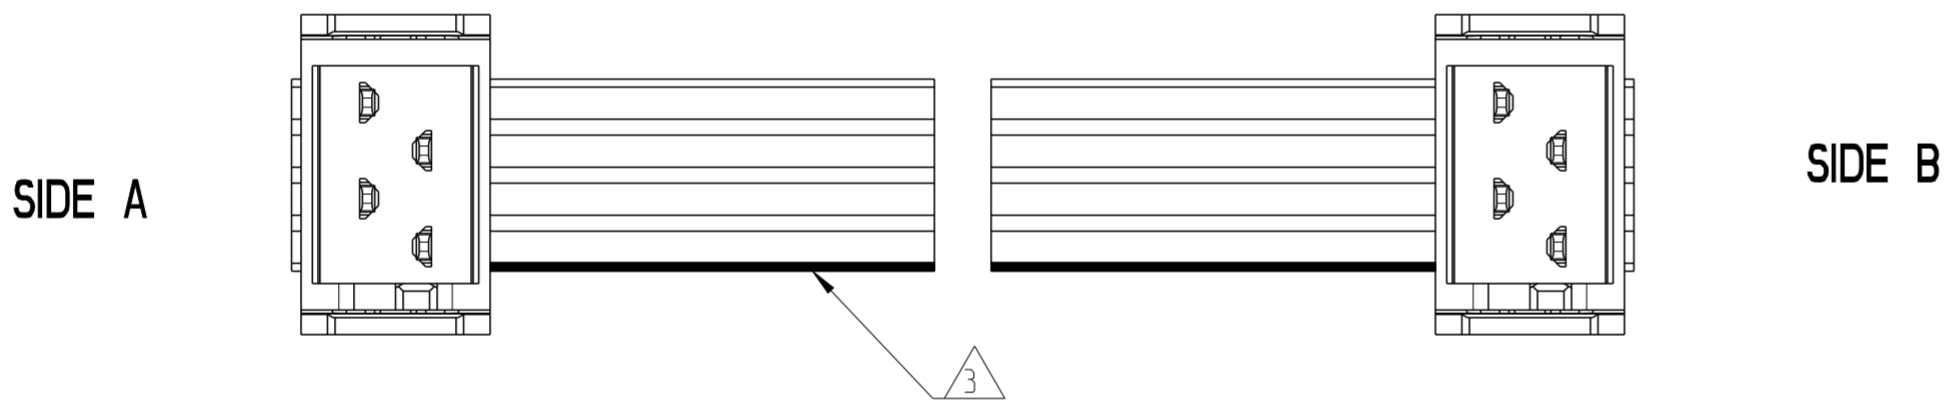

NOTES:

- 1 ASSEMBLIES TO BE TESTED FOR 100% CONTINUITY
- 2 ASSEMBLIES ARE PACKAGED ACCORDING PACKAGING SPEC 107-19582
- 3 RED MARKED CORRESPONDS TO PIN 1
- 4 FOR MOW TO PB SEE 2205068
- 5 HOUSING COLOR BLACK

SCALE : 4:1

2205103-X (4 POSITION CABLE ASSEMBLY) AS SHOWN

| TE PN | POS | LENGTH | DESCRIPTION |
|-----------|-----|--------|-------------------------------|
| 2205111-3 | 20 | 200 | CA MICRO-MATCH MOW -MOW 20POS |
| 2205111-2 | 20 | 150 | CA MICRO-MATCH MOW -MOW 20POS |
| 2205111-1 | 20 | 75 | CA MICRO-MATCH MOW -MOW 20POS |
| 2205110-3 | 18 | 200 | CA MICRO-MATCH MOW -MOW 18POS |
| 2205110-2 | 18 | 150 | CA MICRO-MATCH MOW -MOW 18POS |
| 2205110-1 | 18 | 75 | CA MICRO-MATCH MOW -MOW 18POS |
| 2205109-3 | 16 | 200 | CA MICRO-MATCH MOW -MOW 16POS |
| 2205109-2 | 16 | 150 | CA MICRO-MATCH MOW -MOW 16POS |
| 2205109-1 | 16 | 75 | CA MICRO-MATCH MOW -MOW 16POS |
| 2205108-3 | 14 | 200 | CA MICRO-MATCH MOW -MOW 14POS |
| 2205108-2 | 14 | 150 | CA MICRO-MATCH MOW -MOW 14POS |
| 2205108-1 | 14 | 75 | CA MICRO-MATCH MOW -MOW 14POS |
| 2205107-3 | 12 | 200 | CA MICRO-MATCH MOW -MOW 12POS |
| 2205107-2 | 12 | 150 | CA MICRO-MATCH MOW -MOW 12POS |
| 2205107-1 | 12 | 75 | CA MICRO-MATCH MOW -MOW 12POS |
| 2205106-3 | 10 | 200 | CA MICRO-MATCH MOW -MOW 10POS |
| 2205106-2 | 10 | 150 | CA MICRO-MATCH MOW -MOW 10POS |
| 2205106-1 | 10 | 75 | CA MICRO-MATCH MOW -MOW 10POS |
| 2205105-3 | 8 | 200 | CA MICRO-MATCH MOW -MOW 8POS |
| 2205105-2 | 8 | 150 | CA MICRO-MATCH MOW -MOW 8POS |
| 2205105-1 | 8 | 75 | CA MICRO-MATCH MOW -MOW 8POS |
| 2205104-3 | 6 | 200 | CA MICRO-MATCH MOW -MOW 6POS |
| 2205104-2 | 6 | 150 | CA MICRO-MATCH MOW -MOW 6POS |
| 2205104-1 | 6 | 75 | CA MICRO-MATCH MOW -MOW 6POS |
| 2205103-3 | 4 | 200 | CA MICRO-MATCH MOW -MOW 4POS |
| 2205103-2 | 4 | 150 | CA MICRO-MATCH MOW -MOW 4POS |
| 2205103-1 | 4 | 75 | CA MICRO-MATCH MOW -MOW 4POS |