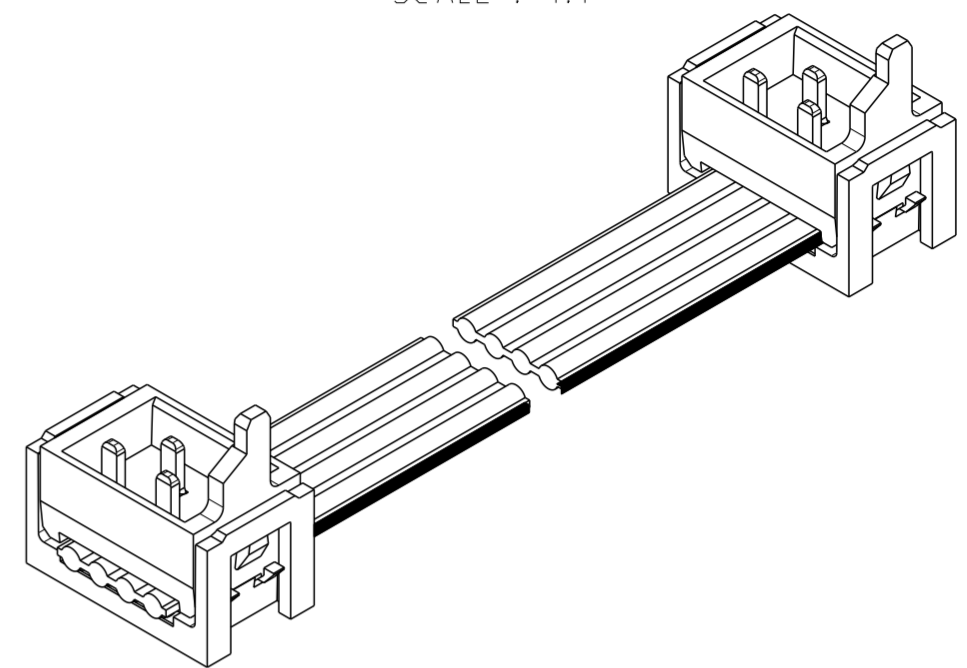

NOTES:

- 1 ASSEMBLIES TO BE TESTED FOR 100% CONTINUITY
- 2 ASSEMBLIES ARE PACKAGED ACCORDING PACKAGING SPEC 107-19582
- 3 RED MARKED CORRESPONDS TO PIN 1
- 4 FOR MOW TO PB SEE 2205068
- 5 HOUSING COLOR BLACK

SCALE : 4:1

2205103-X (4 POSITION CABLE ASSEMBLY) AS SHOWN

| TE PN | POS | LENGTH | DESCRIPTION |
|-----------|-----|--------|-------------------------------|
| 2205111-3 | 20 | 200 | CA MICRO-MATCH MOW -MOW 20POS |
| 2205111-2 | 20 | 150 | CA MICRO-MATCH MOW -MOW 20POS |
| 2205111-1 | 20 | 75 | CA MICRO-MATCH MOW -MOW 20POS |
| 2205110-3 | 18 | 200 | CA MICRO-MATCH MOW -MOW 18POS |
| 2205110-2 | 18 | 150 | CA MICRO-MATCH MOW -MOW 18POS |
| 2205110-1 | 18 | 75 | CA MICRO-MATCH MOW -MOW 18POS |
| 2205109-3 | 16 | 200 | CA MICRO-MATCH MOW -MOW 16POS |
| 2205109-2 | 16 | 150 | CA MICRO-MATCH MOW -MOW 16POS |
| 2205109-1 | 16 | 75 | CA MICRO-MATCH MOW -MOW 16POS |
| 2205108-3 | 14 | 200 | CA MICRO-MATCH MOW -MOW 14POS |
| 2205108-2 | 14 | 150 | CA MICRO-MATCH MOW -MOW 14POS |
| 2205108-1 | 14 | 75 | CA MICRO-MATCH MOW -MOW 14POS |
| 2205107-3 | 12 | 200 | CA MICRO-MATCH MOW -MOW 12POS |
| 2205107-2 | 12 | 150 | CA MICRO-MATCH MOW -MOW 12POS |
| 2205107-1 | 12 | 75 | CA MICRO-MATCH MOW -MOW 12POS |
| 2205106-3 | 10 | 200 | CA MICRO-MATCH MOW -MOW 10POS |
| 2205106-2 | 10 | 150 | CA MICRO-MATCH MOW -MOW 10POS |
| 2205106-1 | 10 | 75 | CA MICRO-MATCH MOW -MOW 10POS |
| 2205105-3 | 8 | 200 | CA MICRO-MATCH MOW -MOW 8POS |
| 2205105-2 | 8 | 150 | CA MICRO-MATCH MOW -MOW 8POS |
| 2205105-1 | 8 | 75 | CA MICRO-MATCH MOW -MOW 8POS |
| 2205104-3 | 6 | 200 | CA MICRO-MATCH MOW -MOW 6POS |
| 2205104-2 | 6 | 150 | CA MICRO-MATCH MOW -MOW 6POS |
| 2205104-1 | 6 | 75 | CA MICRO-MATCH MOW -MOW 6POS |
| 2205103-3 | 4 | 200 | CA MICRO-MATCH MOW -MOW 4POS |
| 2205103-2 | 4 | 150 | CA MICRO-MATCH MOW -MOW 4POS |
| 2205103-1 | 4 | 75 | CA MICRO-MATCH MOW -MOW 4POS |

SIZE: A2 CAGE CODE: - DRAWING NO: C-2205103 RESTRICTED TO: -

Customer Drawing SCALE: 5:1 SHEET: 1 OF 1 REV: A