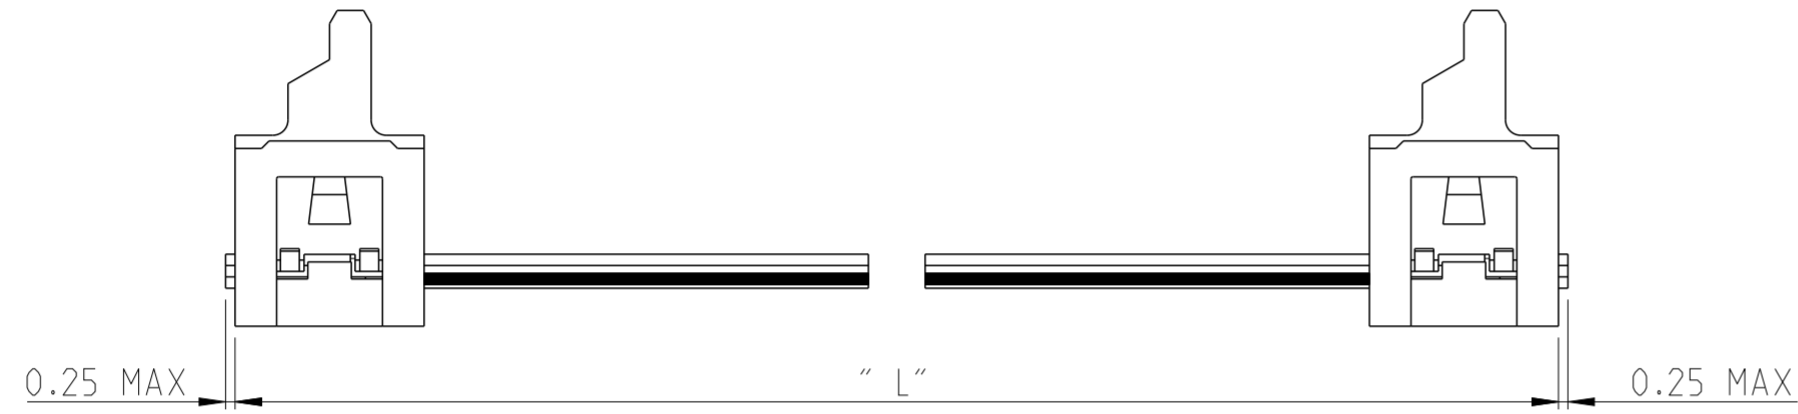

NOTES:

- 1 ASSEMBLIES TO BE TESTED FOR 100% CONTINUITY
- 2 ASSEMBLIES ARE PACKAGED ACCORDING PACKAGING SPEC 107-19582
- 3 RED MARKED CORRESPONDS TO PIN 1
- 4 FOR MOW TO PB SEE 2205068
- 5 HOUSING COLOR BLACK

SCALE : 4:1

2205103-X (4 POSITION CABLE ASSEMBLY) AS SHOWN

| TE PN | POS | LENGTH | DESCRIPTION |
|-----------|-----|--------|-------------------------------|
| 2205111-3 | 20 | 200 | CA MICRO-MATCH MOW -MOW 20POS |
| 2205111-2 | 20 | 150 | CA MICRO-MATCH MOW -MOW 20POS |
| 2205111-1 | 20 | 75 | CA MICRO-MATCH MOW -MOW 20POS |
| 2205110-3 | 18 | 200 | CA MICRO-MATCH MOW -MOW 18POS |
| 2205110-2 | 18 | 150 | CA MICRO-MATCH MOW -MOW 18POS |
| 2205110-1 | 18 | 75 | CA MICRO-MATCH MOW -MOW 18POS |
| 2205109-3 | 16 | 200 | CA MICRO-MATCH MOW -MOW 16POS |
| 2205109-2 | 16 | 150 | CA MICRO-MATCH MOW -MOW 16POS |
| 2205109-1 | 16 | 75 | CA MICRO-MATCH MOW -MOW 16POS |
| 2205108-3 | 14 | 200 | CA MICRO-MATCH MOW -MOW 14POS |
| 2205108-2 | 14 | 150 | CA MICRO-MATCH MOW -MOW 14POS |
| 2205108-1 | 14 | 75 | CA MICRO-MATCH MOW -MOW 14POS |
| 2205107-3 | 12 | 200 | CA MICRO-MATCH MOW -MOW 12POS |
| 2205107-2 | 12 | 150 | CA MICRO-MATCH MOW -MOW 12POS |
| 2205107-1 | 12 | 75 | CA MICRO-MATCH MOW -MOW 12POS |
| 2205106-3 | 10 | 200 | CA MICRO-MATCH MOW -MOW 10POS |
| 2205106-2 | 10 | 150 | CA MICRO-MATCH MOW -MOW 10POS |
| 2205106-1 | 10 | 75 | CA MICRO-MATCH MOW -MOW 10POS |
| 2205105-3 | 8 | 200 | CA MICRO-MATCH MOW -MOW 8POS |
| 2205105-2 | 8 | 150 | CA MICRO-MATCH MOW -MOW 8POS |
| 2205105-1 | 8 | 75 | CA MICRO-MATCH MOW -MOW 8POS |
| 2205104-3 | 6 | 200 | CA MICRO-MATCH MOW -MOW 6POS |
| 2205104-2 | 6 | 150 | CA MICRO-MATCH MOW -MOW 6POS |
| 2205104-1 | 6 | 75 | CA MICRO-MATCH MOW -MOW 6POS |
| 2205103-3 | 4 | 200 | CA MICRO-MATCH MOW -MOW 4POS |
| 2205103-2 | 4 | 150 | CA MICRO-MATCH MOW -MOW 4POS |
| 2205103-1 | 4 | 75 | CA MICRO-MATCH MOW -MOW 4POS |

SIZE: A2 CAGE CODE: - DRAWING NO: C-2205103 RESTRICTED TO: -

Customer Drawing SCALE: 5:1 SHEET: 1 OF 1 REV: A