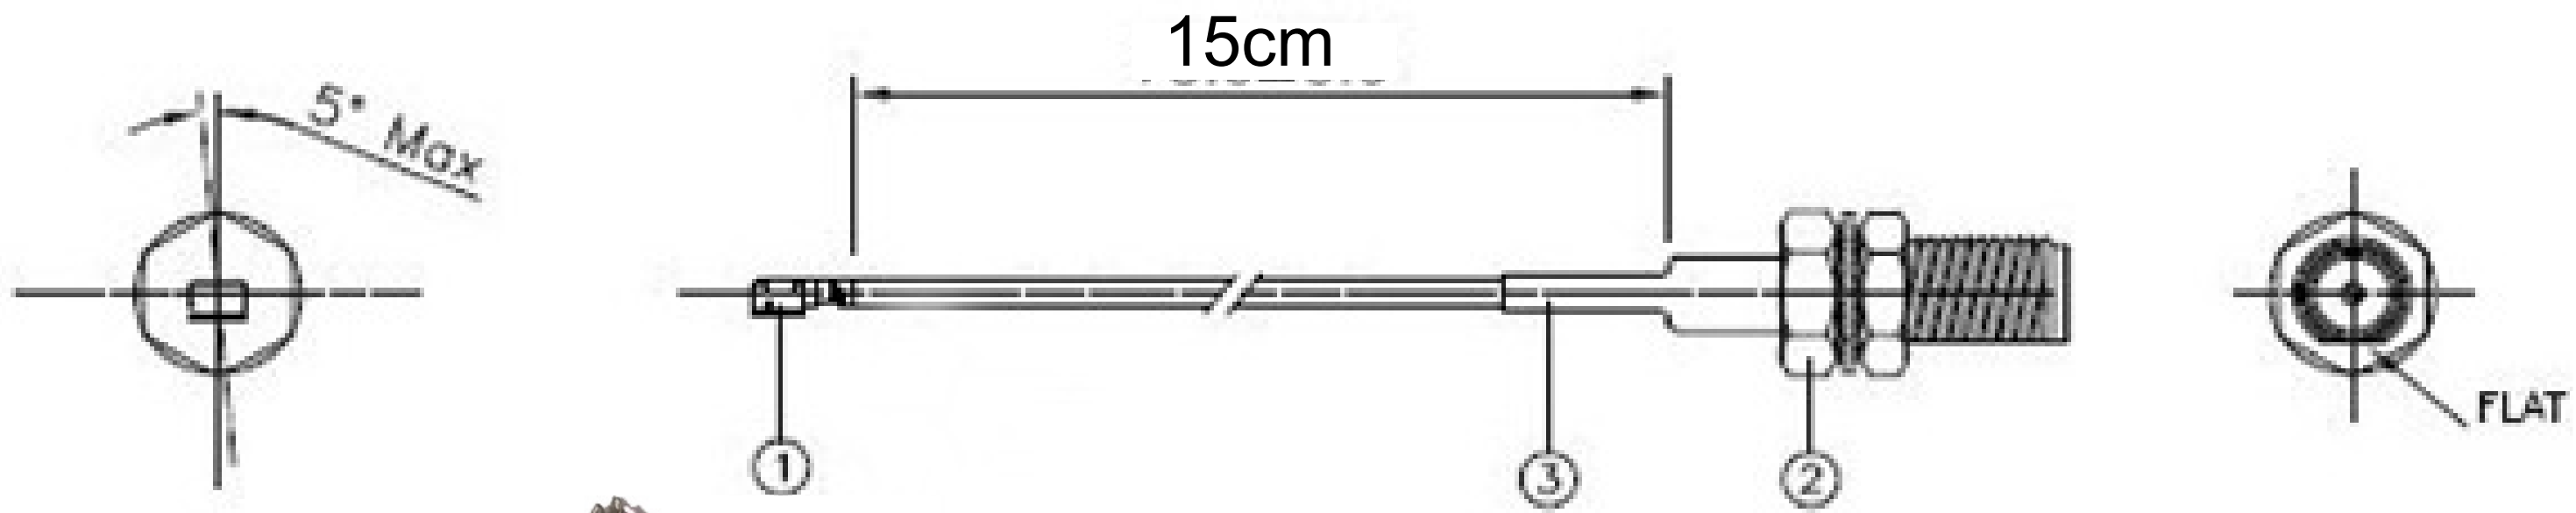

8 7 6 5 4 3 2 1

H
G
F
E
D
C
B
A

Notes

- 1. UFL Bulkhead Straight
 - 2. SMA (F) Bulkhead Straight
 - 3. Heatshrink
- VSWR (Max) : 1.5
 Cable RG178
 Freq Range : 45MHz - 6GHz
 Nominal Impedance: 50ohm
 RoHS compliant

All Dimensions in mm

NOT TO SCALE

DESCRIPTION				
Cable Assy ufl to SMA(F) Bulkhead cable				
Assy 15cm				
FILENAME	DRAWN BY	DATE	REVISED	PAGE
CBA-UFLSMA15-2.VSD	John Fairall		16/06/2017	1 of 1
REVISIONS				
ZONE	REV	DESCRIPTION	DATE	APPROVED
N/A	1	First Issue	1.5.15	
	2	PCN001	16/06/17	
	3			
	4			
	5			
	6			