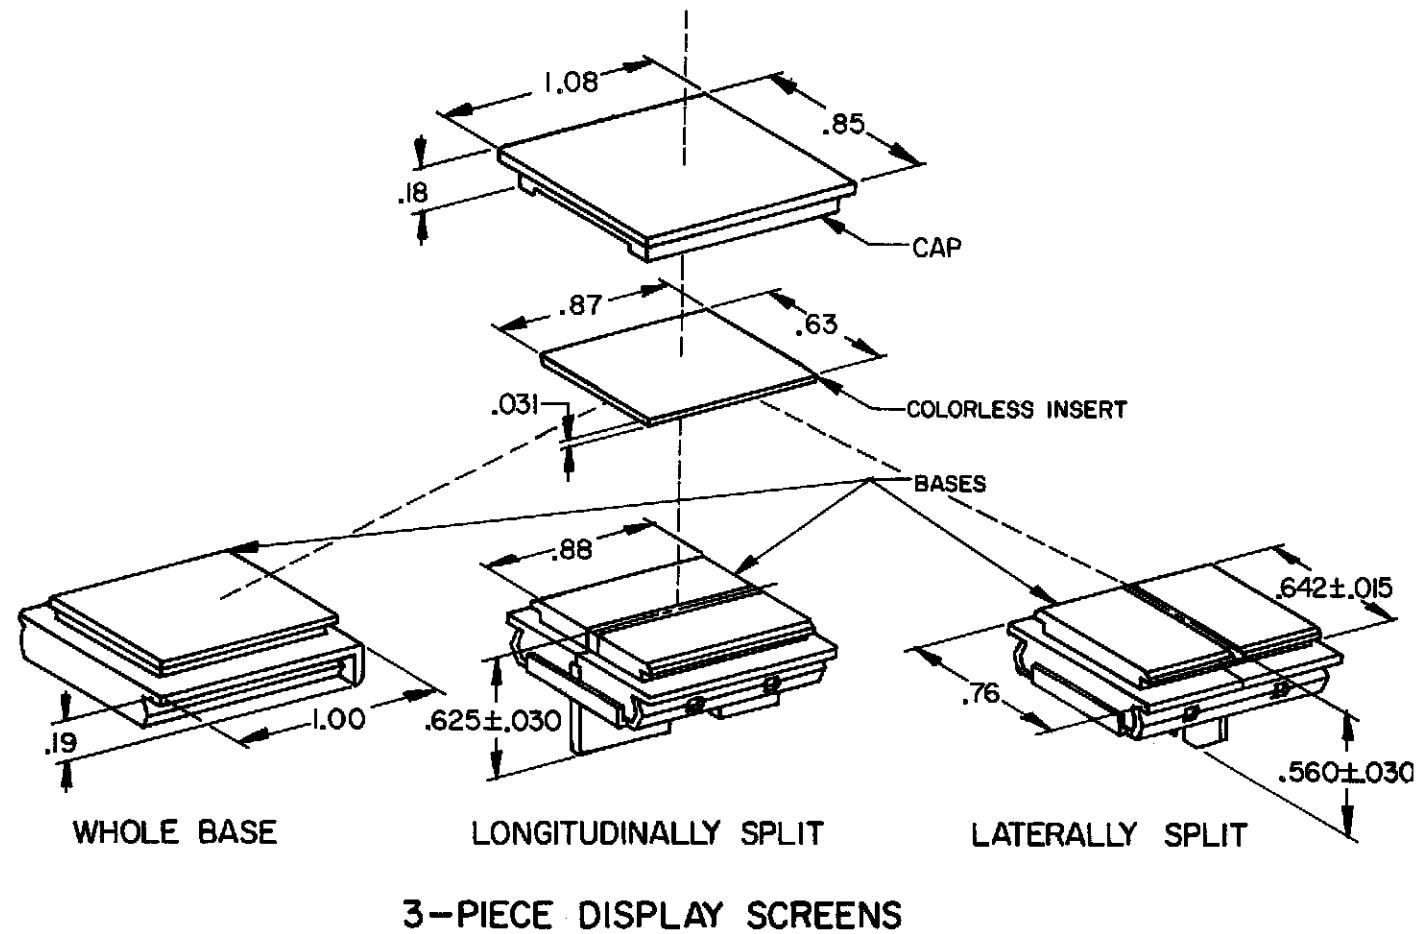

L 0069773
MBN
23SEP10

THIS DRAWING COVERS A PROPRIETARY ITEM AND IS THE PROPERTY OF MICRO SWITCH, A DIVISION OF HONEYWELL. THIS DRAWING IS NOT TO BE COPIED OR USED WITHOUT THE APPROVAL OF MICRO SWITCH

COLORS		CATALOG LISTINGS		
		3-PIECE DISPLAY SCREEN		
CAP	BASE	WHOLE BASE	LONGITU-DINALLY	LATER-ALLY
RED	RED	2A66		
YELLOW	YELLOW	Ⓣ		
GREEN	GREEN	2A68		
BLUE	BLUE	Ⓣ		
COLORLESS	WHITE	2A70		
COLORLESS	WHITE	2A242		
COLORLESS	RED & RED		2A51	Ⓣ
COLORLESS	RED & YELLOW		2A52	Ⓣ
COLORLESS	RED & GREEN		2A53	Ⓣ
COLORLESS	RED & BLUE		Ⓣ	
COLORLESS	RED & WHITE		2A55	Ⓣ
COLORLESS	YELLOW & GREEN		2A56	Ⓣ
COLORLESS	YELLOW & BLUE		Ⓣ	
COLORLESS	YELLOW & WHITE		2A58	2A43
COLORLESS	YELLOW & YELLOW		2A59	Ⓣ
COLORLESS	GREEN & BLUE		Ⓣ	Ⓣ
COLORLESS	GREEN & WHITE		2A61	2A46
COLORLESS	GREEN & GREEN		2A62	2A47
COLORLESS	BLUE & WHITE		Ⓣ	Ⓣ
COLORLESS	BLUE & BLUE		Ⓣ	
COLORLESS	WHITE & WHITE		2A65	2A50
COLORLESS	AMBER & AMBER		Ⓣ	
COLORLESS	WHITE & AMBER		Ⓣ	
COLORLESS	GREEN & WHITE		2A209	
COLORLESS	AMBER & WHITE		2A7093	Ⓣ
COLORLESS	WHITE & WHITE		Ⓣ	
COLORLESS	RED	Ⓣ		
COLORLESS	RED & GREEN		2A259	
COLORLESS	GREEN	2A248		
COLORLESS	GREEN & RED			Ⓣ
COLORLESS	RED & GREEN			2A38-L
COLORLESS	RED & RED		2A51-L	
COLORLESS	WHITE	2A70-L		

3-PIECE DISPLAY SCREENS

THIRD ANGLE PROJECTION

 SCALE FULL
 DO NOT SCALE PRINT
 UNLESS OTHERWISE SPECIFIED TOLERANCES ARE
 ONE PLACE (.0) ±.030
 TWO PLACE (.00) ±.015
 THREE PLACE (.000) ±.005
 ANGLES ±
 WEIGHT