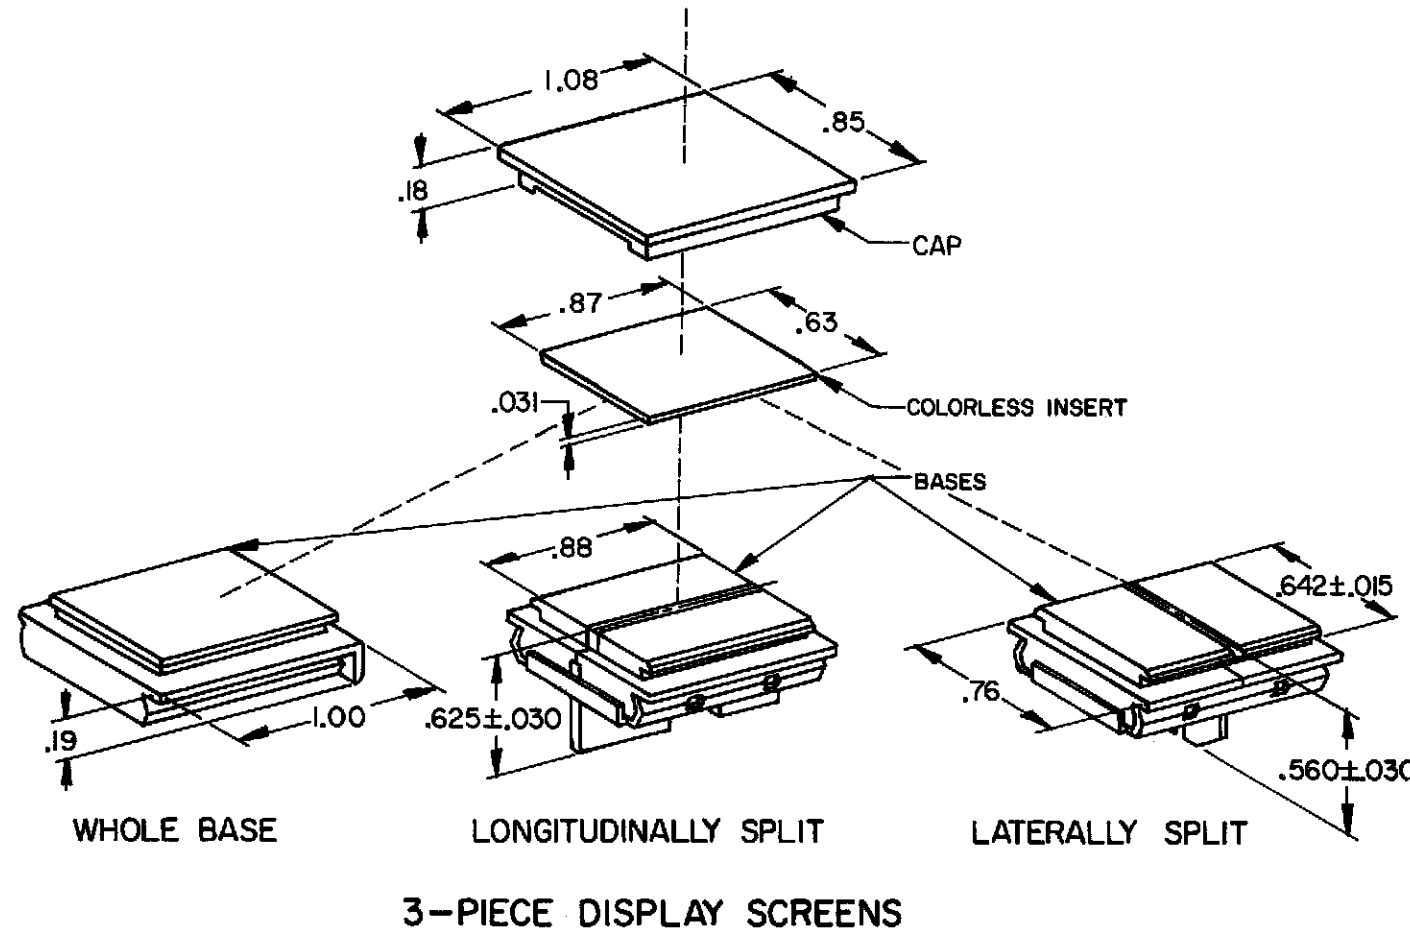

L 0069773
MBN
23SEP10

THIS DRAWING COVERS A PROPRIETARY ITEM AND IS THE PROPERTY OF MICRO SWITCH, A DIVISION OF HONEYWELL. THIS DRAWING IS NOT TO BE COPIED OR USED WITHOUT THE APPROVAL OF MICRO SWITCH

COLORS		CATALOG LISTINGS		
		3-PIECE DISPLAY SCREEN		
CAP	BASE	WHOLE BASE	LONGITU-DINALLY	LATER-ALLY
RED	RED	2A66		
YELLOW	YELLOW	Ⓣ		
GREEN	GREEN	2A68		
BLUE	BLUE	Ⓣ		
COLORLESS	WHITE	2A70		
COLORLESS	WHITE	2A242		
COLORLESS	RED & RED		2A51	Ⓣ
COLORLESS	RED & YELLOW		2A52	Ⓣ
COLORLESS	RED & GREEN		2A53	Ⓣ
COLORLESS	RED & BLUE		Ⓣ	
COLORLESS	RED & WHITE		2A55	Ⓣ
COLORLESS	YELLOW & GREEN		2A56	Ⓣ
COLORLESS	YELLOW & BLUE		Ⓣ	
COLORLESS	YELLOW & WHITE		2A58	2A43
COLORLESS	YELLOW & YELLOW		2A59	Ⓣ
COLORLESS	GREEN & BLUE		Ⓣ	Ⓣ
COLORLESS	GREEN & WHITE		2A61	2A46
COLORLESS	GREEN & GREEN		2A62	2A47
COLORLESS	BLUE & WHITE		Ⓣ	Ⓣ
COLORLESS	BLUE & BLUE		Ⓣ	
COLORLESS	WHITE & WHITE		2A65	2A50
COLORLESS	AMBER & AMBER		Ⓣ	
COLORLESS	WHITE & AMBER		Ⓣ	
COLORLESS	GREEN & WHITE		2A209	
COLORLESS	AMBER & WHITE		2A7093	Ⓣ
COLORLESS	WHITE & WHITE		Ⓣ	
COLORLESS	RED	Ⓣ		
COLORLESS	RED & GREEN		2A259	
COLORLESS	GREEN	2A248		
COLORLESS	GREEN & RED			Ⓣ
COLORLESS	RED & GREEN			2A38-L
COLORLESS	RED & RED		2A51-L	
COLORLESS	WHITE	2A70-L		

3-PIECE DISPLAY SCREENS

THIRD ANGLE PROJECTION

 SCALE FULL
 DO NOT SCALE PRINT
 UNLESS OTHERWISE SPECIFIED TOLERANCES ARE
 ONE PLACE (.0) ± .030
 TWO PLACE (.00) ± .015
 THREE PLACE (.000) ± .005
 ANGLES ±
 WEIGHT