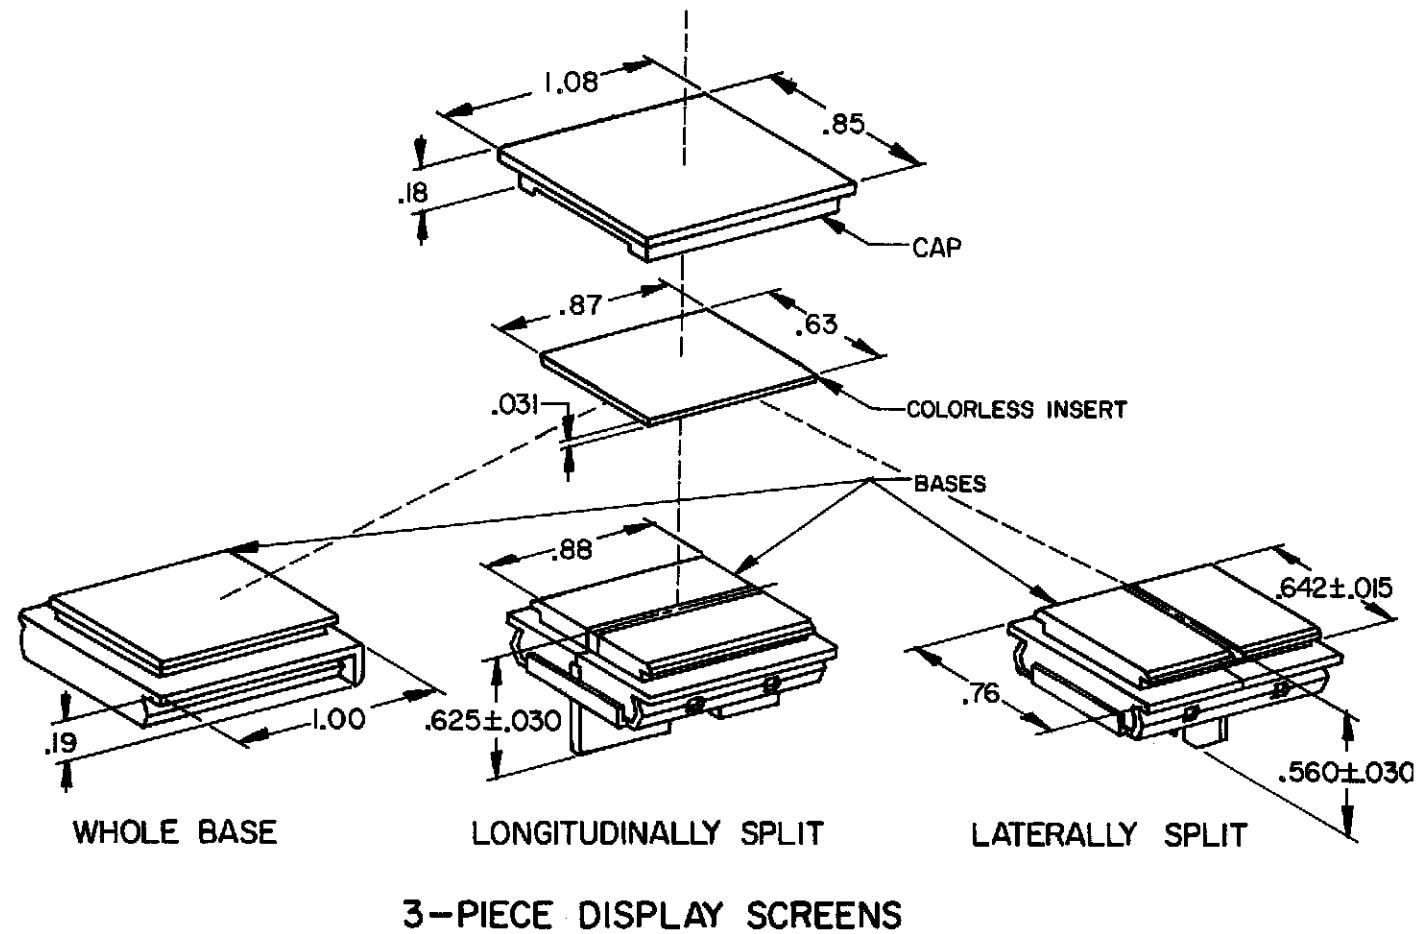

L 0069773
MBN
23SEP10

THIS DRAWING COVERS A PROPRIETARY ITEM AND IS THE PROPERTY OF MICRO SWITCH, A DIVISION OF HONEYWELL. THIS DRAWING IS NOT TO BE COPIED OR USED WITHOUT THE APPROVAL OF MICRO SWITCH

COLORS		CATALOG LISTINGS		
		3-PIECE DISPLAY SCREEN		
CAP	BASE	WHOLE BASE	LONGITU-DINALLY	LATER-ALLY
RED	RED	2A66		
YELLOW	YELLOW	Ⓣ		
GREEN	GREEN	2A68		
BLUE	BLUE	Ⓣ		
COLORLESS	WHITE	2A70		
COLORLESS	WHITE	2A242		
COLORLESS	RED & RED		2A51	Ⓣ
COLORLESS	RED & YELLOW		2A52	Ⓣ
COLORLESS	RED & GREEN		2A53	Ⓣ
COLORLESS	RED & BLUE		Ⓣ	
COLORLESS	RED & WHITE		2A55	Ⓣ
COLORLESS	YELLOW & GREEN		2A56	Ⓣ
COLORLESS	YELLOW & BLUE		Ⓣ	
COLORLESS	YELLOW & WHITE		2A58	2A43
COLORLESS	YELLOW & YELLOW		2A59	Ⓣ
COLORLESS	GREEN & BLUE		Ⓣ	Ⓣ
COLORLESS	GREEN & WHITE		2A61	2A46
COLORLESS	GREEN & GREEN		2A62	2A47
COLORLESS	BLUE & WHITE		Ⓣ	Ⓣ
COLORLESS	BLUE & BLUE		Ⓣ	
COLORLESS	WHITE & WHITE		2A65	2A50
COLORLESS	AMBER & AMBER		Ⓣ	
COLORLESS	WHITE & AMBER		Ⓣ	
COLORLESS	GREEN & WHITE		2A209	
COLORLESS	AMBER & WHITE		2A7093	Ⓣ
COLORLESS	WHITE & WHITE		Ⓣ	
COLORLESS	RED	Ⓣ		
COLORLESS	RED & GREEN		2A259	
COLORLESS	GREEN	2A248		
COLORLESS	GREEN & RED			Ⓣ
COLORLESS	RED & GREEN			2A38-L
COLORLESS	RED & RED		2A51-L	
COLORLESS	WHITE	2A70-L		