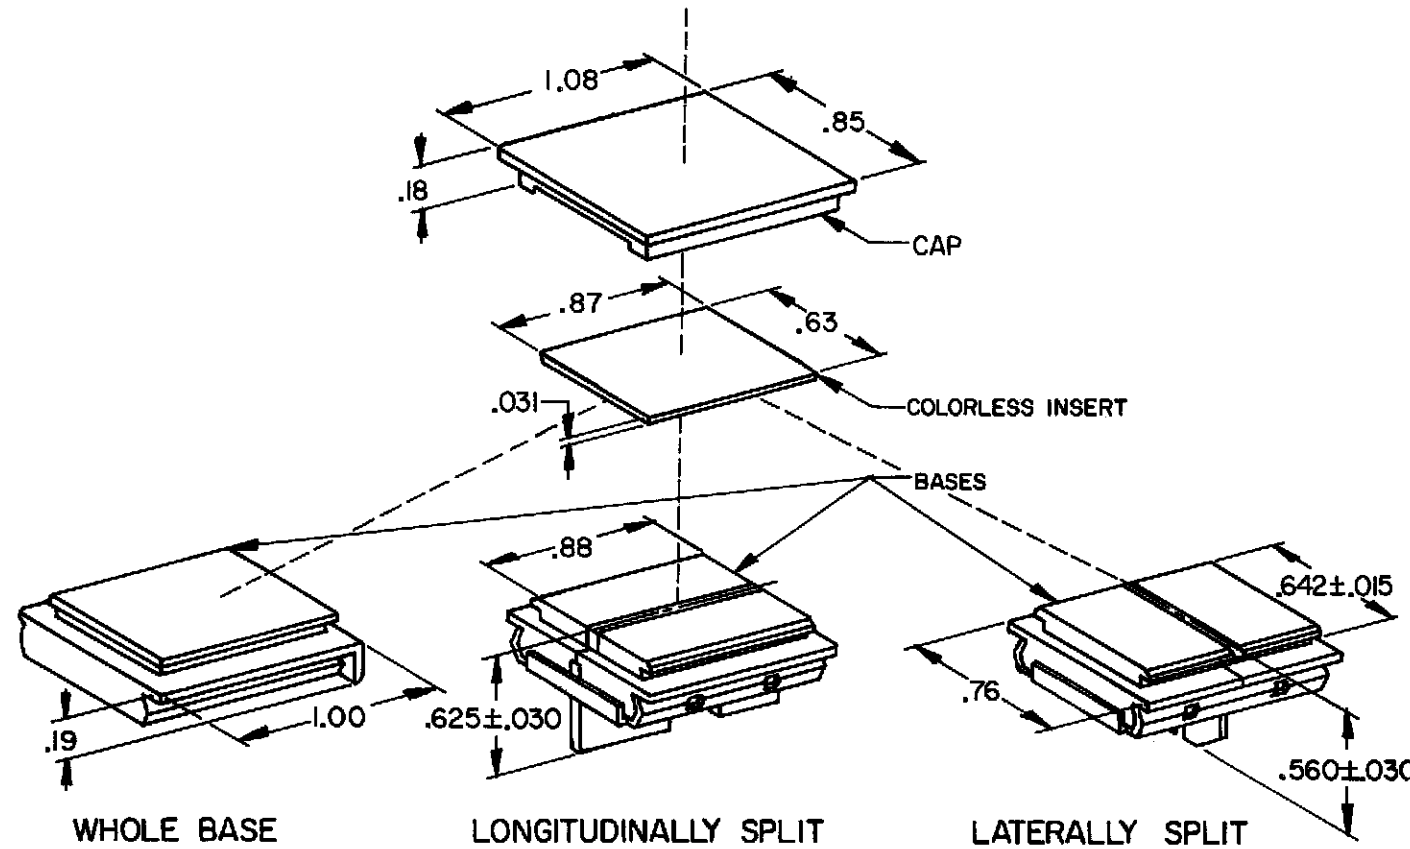

L 0069773
MBN
23SEP10

THIS DRAWING COVERS A PROPRIETARY ITEM AND IS THE PROPERTY OF MICRO SWITCH, A DIVISION OF HONEYWELL. THIS DRAWING IS NOT TO BE COPIED OR USED WITHOUT THE APPROVAL OF MICRO SWITCH

COLORS		CATALOG LISTINGS		
		3-PIECE DISPLAY SCREEN		
CAP	BASE	WHOLE BASE	LONGITU-DINALLY	LATER-ALLY
RED	RED	2A66		
YELLOW	YELLOW	Ⓣ		
GREEN	GREEN	2A68		
BLUE	BLUE	Ⓣ		
COLORLESS	WHITE	2A70		
COLORLESS	WHITE	2A242		
COLORLESS	RED & RED		2A51	Ⓣ
COLORLESS	RED & YELLOW		2A52	Ⓣ
COLORLESS	RED & GREEN		2A53	Ⓣ
COLORLESS	RED & BLUE		Ⓣ	
COLORLESS	RED & WHITE		2A55	Ⓣ
COLORLESS	YELLOW & GREEN		2A56	Ⓣ
COLORLESS	YELLOW & BLUE		Ⓣ	
COLORLESS	YELLOW & WHITE		2A58	2A43
COLORLESS	YELLOW & YELLOW		2A59	Ⓣ
COLORLESS	GREEN & BLUE		Ⓣ	Ⓣ
COLORLESS	GREEN & WHITE		2A61	2A46
COLORLESS	GREEN & GREEN		2A62	2A47
COLORLESS	BLUE & WHITE		Ⓣ	Ⓣ
COLORLESS	BLUE & BLUE		Ⓣ	
COLORLESS	WHITE & WHITE		2A65	2A50
COLORLESS	AMBER & AMBER		Ⓣ	
COLORLESS	WHITE & AMBER		Ⓣ	
COLORLESS	GREEN & WHITE		2A209	
COLORLESS	AMBER & WHITE		2A7093	Ⓣ
COLORLESS	WHITE & WHITE		Ⓣ	
COLORLESS	RED	Ⓣ		
COLORLESS	RED & GREEN		2A259	
COLORLESS	GREEN	2A248		
COLORLESS	GREEN & RED			Ⓣ
COLORLESS	RED & GREEN			2A38-L
COLORLESS	RED & RED		2A51-L	
COLORLESS	WHITE	2A70-L		