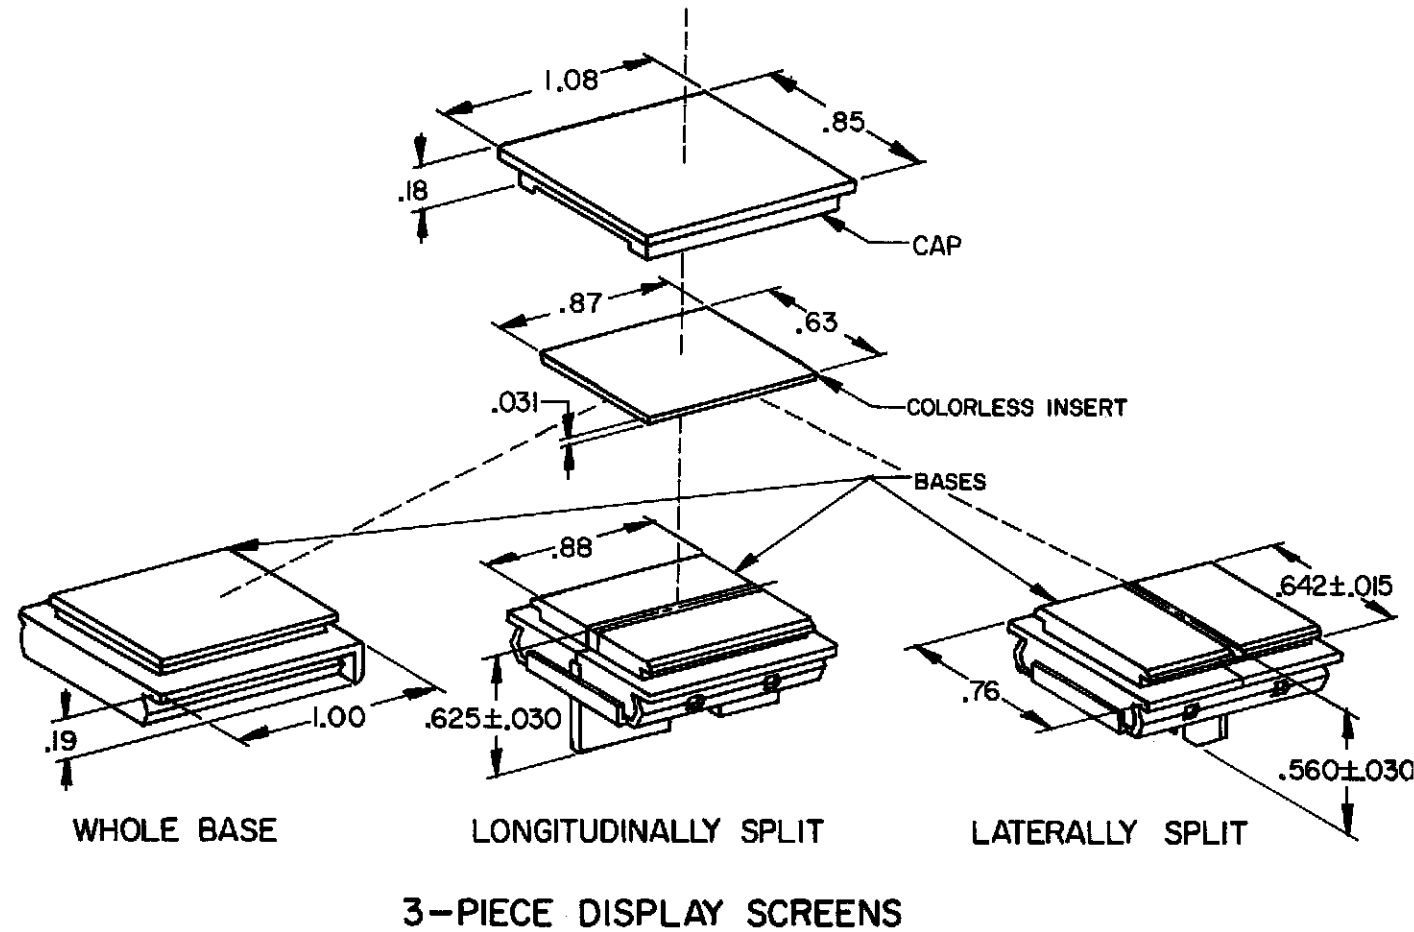

L 0069773
MBN
23SEP10

THIS DRAWING COVERS A PROPRIETARY ITEM AND IS THE PROPERTY OF MICRO SWITCH, A DIVISION OF HONEYWELL. THIS DRAWING IS NOT TO BE COPIED OR USED WITHOUT THE APPROVAL OF MICRO SWITCH

COLORS		CATALOG LISTINGS		
		3-PIECE DISPLAY SCREEN		
CAP	BASE	WHOLE BASE	LONGITU-DINALLY	LATER-ALLY
RED	RED	2A66		
YELLOW	YELLOW	Ⓣ		
GREEN	GREEN	2A68		
BLUE	BLUE	Ⓣ		
COLORLESS	WHITE	2A70		
COLORLESS	WHITE	2A242		
COLORLESS	RED & RED		2A51	Ⓣ
COLORLESS	RED & YELLOW		2A52	Ⓣ
COLORLESS	RED & GREEN		2A53	Ⓣ
COLORLESS	RED & BLUE		Ⓣ	
COLORLESS	RED & WHITE		2A55	Ⓣ
COLORLESS	YELLOW & GREEN		2A56	Ⓣ
COLORLESS	YELLOW & BLUE		Ⓣ	
COLORLESS	YELLOW & WHITE		2A58	2A43
COLORLESS	YELLOW & YELLOW		2A59	Ⓣ
COLORLESS	GREEN & BLUE		Ⓣ	Ⓣ
COLORLESS	GREEN & WHITE		2A61	2A46
COLORLESS	GREEN & GREEN		2A62	2A47
COLORLESS	BLUE & WHITE		Ⓣ	Ⓣ
COLORLESS	BLUE & BLUE		Ⓣ	
COLORLESS	WHITE & WHITE		2A65	2A50
COLORLESS	AMBER & AMBER		Ⓣ	
COLORLESS	WHITE & AMBER		Ⓣ	
COLORLESS	GREEN & WHITE		2A209	
COLORLESS	AMBER & WHITE		2A7093	Ⓣ
COLORLESS	WHITE & WHITE		Ⓣ	
COLORLESS	RED	Ⓣ		
COLORLESS	RED & GREEN		2A259	
COLORLESS	GREEN	2A248		
COLORLESS	GREEN & RED			Ⓣ
COLORLESS	RED & GREEN			2A38-L
COLORLESS	RED & RED		2A51-L	
COLORLESS	WHITE	2A70-L		

3-PIECE DISPLAY SCREENS

THIRD ANGLE PROJECTION

 SCALE FULL
 DO NOT SCALE PRINT
 UNLESS OTHERWISE SPECIFIED TOLERANCES ARE
 ONE PLACE (.0) ± .030
 TWO PLACE (.00) ± .015
 THREE PLACE (.000) ± .005
 ANGLES ±
 WEIGHT