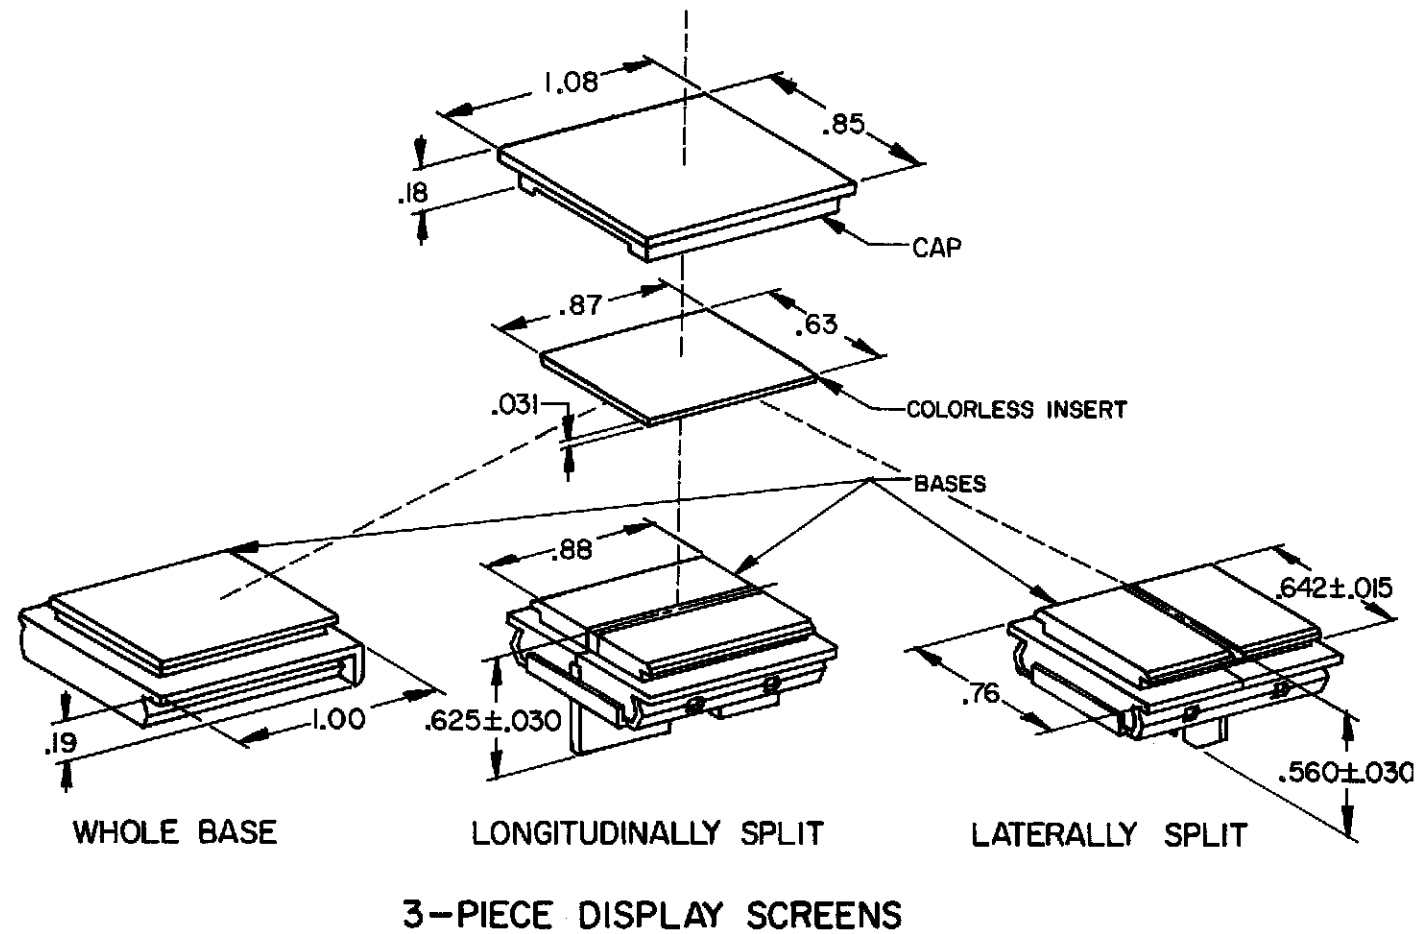

L 0069773
MBN
23SEP10

THIS DRAWING COVERS A PROPRIETARY ITEM AND IS THE PROPERTY OF MICRO SWITCH, A DIVISION OF HONEYWELL. THIS DRAWING IS NOT TO BE COPIED OR USED WITHOUT THE APPROVAL OF MICRO SWITCH

COLORS		CATALOG LISTINGS		
		3-PIECE DISPLAY SCREEN		
CAP	BASE	WHOLE BASE	LONGITU-DINALLY	LATER-ALLY
RED	RED	2A66		
YELLOW	YELLOW	Ⓚ		
GREEN	GREEN	2A68		
BLUE	BLUE	Ⓚ		
COLORLESS	WHITE	2A70		
COLORLESS	WHITE	2A242		
COLORLESS	RED & RED		2A51	Ⓚ
COLORLESS	RED & YELLOW		2A52	Ⓚ
COLORLESS	RED & GREEN		2A53	Ⓚ
COLORLESS	RED & BLUE		Ⓚ	
COLORLESS	RED & WHITE		2A55	Ⓚ
COLORLESS	YELLOW & GREEN		2A56	Ⓚ
COLORLESS	YELLOW & BLUE		Ⓚ	
COLORLESS	YELLOW & WHITE		2A58	2A43
COLORLESS	YELLOW & YELLOW		2A59	Ⓚ
COLORLESS	GREEN & BLUE		Ⓚ	Ⓚ
COLORLESS	GREEN & WHITE		2A61	2A46
COLORLESS	GREEN & GREEN		2A62	2A47
COLORLESS	BLUE & WHITE		Ⓚ	Ⓚ
COLORLESS	BLUE & BLUE		Ⓚ	
COLORLESS	WHITE & WHITE		2A65	2A50
COLORLESS	AMBER & AMBER		Ⓚ	
COLORLESS	WHITE & AMBER		Ⓚ	
COLORLESS	GREEN & WHITE		2A209	
COLORLESS	AMBER & WHITE		2A7093	Ⓚ
COLORLESS	WHITE & WHITE		Ⓚ	Ⓚ
COLORLESS	RED	Ⓚ		
COLORLESS	RED & GREEN		2A259	
COLORLESS	GREEN	2A248		
COLORLESS	GREEN & RED			Ⓚ
COLORLESS	RED & GREEN			2A38-L
COLORLESS	RED & RED		2A51-L	
COLORLESS	WHITE	2A70-L		

3-PIECE DISPLAY SCREENS

THIRD ANGLE PROJECTION

 SCALE FULL
 DO NOT SCALE PRINT
 UNLESS OTHERWISE SPECIFIED TOLERANCES ARE
 ONE PLACE (.0) ±.030
 TWO PLACE (.00) ±.015
 THREE PLACE (.000) ±.005
 ANGLES ±
 WEIGHT