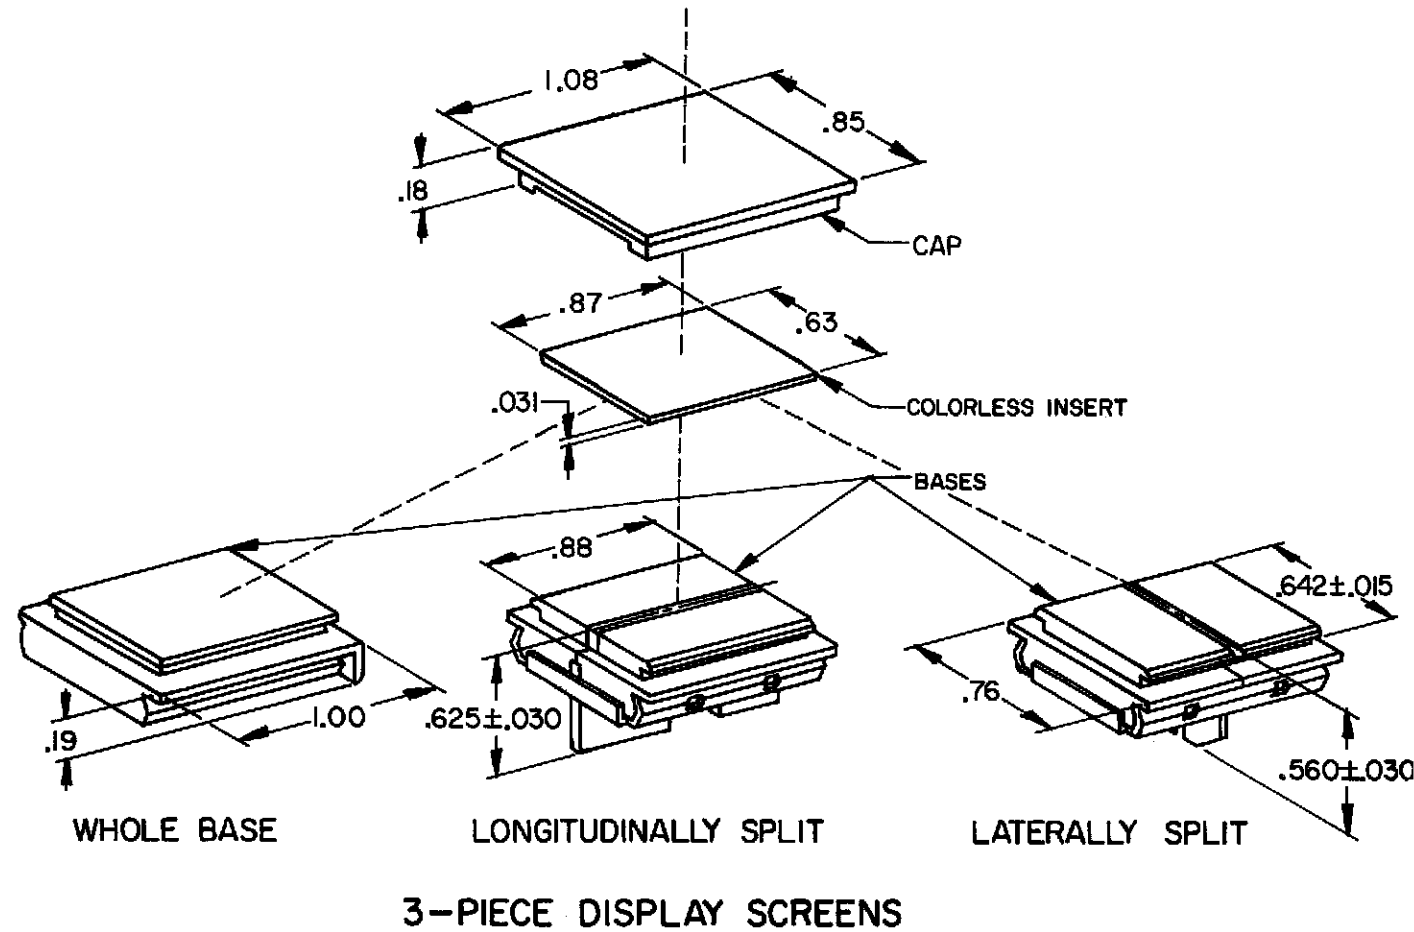

COLORS		CATALOG LISTINGS		
		3-PIECE DISPLAY SCREEN		
CAP	BASE	WHOLE BASE	LONGITU-DINALLY	LATER-ALLY
RED	RED	2A66		
YELLOW	YELLOW	Ⓣ		
GREEN	GREEN	2A68		
BLUE	BLUE	Ⓣ		
COLORLESS	WHITE	2A70		
COLORLESS	WHITE	2A242		
COLORLESS	RED & RED		2A51	Ⓣ
COLORLESS	RED & YELLOW		2A52	Ⓣ
COLORLESS	RED & GREEN		2A53	Ⓣ
COLORLESS	RED & BLUE		Ⓣ	
COLORLESS	RED & WHITE		2A55	Ⓣ
COLORLESS	YELLOW & GREEN		2A56	Ⓣ
COLORLESS	YELLOW & BLUE		Ⓣ	
COLORLESS	YELLOW & WHITE		2A58	2A43
COLORLESS	YELLOW & YELLOW		2A59	Ⓣ
COLORLESS	GREEN & BLUE		Ⓣ	Ⓣ
COLORLESS	GREEN & WHITE		2A61	2A46
COLORLESS	GREEN & GREEN		2A62	2A47
COLORLESS	BLUE & WHITE		Ⓣ	Ⓣ
COLORLESS	BLUE & BLUE		Ⓣ	
COLORLESS	WHITE & WHITE		2A65	2A50
COLORLESS	AMBER & AMBER		Ⓣ	
COLORLESS	WHITE & AMBER		Ⓣ	
COLORLESS	GREEN & WHITE		2A209	
COLORLESS	AMBER & WHITE		2A7093	Ⓣ
COLORLESS	WHITE & WHITE		Ⓣ	
COLORLESS	RED	Ⓣ		
COLORLESS	RED & GREEN		2A259	
COLORLESS	GREEN	2A248		
COLORLESS	GREEN & RED			Ⓣ
COLORLESS	RED & GREEN			2A38-L
COLORLESS	RED & RED		2A51-L	
COLORLESS	WHITE	2A70-L		

3-PIECE DISPLAY SCREENS

THIRD ANGLE PROJECTION  
  
 SCALE FULL  
 DO NOT SCALE PRINT  
 UNLESS OTHERWISE SPECIFIED TOLERANCES ARE  
 ONE PLACE (.0) ± .030  
 TWO PLACE (.00) ± .015  
 THREE PLACE (.000) ± .005  
 ANGLES ±  
 WEIGHT