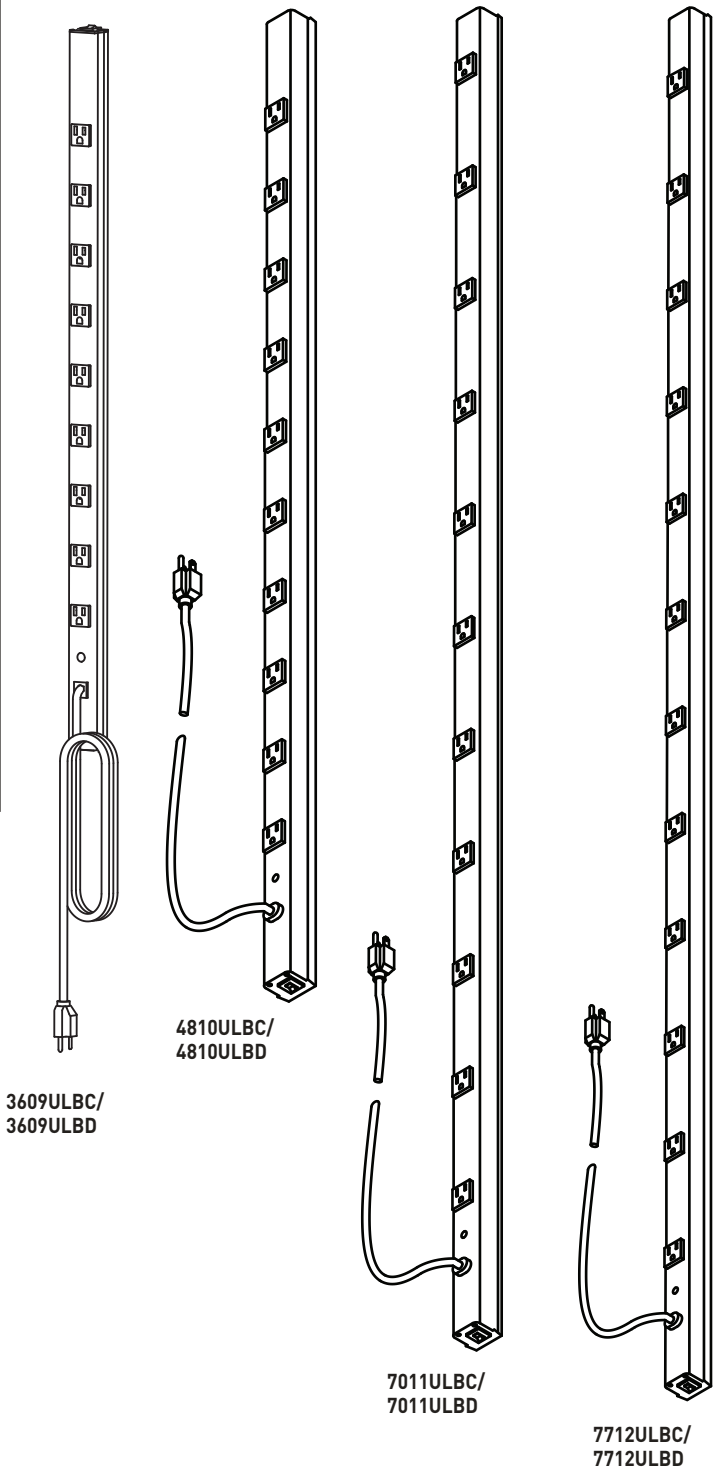

20A CabinetMATE Plug-In Outlet Centers Ordering Information

Catalog No./Item	Description/Specifications
2008ULBC20R 2008ULBD20R 2008ULBC20R-TL * 2008ULBD20R-TL *	CabinetMATE Plug-In Outlet Center – Eight 20A outlets with t-slots. 6' [1.8m] (2008ULBC20R, 2008ULBC20R-TL) or 15' [4.6m] (2008ULBD20R, 2008ULBD20R-TL) cord. Length 20" [508mm]. Receptacle center-to-center 1 1/4" [32mm]. Units available with straight blade or NEMA L5-20P locking plug. <div style="text-align: right;">  </div>
4810ULBC20R 4810ULBD20R 4810ULBC20R-TL * 4810ULBD20R-TL *	CabinetMATE Plug-In Outlet Center – Ten 20A outlets with t-slots. 6' [1.8m] (4810ULBC20R, 4810ULBC20R-TL) or 15' [4.6m] (4810ULBD20R, 4810ULBD20R-TL) cord. Length 48" [1.2m]. Receptacle center-to-center 4" [102mm]. Units available with straight blade or NEMA L5-20P locking plug. <div style="text-align: right;">  </div>
7011ULBC20R 7011ULBD20R 7011ULBC20R-TL * 7011ULBD20R-TL *	CabinetMATE Plug-In Outlet Center – Eleven 20A outlets with t-slots. 6' [1.8m] (7011ULBC20R, 7011ULBC20R-TL) or 15' [4.6m] (7011ULBD20R, 7011ULBD20R-TL) cord. Length 70" [1.6m]. Receptacle center-to-center 6" [152mm]. Units available with straight blade or NEMA L5-20P locking plug. <div style="text-align: right;">  </div>
7712ULBC20R 7712ULBD20R 7712ULBC20R-TL * 7712ULBD20R-TL *	CabinetMATE Plug-In Outlet Center – Twelve 20A outlets with t-slots. 6' [1.8m] (7712ULBC20R, 7712ULBC20R-TL) or 15' [4.6m] (7712ULBD20R, 7712ULBD20R-TL) cord. Length 77" [2m]. Receptacle center-to-center 6" [152mm]. Units available with straight blade or NEMA L5-20P locking plug. <div style="text-align: right;">  </div>