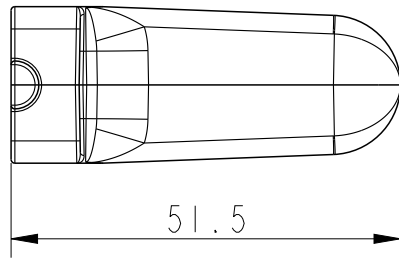

PART NUMBER
10135726-001

ITEM NO.	DESCRIPTION	MATERIAL	COLOUR
1	PLUG CAP UNIVERSAL	PBT GF	BLACK

spec ref		-		dr	Stalin Alosius	2016/06/11	projection 	mm ←→	size	A4	scale	1:1	
tolerance std		TOLERANCES UNLESS OTHERWISE SPECIFIED		eng	Jibin John	2016/11/14			ecn no	ELX-I-25324-1			
ISO 406 ISO 1101				chr	-	-			rel level	Released			
surface		linear	0.X	±0.3	Amphenol FCi	title	UNIVERSAL PLUG CAP PITCH 26MM, OCTIS PLUG KIT ASSEMBLY		dwg no	10135726		rev	B
ISO 1302			0.XX	±0.13									
		0.XXX	±0.05										
		angular	0°	±2°	cat. no.		Product - Customer Drw			sheet 1 of 1			