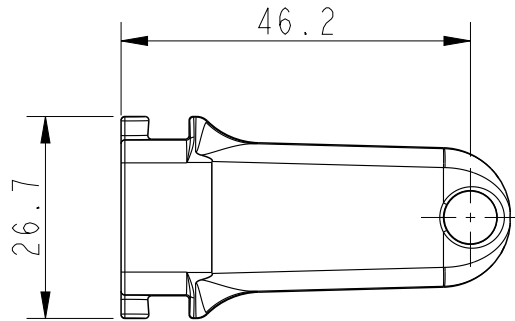

PART NUMBER
10135726-001

ITEM NO.	DESCRIPTION	MATERIAL	COLOUR
1	PLUG CAP UNIVERSAL	PBT GF	BLACK

spec ref		-		dr	Stalin Alosius	2016/06/11	projection 	mm ←→	size	A4	scale	1:1	
tolerance std		TOLERANCES UNLESS OTHERWISE SPECIFIED		eng	Jibin John	2016/11/14			ecn no	ELX-I-25324-1			
ISO 406 ISO 1101				chr	-	-			rel level	Released			
surface		linear	0.X	±0.3	Amphenol FCi	title	UNIVERSAL PLUG CAP PITCH 26MM, OCTIS PLUG KIT ASSEMBLY		dwg no	10135726		rev	B
ISO 1302			0.XX	±0.13									
		0.XXX	±0.05										
		angular	0°	±2°	cat. no.		Product - Customer Drw			sheet 1 of 1			