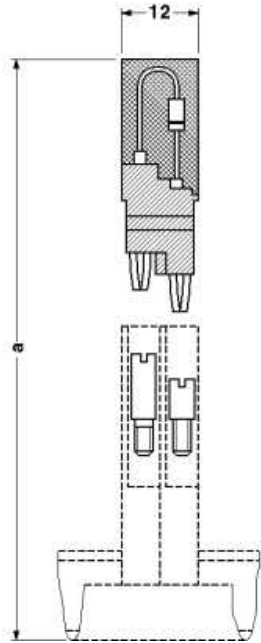

Diagrams/Drawings

Circuit diagram