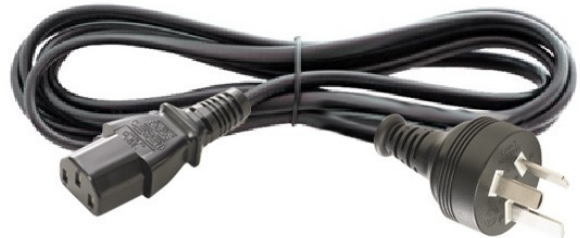

IEC320-C13 (AG)

Country of Origin : China
Operating Temperature : 0 ÷ 40[°C]
Length/cord : 1.8m / 3x0.75mm²
Approvals : IRAM, VDE, CEBEC, KEMA-KEUR, DEMKO, Intertek, Nemko, NCS/FI, ÖVE, IMQ, NF, SEV

Application	For Class I. Appliances	
WEIGHT / PACKING	1pc	N.W.: 179g / pc
	Box	0.55 x 0.36 x 0.20 [m]
		90pcs / 1box
		G.W.: 18.0 kg / box