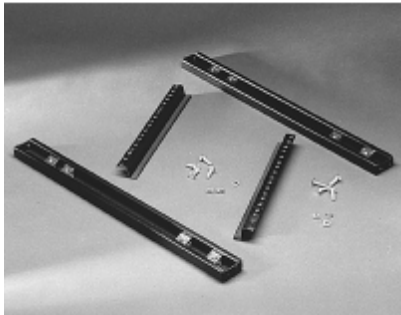

Quality Products. Service Excellence.

CRT Mounting Kit *S2CMK Series*

- Adjustable width allows for mounting of most CRT models.
- For use in Turrets or Data Terminal.
- Mounts onto Rail Support Kits (not included - see above).
- Finished in textured black.

| | |
|----------|-------|
| Part No. | 2CRTK |
|----------|-------|

Data subject to change without notice

© 2020. Hammond Manufacturing Ltd. All rights reserved.