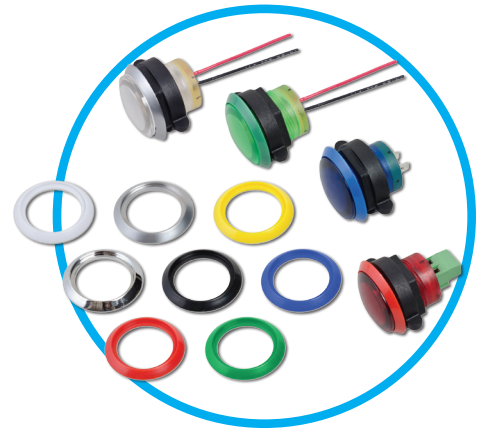

CNX 722FV Series 0.866" (22mm) Ruggedized LED FlexVolt™ Panel Mount Indicator

CNX 722FV Series with built-in LED FlexVolt™ technology offers fast, easy installation in harsh environments

Applications

- control cabinets
- instrument panels
- disinfection and sterilization environments
- transportation dashboards
- switch stations
- safety applications
- outdoor signage
- aircraft and military
- industrial machinery
- vending and gaming machines

Key features

- designed for extreme harsh and outdoor environments
- variety of connection options for fast, easy installation
- built-in LED can be used with 5 to 28 volt DC circuits
- fast pitch threads ease assembly, requiring only 1 turn
- special nut assembles by finger, or with 1" hex tool
- direct sunlight visibility
- wide viewing angle
- resistant to shock and vibration
- custom LEDs and lens colors available
- optional bezel available in many colors
- moisture sealed, IP67/NEMA 6P rated

Product dimensions

Ordering data

CNX 722 22mm indicator
ordering code (example)

CNX 722 C XXX FV X

Body Type	
X	material
C	colored**

**Body color to match LED color

LED Color	
XXX	color
200	red
400	soft yellow
401	yellow
500	green
600	blue
900	white

Voltage	
XX	input voltage
FV	5-28 VDC

Termination Style	
X	termination style
B	screw block
T	quick disconnect/ terminals
W	wire leads

Product specifications

LED output		
LED color	typ intensity (mcd)	I (mA)
red	1300-1900	20
soft yellow	80-200	20
yellow	450-1120	30
green	700-1400	20
blue	280-710	30
white	1300-1700	20