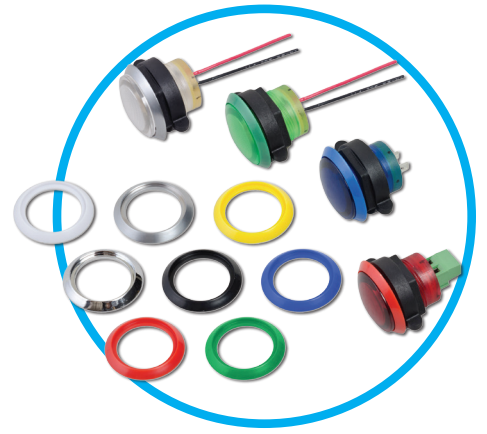

CNX 722FV Series 0.866" (22mm) Ruggedized LED FlexVolt™ Panel Mount Indicator

CNX 722FV Series with built-in LED FlexVolt™ technology offers fast, easy installation in harsh environments

Applications

- control cabinets
- instrument panels
- disinfection and sterilization environments
- transportation dashboards
- switch stations
- safety applications
- outdoor signage
- aircraft and military
- industrial machinery
- vending and gaming machines

Key features

- designed for extreme harsh and outdoor environments
- variety of connection options for fast, easy installation
- built-in LED can be used with 5 to 28 volt DC circuits
- fast pitch threads ease assembly, requiring only 1 turn
- special nut assembles by finger, or with 1" hex tool
- direct sunlight visibility
- wide viewing angle
- resistant to shock and vibration
- custom LEDs and lens colors available
- optional bezel available in many colors
- moisture sealed, IP67/NEMA 6P rated

Product dimensions

Ordering data

CNX 722 22mm indicator
ordering code (example)

CNX 722 C XXX FV X

Body Type	
X	material
C	colored**

**Body color to match LED color

LED Color	
XXX	color
200	red
400	soft yellow
401	yellow
500	green
600	blue
900	white

Voltage	
XX	input voltage
FV	5-28 VDC

Termination Style	
X	termination style
B	screw block
T	quick disconnect/ terminals
W	wire leads

Product specifications

LED output		
LED color	typ intensity (mcd)	I (mA)
red	1300-1900	20
soft yellow	80-200	20
yellow	450-1120	30
green	700-1400	20
blue	280-710	30
white	1300-1700	20