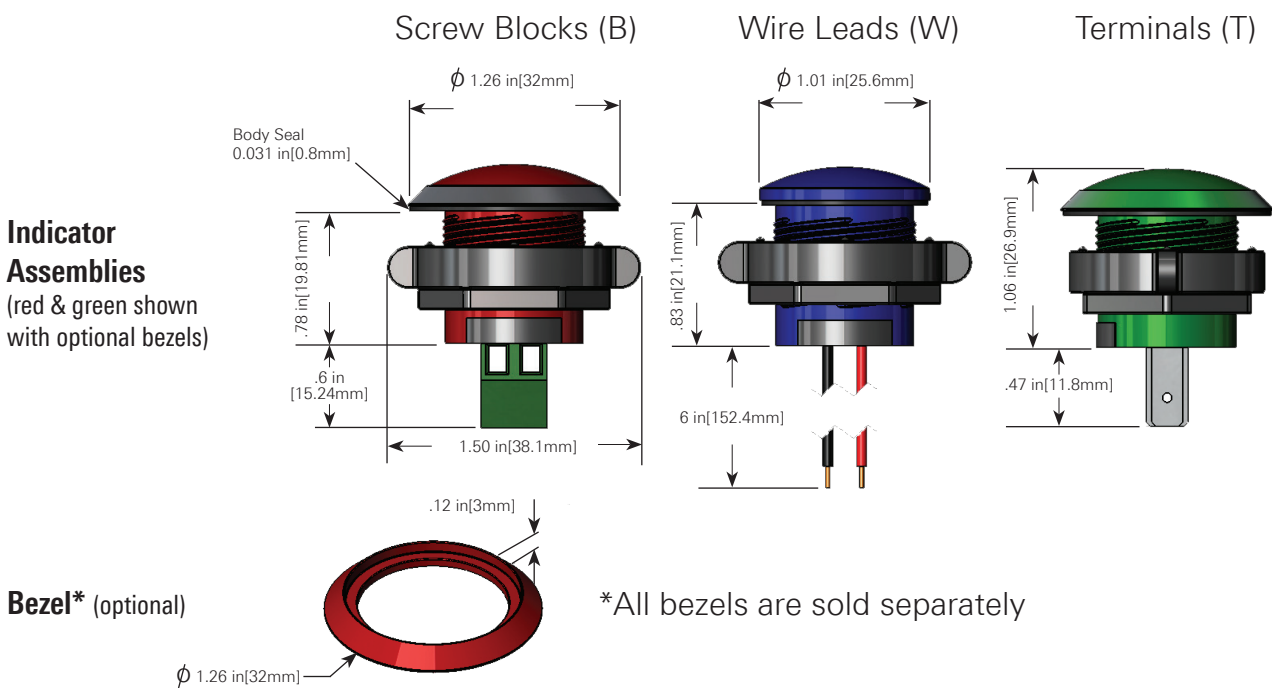

Key features

- designed for extreme harsh and outdoor environments
- variety of connection options for fast, easy installation
- built-in LED can be used with 5 to 28 volt DC circuits
- fast pitch threads ease assembly, requiring only 1 turn
- special nut assembles by finger, or with 1" hex tool
- direct sunlight visibility
- wide viewing angle
- resistant to shock and vibration
- custom LEDs and lens colors available
- optional bezel available in many colors
- moisture sealed, IP67/NEMA 6P rated

Product dimensions

Ordering data

CNX 722 22mm indicator
ordering code (example)

CNX 722 C XXX FV X

Body Type	
X	material
C	colored**

**Body color to match LED color

LED Color	
XXX	color
200	red
400	soft yellow
401	yellow
500	green
600	blue
900	white

Voltage	
XX	input voltage
FV	5-28 VDC

Termination Style	
X	termination style
B	screw block
T	quick disconnect/ terminals
W	wire leads

Product specifications

LED output		
LED color	typ intensity (mcd)	I (mA)
red	1300-1900	20
soft yellow	80-200	20
yellow	450-1120	30
green	700-1400	20
blue	280-710	30
white	1300-1700	20

Materials	
body	polycarbonate, UL 94-V2
retaining nut	Valox, black UL 94-V0
wire	22 AWG 1007/1569
lens	polycarbonate, UL 94-V2
moisture seal	EPDM

Installation specification	
mounting hole	.855-.910" (21.7-23.1mm)
panel thickness	Up to .300" (7.6mm)
spacing	minimum 1.5" center to center