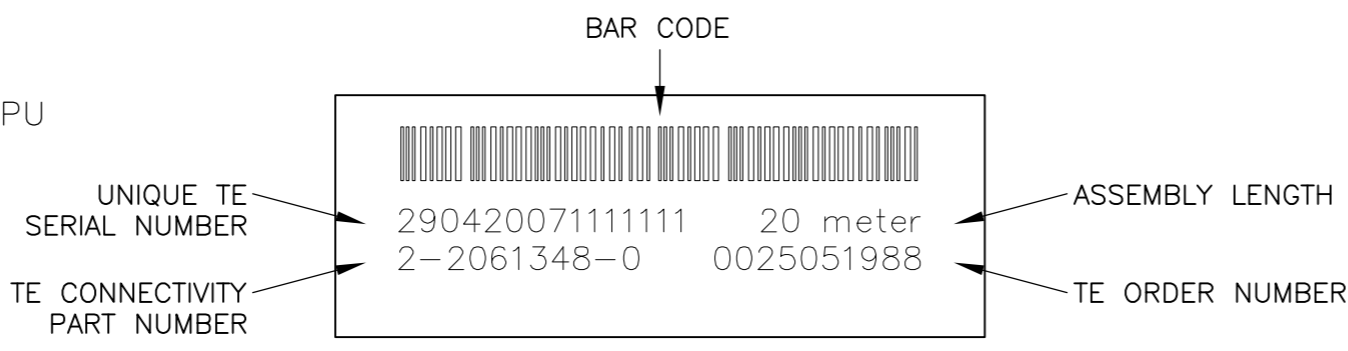

- NOTES:
- 1 MAXIMUM CONNECTOR ATTENUATION IS 0.3 dB PLUS CABLE ATTENUATION OF 0.5 dB/km AT 1310 nm (SEE TABLE)
 - 2 FILLED OUT TEST RESULT SHEET SUPPLIED WITH EACH INDIVIDUALLY PACKED ASSEMBLY
 - 3 INFORMATION ON LABEL SEE DETAIL:
 - BARCODE
 - UNIQUE SERIAL NUMBER
 - ASSEMBLY LENGTH
 - TE CONNECTIVITY PART NUMBER
 - TE CONNECTIVITY ORDER NUMBER
 - 4 CABLE INFORMATION:
 - FIBER CORE DIAMETER: 9/125 μm
 - OUTER JACKET DIAMETER: 5.5 mm
 - OUTER JACKET COLOUR: BLACK
 - OUTER JACKET MATERIAL: FLAME RETARDANT TPU
 - 5 ENVIRONMENTAL PERFORMANCE -40°C TO +85°C
 - 6 IP67 RATED
 - 7 CABLE, EXTERNAL PLUG COMPONENTS AND CAP ARE UV STABLE

LABEL DETAIL: 3

Qty	Description	Item
1	FOAC ODVA WARNING LABEL WITH CE-MARKING	9
1	FOAC INFORMATION LABEL	8
1	LABEL "B"	7
1	LABEL "A"	6
1	LC DUPLEX CONNECTOR ASSEMBLY, SINGLE MODE, BLUE	5
2	FOAC PROTECTIVE TUBING, BLACK	4
1	FOAC HEAT SHRINK TUBING, BLACK	3
1	PLUG SUBASSY, LC ODVA INDUSTRIAL CONNECTOR, WITH CAP	2
L	FOCAB 5.5 mm 2FOLD, SINGLE MODE 9/125, BLACK	1

THIS DRAWING IS A CONTROLLED DOCUMENT.		DWN R. COOLEN 11DEC2009		
DIMENSIONS: mm		CHK M. JANSEN 26AUG2010		
TOLERANCES UNLESS OTHERWISE SPECIFIED:		APVD J. VERHOEVEN 26AUG2010	NAME	
1 PLC ± -		PRODUCT SPEC	FIBER OPTIC LEAD 5.5 mm	
2 PLC ± -		APPLICATION SPEC	LC/DPX WITH ODVA ADAPTER - LC/DPX	
3 PLC ± -			SINGLE MODE 9/125	
4 PLC ± -			SIZE A2	CAGE CODE 00779
ANGLES ± -		WEIGHT 0.000000	DRAWING NO C=2061348	RESTRICTED TO -
FINISH -		CUSTOMER DRAWING	SCALE NTS	SHEET 1 OF 1
			REV D2	