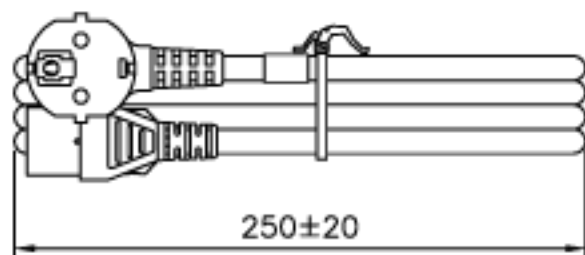

VOLEX RESERVES THE RIGHT TO ALTER NON-CRITICAL DIMENSIONS WITHOUT NOTICE.

PACKAGING: FOLD & TIE

NOTES:

- 1) CORDAGE: H05VVVF3X1.00 SQ MM BLACK
- 2) APPROVALS: DVE, CEPEC, VDE, KEMA, DEMKO, NEMKO, SEMKO, IMQ
- 3) RATING: 10 AMP/250 VOLTS
- 4) PACKAGING: 50 PIECES/CARTON
- 5) ALL DIMENSIONS IN MILLIMETERS.

MATERIAL:
PLUG: PVC, BLACK LF
CONNECTOR: PVC, BLACK LF
JACKET: PVC, BLACK LF

FINISH:
JACKET: SMOOTH

SCALE:
NOT TO SCALE

ECD
N/A

ITEM DESCRIPTION
CORDSET - EUROPEAN
DETACHABLE POWER SUPPLY CORD (2.5 M)

APPROVED CR	DRAWN BY MAF	DATE: 3/29/06
----------------	-----------------	------------------