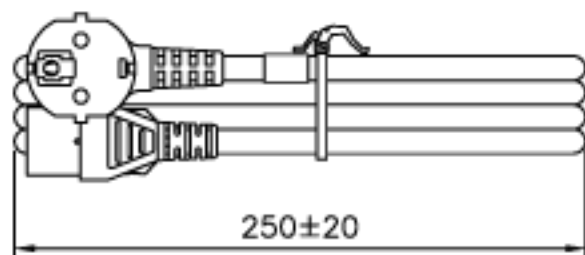

VOLEX RESERVES THE RIGHT TO ALTER NON-CRITICAL DIMENSIONS WITHOUT NOTICE.

PACKAGING: FOLD & TIE

NOTES:

- 1) CORDAGE: H05VVVF3X1.00 SQ MM BLACK
- 2) APPROVALS: DVE, CEPEC, VDE, KEMA, DEMKO, NEMKO, SEMKO, IMQ
- 3) RATING: 10 AMP/250 VOLTS
- 4) PACKAGING: 50 PIECES/CARTON
- 5) ALL DIMENSIONS IN MILLIMETERS.

MATERIAL:
PLUG: PVC, BLACK LF
CONNECTOR: PVC, BLACK LF
JACKET: PVC, BLACK LF

FINISH:
JACKET: SMOOTH

SCALE:
NOT TO SCALE

ECD
N/A

ITEM DESCRIPTION
CORDSET - EUROPEAN
DETACHABLE POWER SUPPLY CORD (2.5 M)

TOLERANCE UNLESS OTHERWISE SPECIFIED
.XXX ±
.XX ±
.X ±
FRACT. ±
ANGULAR ± 1/2°