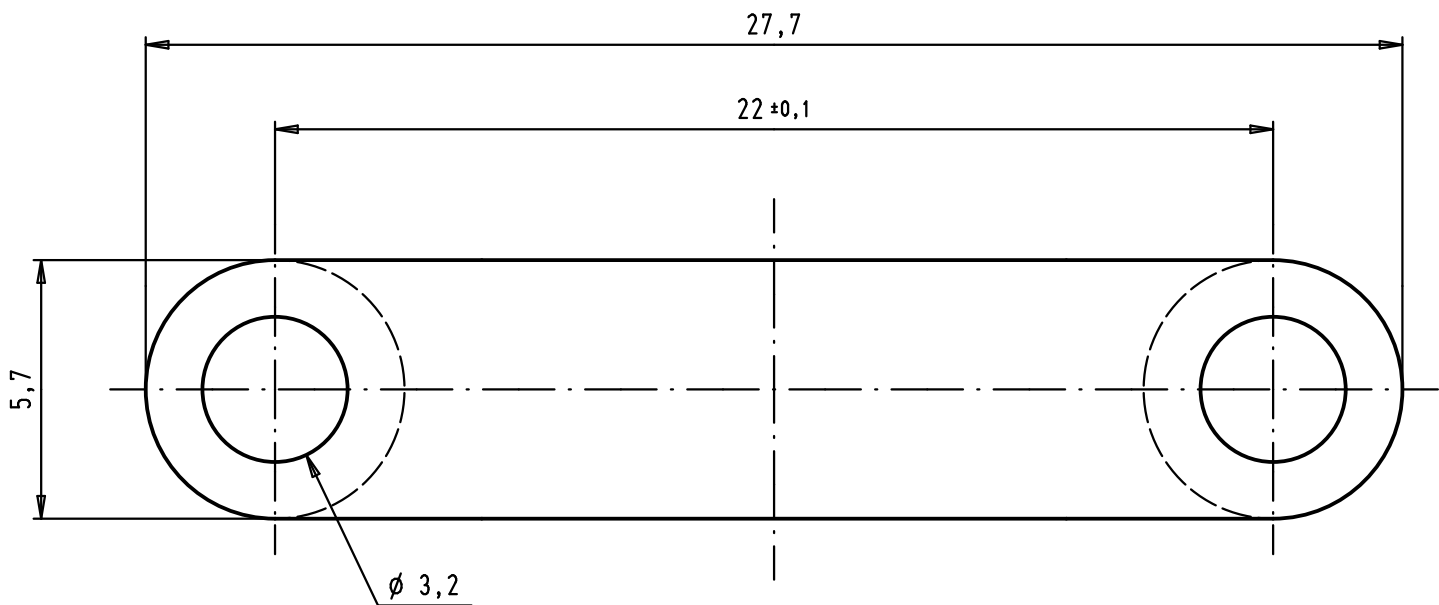

1 2 3 4 5 6

A

B

C

D

Cable clamp to be used for hoods with part numbers:

- 09 67 0xx 0424
 - 09 67 0XX 0425
 - 09 67 0XX 0434
 - 09 67 0XX 0435
- } XX = 25 or 37

				Dot.	Name	 All Dim. in mm Orig. Size DIN A 4	Large cable clamp for D-Sub hoods 25 to 37 poles	Maßstab/ Scale
			Detail.	09/10/09	PK			6:1
			Insp.					
			Stand.					
EC00871	09/10/09	PK	HARTING EURL F-95972 Paris				TB 09 67 002 9106	Blatt/ Page
Mod.	Dot.	Name					Sub.	1 / 1