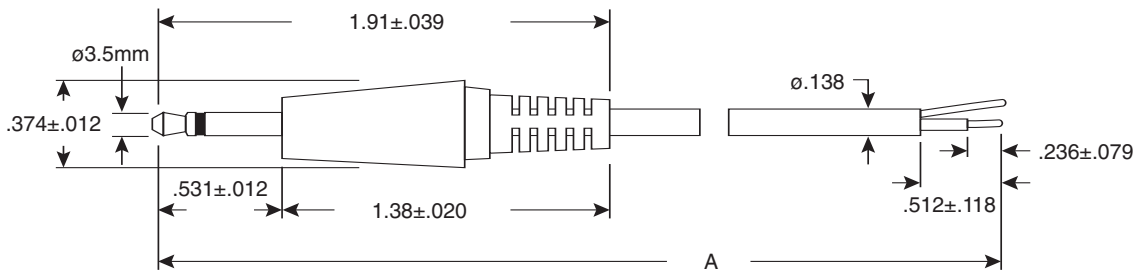

# Cable Assemblies

172-2106, 172-2116, 172-2136

Cable Assemblies

**DIMENSIONS: IN**  
(Except where noted.)

## SPECIFICATIONS

<b>Type:</b>	Mono Plug, Stripped and Tinned, Shielded
<b>Jacket:</b>	PVC
<b>Color:</b>	Black
<b>Conductor:</b>	.12mm x 10
<b>Shield:</b>	.12mm x 30
<b>Voltage Rating:</b>	24VDC
<b>Temperature:</b>	60°C
<b>Wire Gauge:</b>	27AWG

Mouser Stock No.	Length "A" (In.)
172-2136	36±1.18
172-2106	72±1.97
172-2116	120±3.94

Date Last Revised: 4-6-05

Available from Mouser Electronics  
1-800-346-6873  
www.mouser.com

KC-300306

172-2106, 172-2116, 172-2136