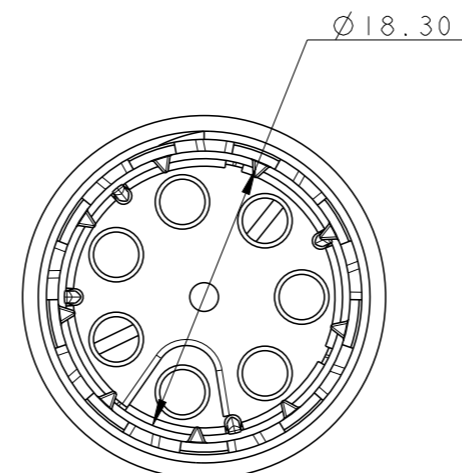

P	LTR	DESCRIPTION	DATE	DWN	APVD
4		REVISED	02MAY13	KR	JC
5		UPDATED	22JUL2013	MZ	JC
6		REVISED LATCH SHAPE	09AUG2013	KR	JC
A		PARTS RELEASED FOR PRODUCTION	12NOV2013	MZ	JC

NOTES:

- 1 MATERIAL: PA GF (NATURAL AND BLACK COLOUR)
  - 2 ALL POLARIZATION KEYS SHOWN FOR REF ONLY
  - 3 WAYS I.D.
  - 4 VOLTAGE AND CURRENT RATINGS
  - 5 RIB CLOSING CAVITIES BY CHANGE OVER
  - 6 TE LOGO
  - 7 TE PART NUMBER
  - 8 DATA CODE AND CAVITY I.D.
  - 9 AREA FOR AGENCIES APPROVAL LOGO
  - 10 VISUAL INDOCATOR FOR PE CONDUCTOR
- 11) SEE C-DRAWING 293682 (LOCKING CAP) TO GET IP 40
- 12 IP CODE
  - 13 POLARISATION KEY "TYPE D" SUITABLE FOR DALI APPLICATION

THIS DRAWING IS A CONTROLLED DOCUMENT.		DWN M. ZUCCA 31MAR2011	 <b>TE Connectivity</b>	
DIMENSIONS: mm		CHK M. ZUCCA 31MAR2011		
TOLERANCES UNLESS OTHERWISE SPECIFIED:		APVD G. TURCO 31MAR2011	NAME PIN HOUSING FREE HANGING NECTOR* M-LINE 5 POLES UNSEALED VERSION	
		PRODUCT SPEC -	RESTRICTED TO -	
MATERIAL -		FINISH -	APPLICATION SPEC -	SIZE A3
		WEIGHT -	Customer Drawing	CAGE CODE 300779
			DRAWING NO C-293616	SCALE 2:1
				SHEET 1 OF 2
				REV A

TE Connectivity

NAME

PIN HOUSING FREE HANGING NECTOR\* M-LINE 5 POLES UNSEALED VERSION

SIZE

A300779

CAGE CODE

G-293616

DRAWING NO