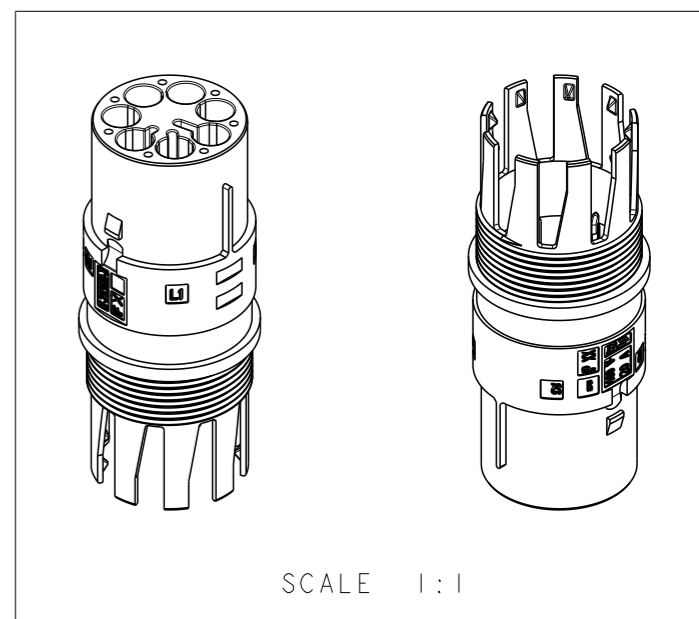

P	LTR	DESCRIPTION	DATE	DWN	APVD
4		REVISED	02MAY13	KR	JC
5		UPDATED	22JUL2013	MZ	JC
6		REVISED LATCH SHAPE	09AUG2013	KR	JC
A		PARTS RELEASED FOR PRODUCTION	12NOV2013	MZ	JC

NOTES:

- 1 MATERIAL: PA GF (NATURAL AND BLACK COLOUR)
  - 2 ALL POLARIZATION KEYS SHOWN FOR REF ONLY
  - 3 WAYS I.D.
  - 4 VOLTAGE AND CURRENT RATINGS
  - 5 RIB CLOSING CAVITIES BY CHANGE OVER
  - 6 TE LOGO
  - 7 TE PART NUMBER
  - 8 DATA CODE AND CAVITY I.D.
  - 9 AREA FOR AGENCIES APPROVAL LOGO
  - 10 VISUAL INDOCATOR FOR PE CONDUCTOR
- 11) SEE C-DRAWING 293682 (LOCKING CAP) TO GET IP 40
- 12 IP CODE
  - 13 POLARISATION KEY "TYPE D" SUITABLE FOR DALI APPLICATION

THIS DRAWING IS A CONTROLLED DOCUMENT.		DWN M. ZUCCA 31MAR2011	 <b>TE Connectivity</b>	
DIMENSIONS: mm		CHK M. ZUCCA 31MAR2011		
TOLERANCES UNLESS OTHERWISE SPECIFIED:		APVD G. TURCO 31MAR2011	NAME PIN HOUSING FREE HANGING NECTOR* M-LINE 5 POLES UNSEALED VERSION	
		PRODUCT SPEC -	RESTRICTED TO -	
MATERIAL -		FINISH -	APPLICATION SPEC -	SIZE A3
		WEIGHT -	Customer Drawing	CAGE CODE 300779
			DRAWING NO C-293616	SCALE 2:1
				SHEET 1 OF 2
				REV A