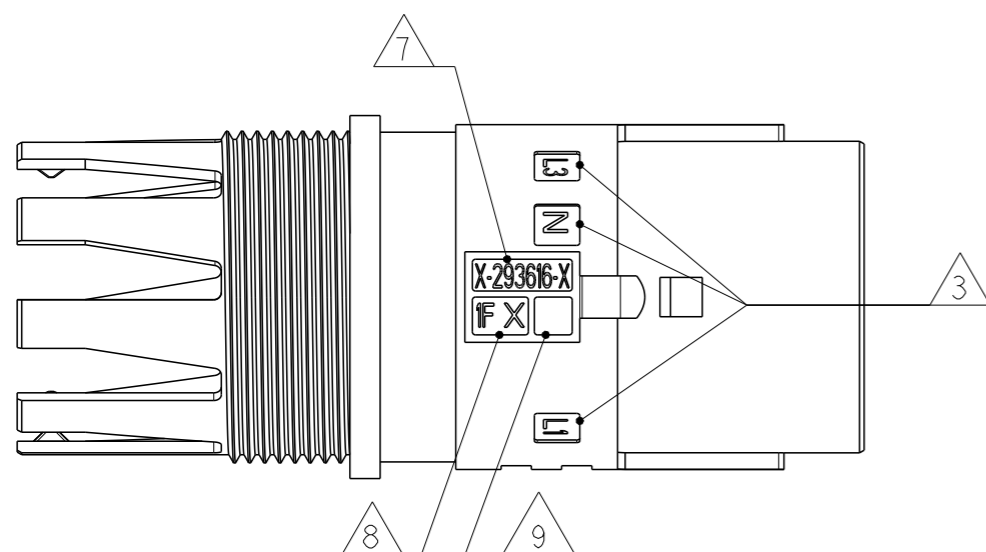

P	LTR	DESCRIPTION	DATE	DWN	APVD
4		REVISED	02MAY13	KR	JC
5		UPDATED	22JUL2013	MZ	JC
6		REVISED LATCH SHAPE	09AUG2013	KR	JC
A		PARTS RELEASED FOR PRODUCTION	12NOV2013	MZ	JC

NOTES:

- 1 MATERIAL: PA GF (NATURAL AND BLACK COLOUR)
  - 2 ALL POLARIZATION KEYS SHOWN FOR REF ONLY
  - 3 WAYS I.D.
  - 4 VOLTAGE AND CURRENT RATINGS
  - 5 RIB CLOSING CAVITIES BY CHANGE OVER
  - 6 TE LOGO
  - 7 TE PART NUMBER
  - 8 DATA CODE AND CAVITY I.D.
  - 9 AREA FOR AGENCIES APPROVAL LOGO
  - 10 VISUAL INDOCATOR FOR PE CONDUCTOR
- 11) SEE C-DRAWING 293682 (LOCKING CAP) TO GET IP 40
- 12 IP CODE
  - 13 POLARISATION KEY "TYPE D" SUITABLE FOR DALI APPLICATION

THIS DRAWING IS A CONTROLLED DOCUMENT.		DWN M. ZUCCA 31MAR2011	 <b>TE Connectivity</b>	
DIMENSIONS: mm		CHK M. ZUCCA 31MAR2011		
TOLERANCES UNLESS OTHERWISE SPECIFIED:		APVD G. TURCO 31MAR2011	NAME PIN HOUSING FREE HANGING NECTOR* M-LINE 5 POLES UNSEALED VERSION	
		PRODUCT SPEC -	RESTRICTED TO -	
MATERIAL -		FINISH -	APPLICATION SPEC -	SIZE A3
		WEIGHT -	Customer Drawing	CAGE CODE 300779
			DRAWING NO C-293616	SCALE 2:1
				SHEET 1 OF 2
				REV A