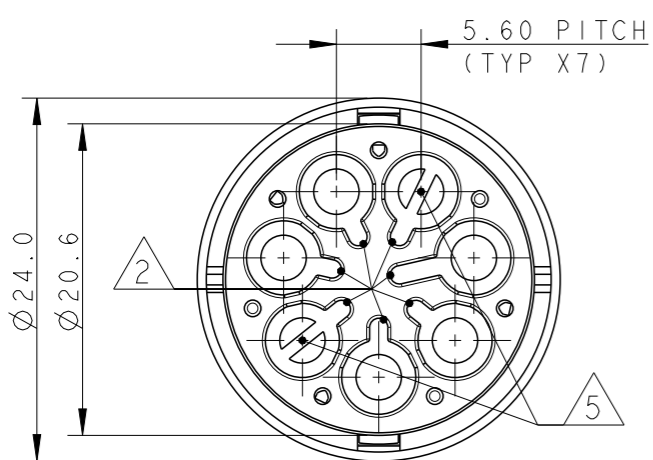

P	LTR	DESCRIPTION	DATE	DWN	APVD
4		REVISED	02MAY13	KR	JC
5		UPDATED	22JUL2013	MZ	JC
6		REVISED LATCH SHAPE	09AUG2013	KR	JC
A		PARTS RELEASED FOR PRODUCTION	12NOV2013	MZ	JC

NOTES:

- 1 MATERIAL: PA GF (NATURAL AND BLACK COLOUR)
  - 2 ALL POLARIZATION KEYS SHOWN FOR REF ONLY
  - 3 WAYS I.D.
  - 4 VOLTAGE AND CURRENT RATINGS
  - 5 RIB CLOSING CAVITIES BY CHANGE OVER
  - 6 TE LOGO
  - 7 TE PART NUMBER
  - 8 DATA CODE AND CAVITY I.D.
  - 9 AREA FOR AGENCIES APPROVAL LOGO
  - 10 VISUAL INDOCATOR FOR PE CONDUCTOR
- 11) SEE C-DRAWING 293682 (LOCKING CAP) TO GET IP 40
- 12 IP CODE
  - 13 POLARISATION KEY "TYPE D" SUITABLE FOR DALI APPLICATION

THIS DRAWING IS A CONTROLLED DOCUMENT.		DWN M. ZUCCA 31MAR2011	 <b>TE Connectivity</b>	
DIMENSIONS: mm		CHK M. ZUCCA 31MAR2011		
TOLERANCES UNLESS OTHERWISE SPECIFIED:		APVD G. TURCO 31MAR2011	NAME PIN HOUSING FREE HANGING NECTOR* M-LINE 5 POLES UNSEALED VERSION	
		PRODUCT SPEC -	RESTRICTED TO -	
MATERIAL -		FINISH -	APPLICATION SPEC -	SIZE A3
		WEIGHT -	Customer Drawing	CAGE CODE 300779
			DRAWING NO C-293616	SCALE 2:1
				SHEET 1 OF 2
				REV A

THIS DRAWING IS A CONTROLLED DOCUMENT.

DIMENSIONS:  
mm

TOLERANCES UNLESS OTHERWISE SPECIFIED:

0 PLC	±
1 PLC	±0.3
2 PLC	±0.20
3 PLC	±
4 PLC	±
ANGLES	±3°
FINISH	-

MATERIAL

-

FINISH

-

TE Connectivity

NAME

PIN HOUSING FREE HANGING NECTOR\* M-LINE 5 POLES UNSEALED VERSION

SIZE

A300779

CAGE CODE

G-293616

DRAWING NO