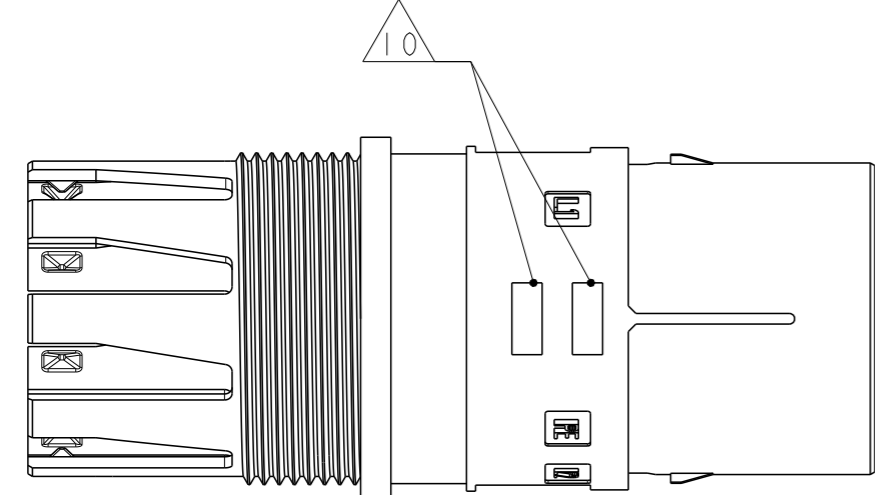

P	LTR	DESCRIPTION	DATE	DWN	APVD
4		REVISED	02MAY13	KR	JC
5		UPDATED	22JUL2013	MZ	JC
6		REVISED LATCH SHAPE	09AUG2013	KR	JC
A		PARTS RELEASED FOR PRODUCTION	12NOV2013	MZ	JC

NOTES:

- 1 MATERIAL: PA GF (NATURAL AND BLACK COLOUR)
  - 2 ALL POLARIZATION KEYS SHOWN FOR REF ONLY
  - 3 WAYS I.D.
  - 4 VOLTAGE AND CURRENT RATINGS
  - 5 RIB CLOSING CAVITIES BY CHANGE OVER
  - 6 TE LOGO
  - 7 TE PART NUMBER
  - 8 DATA CODE AND CAVITY I.D.
  - 9 AREA FOR AGENCIES APPROVAL LOGO
  - 10 VISUAL INDOCATOR FOR PE CONDUCTOR
- 11) SEE C-DRAWING 293682 (LOCKING CAP) TO GET IP 40
- 12 IP CODE
  - 13 POLARISATION KEY "TYPE D" SUITABLE FOR DALI APPLICATION

THIS DRAWING IS A CONTROLLED DOCUMENT.		DWN M. ZUCCA 31MAR2011	 <b>TE Connectivity</b>	
DIMENSIONS: mm		CHK M. ZUCCA 31MAR2011		
TOLERANCES UNLESS OTHERWISE SPECIFIED:		APVD G. TURCO 31MAR2011	NAME PIN HOUSING FREE HANGING NECTOR* M-LINE 5 POLES UNSEALED VERSION	
		PRODUCT SPEC -	RESTRICTED TO -	
MATERIAL -		FINISH -	APPLICATION SPEC -	SIZE A3
		WEIGHT -	Customer Drawing	CAGE CODE 300779
			DRAWING NO C-293616	SCALE 2:1
				SHEET 1 OF 2
				REV A