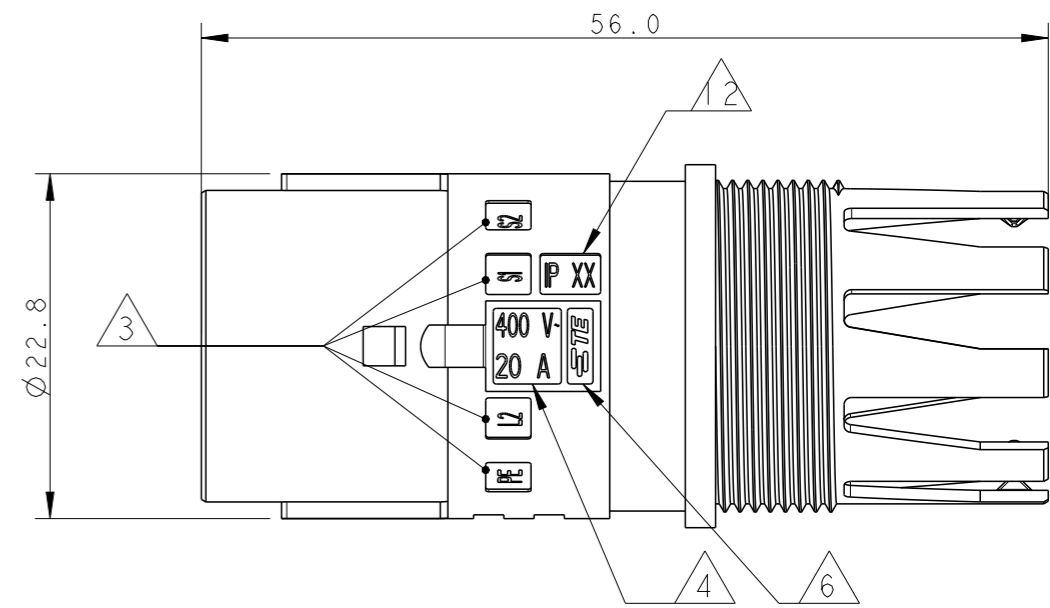

P	LTR	DESCRIPTION	DATE	DWN	APVD
4		REVISED	02MAY13	KR	JC
5		UPDATED	22JUL2013	MZ	JC
6		REVISED LATCH SHAPE	09AUG2013	KR	JC
A		PARTS RELEASED FOR PRODUCTION	12NOV2013	MZ	JC

NOTES:

- 1 MATERIAL: PA GF (NATURAL AND BLACK COLOUR)
  - 2 ALL POLARIZATION KEYS SHOWN FOR REF ONLY
  - 3 WAYS I.D.
  - 4 VOLTAGE AND CURRENT RATINGS
  - 5 RIB CLOSING CAVITIES BY CHANGE OVER
  - 6 TE LOGO
  - 7 TE PART NUMBER
  - 8 DATA CODE AND CAVITY I.D.
  - 9 AREA FOR AGENCIES APPROVAL LOGO
  - 10 VISUAL INDOCATOR FOR PE CONDUCTOR
- 11) SEE C-DRAWING 293682 (LOCKING CAP) TO GET IP 40
- 12 IP CODE
  - 13 POLARISATION KEY "TYPE D" SUITABLE FOR DALI APPLICATION

THIS DRAWING IS A CONTROLLED DOCUMENT.		DWN M. ZUCCA 31MAR2011	 <b>TE Connectivity</b>	
DIMENSIONS: mm		CHK M. ZUCCA 31MAR2011		
TOLERANCES UNLESS OTHERWISE SPECIFIED:		APVD G. TURCO 31MAR2011	NAME PIN HOUSING FREE HANGING NECTOR* M-LINE 5 POLES UNSEALED VERSION	
		PRODUCT SPEC -	RESTRICTED TO -	
MATERIAL -		FINISH -	APPLICATION SPEC -	SIZE A3
		WEIGHT -	Customer Drawing	CAGE CODE 300779
			DRAWING NO C-293616	SCALE 2:1
				SHEET 1 OF 2
				REV A