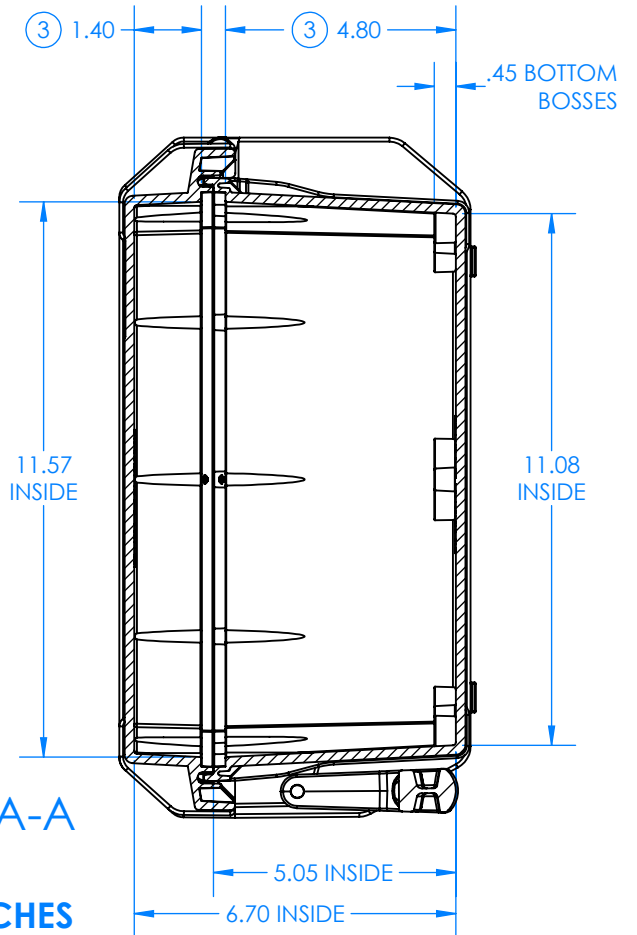

## OPTIONAL LATCHES

PL  
PLASTIC LOCK

ML  
METAL LOCK

### NOTES:

- 1) Maximum usable inside dimensions are:  
15 13/16" X 11 5/8" X 6 11/16" (6 1/4" top of boss)  
Dimensions are approximate.
- 2) Bosses on bottom use a 1/4" self tapping screw.
- 3) Dimensions to bottom of panel flange.
- 4) Optional latches available.