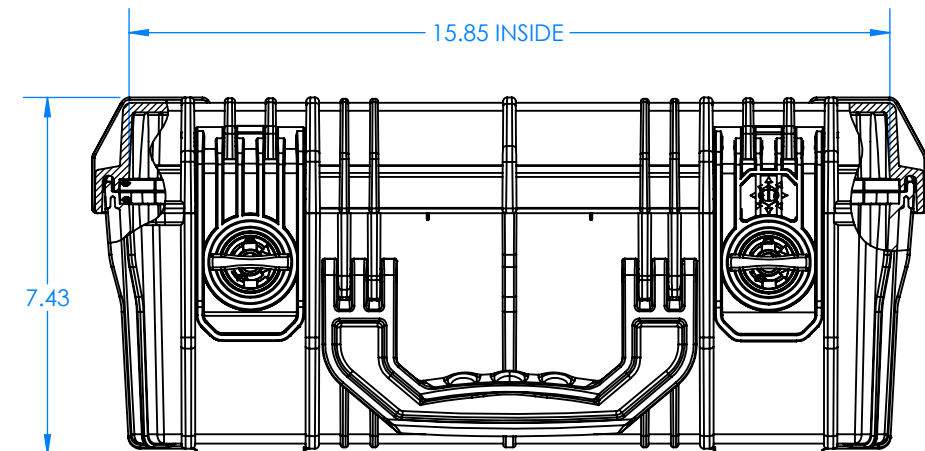

## OPTIONAL LATCHES

PL  
PLASTIC LOCK

ML  
METAL LOCK

### NOTES:

- 1) Maximum usable inside dimensions are:  
15 13/16" X 11 5/8" X 6 11/16" (6 1/4" top of boss)  
Dimensions are approximate.
- 2) Bosses on bottom use a 1/4" self tapping screw.
- 3) Dimensions to bottom of panel flange.
- 4) Optional latches available.