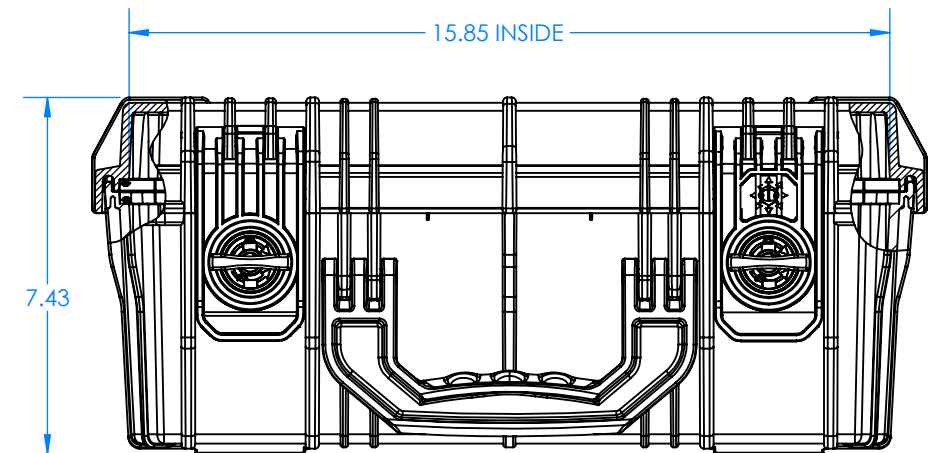

## OPTIONAL LATCHES

PL  
PLASTIC LOCK

ML  
METAL LOCK

### NOTES:

- 1) Maximum usable inside dimensions are:  
15 13/16" X 11 5/8" X 6 11/16" (6 1/4" top of boss)  
Dimensions are approximate.
- 2) Bosses on bottom use a 1/4" self tapping screw.
- 3) Dimensions to bottom of panel flange.
- 4) Optional latches available.