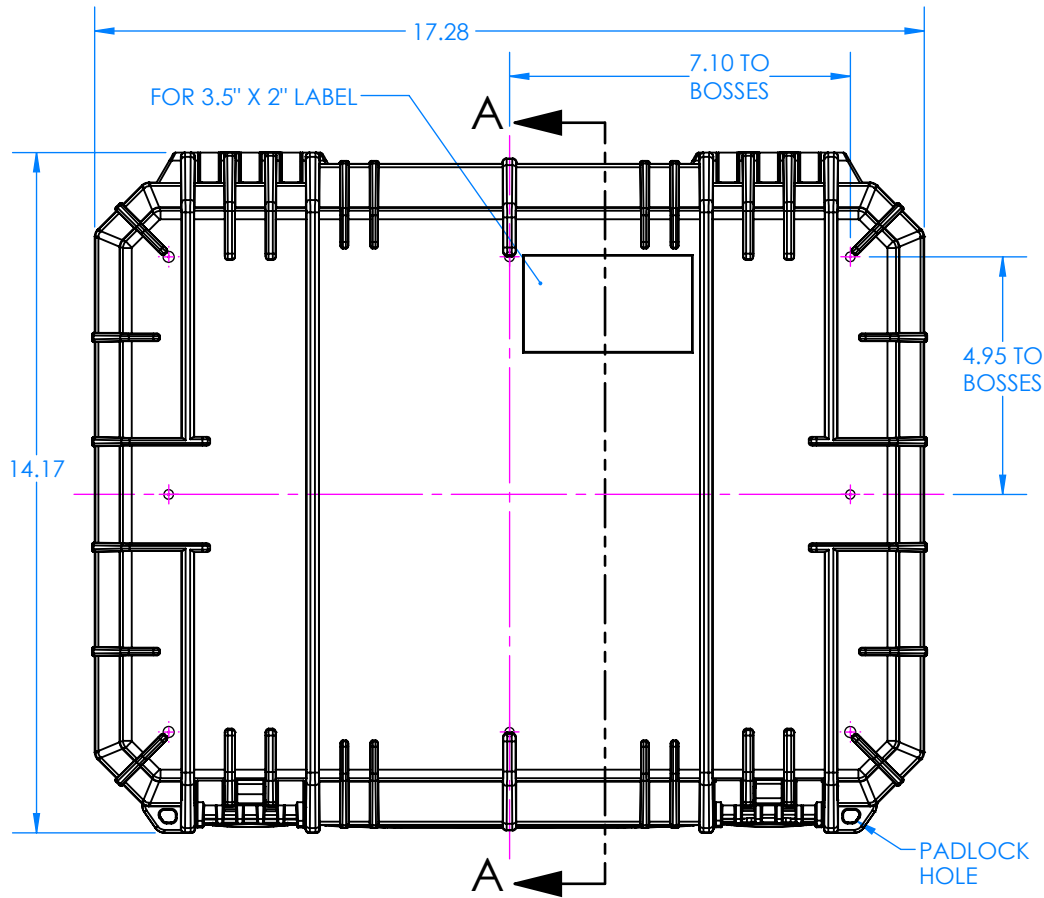

# SERPAC 630

Electronic Enclosures

## OPTIONAL LATCHES

PL  
PLASTIC LOCK

ML  
METAL LOCK

### NOTES:

- 1) Maximum usable inside dimensions are:  
15 13/16" X 11 5/8" X 6 11/16" (6 1/4" top of boss)  
Dimensions are approximate.
- 2) Bosses on bottom use a 1/4" self tapping screw.
- 3) Dimensions to bottom of panel flange.
- 4) Optional latches available.