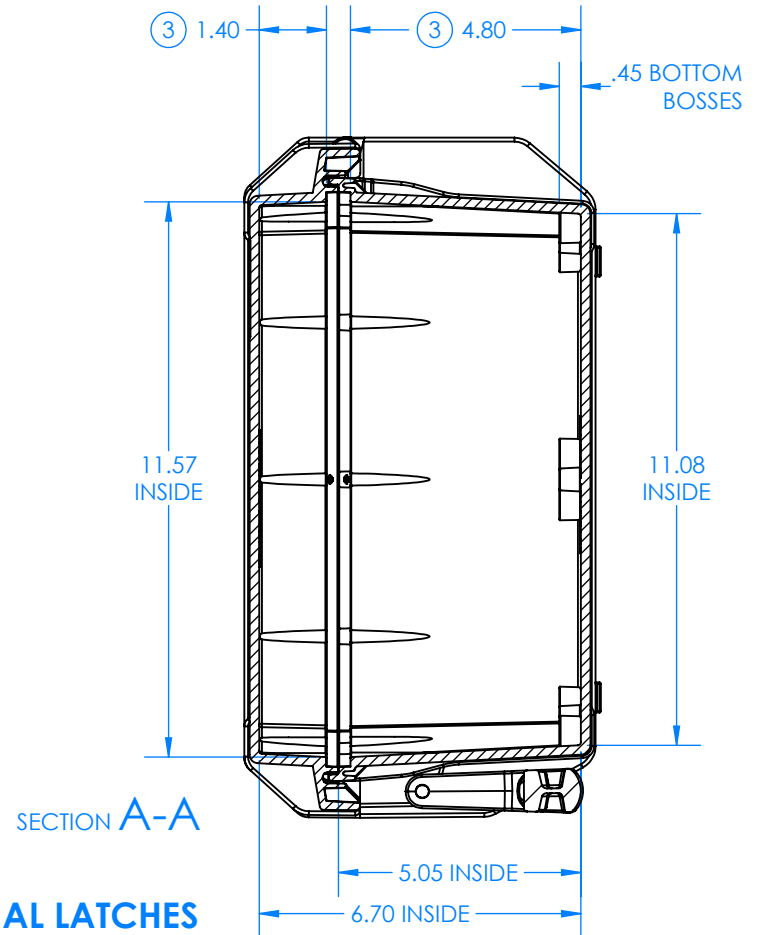

# SERPAC 630

Electronic Enclosures

## OPTIONAL LATCHES

PL  
PLASTIC LOCK

ML  
METAL LOCK

### NOTES:

- 1) Maximum usable inside dimensions are:  
15 13/16" X 11 5/8" X 6 11/16" (6 1/4" top of boss)  
Dimensions are approximate.
- 2) Bosses on bottom use a 1/4" self tapping screw.
- 3) Dimensions to bottom of panel flange.
- 4) Optional latches available.