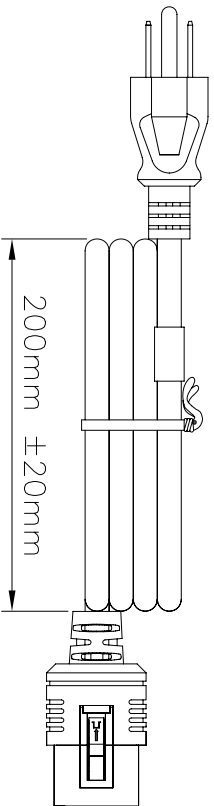

VOLEX RESERVES THE RIGHT TO ALTER NON-CRITICAL DIMENSIONS WITHOUT NOTICE.

PACKAGING: FOLD & TIE

- NOTES**
- 1) CORDAGE: VCTF 3X2.00mm, BLACK, LEAD FREE
 - 2) APPROVALS: 
 - 3) RATING: 15 AMP/125 VOLTS
 - 4) PACKAGING: 40 PIECES PER CARTON
 - 5) THIS ITEM IS A CORD ONLY. NO C-20 INLET INCLUDED.

 cud FORM IN71-07 REV.A	<input checked="" type="checkbox"/> Indianapolis, IN <input type="checkbox"/> Conover, N.C. <input type="checkbox"/> Freemont, CA <input type="checkbox"/> Aguascalientes, MX <input type="checkbox"/> Tijuana, Mexico <input type="checkbox"/> Hermosillo, MX <input type="checkbox"/> Clinton, AR <input type="checkbox"/> Kanato, Canada	Proprietary Notice: This document is the property of Volex Incorporated. The information contained herein is not to be disclosed to anyone without the express written consent of Volex Inc.	MATERIAL: PLUG: PVC-BLACK CONNECTOR: PVC-BLACK JACKET: PVC-BLACK	FINISH: JACKET: SMOOTH	TOLERANCE UNLESS OTHERWISE SPECIFIED .XXX ± .005 .XX ± .02 .X ± .03 FRACT: ± 1/32 ANGULAR ± 1/2°	ITEM DESCRIPTION CORDSET - JAPANESE V-LOCK DETACHABLE POWER SUPPLY CORD (2M)	APPROVED STC	DRAWN BY STC	DATE: 8/16/07
	1 REV	C.U.D - NEW RELEASE	8/16/07	PART NO. VL-2236-36-200					