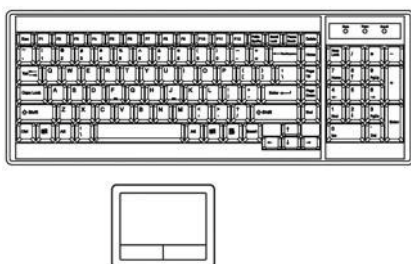

Standard Keyboard

Ge G keyboard integrated with touchpad

Optional layouts

EMEA	United Kingdom	Germany	France	Spain	Norway
	Italy	Russia	Switzerland	Netherlands	Portugal
Asia					
	China	Japan	Korea	Arabia	Turkey

Ordering Part Number

Model	Plug Type
96KVM-R17V8C-EU	European Plug
96KVM-R17V8C-IN	Indian Plug
96KVM-R17V8C-US	US Plug
96KVM-R17V8C-UK	UK Plug