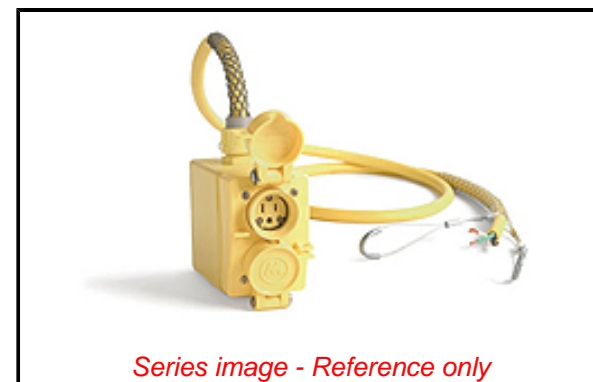

PLEASE CHECK WWW.MOLEX.COM FOR LATEST PART INFORMATION

Part Number: [1301380079](#)
Status: **Active**
Overview: [Watertite Wet-Location Wiring Solutions](#)
Description: Watertite Multiple Outlet Pendant Box, (2) NEMA 5-20 Duplex with Flip Lids, 1.83m (6.0') Cord Length, 12/3 SOOW Cord, Double Eye Wire Mesh Support Grip

Physical

Cord Diameter	15.24mm (.600")
Cord Grip Body Size	F3 3/4"
Cord Length	1.83m (6.0')
Feed-Thru	No
Flip Lid	Yes
Material - Housing	Rubber
Net Weight	2.440/kg
Number of Receptacles	2
Packaging Type	Carton

Electrical

Cord Type	12/3 SOOW
Current - Maximum per Contact	20.0A
GFCI	No
Ground Continuity Monitor	No
NEMA Configuration	NEMA 5-20
Voltage - Maximum	N/A

Material Info

Engineering Number	70W33L123
--------------------	-----------