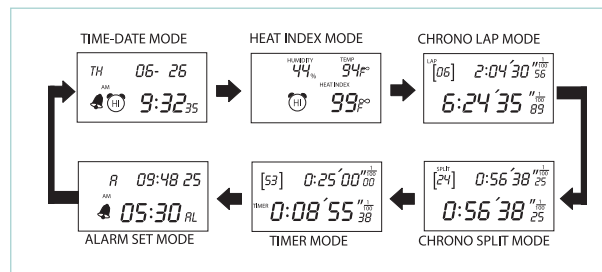

## Multi-functional Timing Device

Features user selectable Heat Index Alarm and measures Temperature and Humidity

### Features:

- Programmable heat index alarm
- Displays temperature, humidity, and heat index
- Calendar mode displays day, date and time
- Stopwatch/chronograph mode with 1/100 second resolution
- Fastest/Slowest/Average Lap recall
- 99 lap counter with 30 lap/split memory
- 10 hour countdown timer with audible beeper warning for the last 5 seconds
- 12 or 24 hour clock operation
- Complete with 39" (1m) lanyard and one 3V CR2032 battery

Patented

Temperature/Humidity Mode

Time-Timer Mode

Stopwatch Mode

Ideal for use in sporting events. HW30 HeatWatch is recommended by the National Health & Wellness Club

Stopwatch with 6 modes: Time/Date, Heat Index, Chrono Lap, Alarm, Timer, and Chrono Split Mode

Specifications	
Timing capacity	9hrs, 59mins, and 59secs
Accuracy	±5 seconds/day
Lap Memory	30 laps
Heat Index	70 to 122°F (22 to 50°C)
Temperature	14 to 122°F (-10 to 50°C)
Humidity	1 to 99%
Dimensions/ Wt	3.1 x 2.6 x 0.8" (79 x 66 x 21mm)/ 3oz (85g)