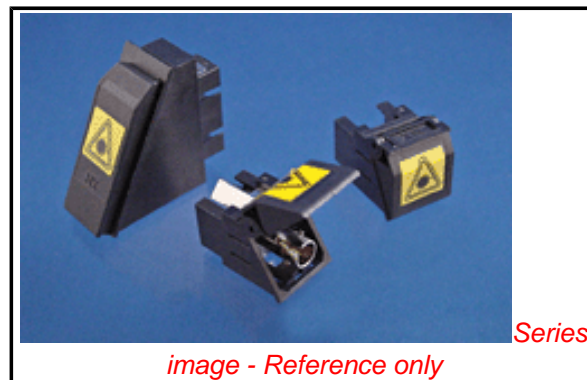

PLEASE CHECK WWW.MOLEX.COM FOR LATEST PART INFORMATION

Part Number: [106004-3076](#)
Status: **Active**
Overview: [Bezel Adapters](#)
Description: Bezel, Simplex, Black Body, Logo, Shutter, SC Duplex Red Adapter Loaded, Zirconia (Zn) Alignment Sleeve, Snap Mount Style

Documents:

[Drawing \(PDF\)](#) [RoHS Certificate of Compliance \(PDF\)](#)

General

Product Family	Fiber Optic Connectors and Adapters
Series	106004
Adapter	Bezel
Component Type	Adapter
Mode	Singlemode and Multimode
Overview	Bezel Adapters
Product Name	Bezel, SC
UPC	822350254328

Physical

Alignment Sleeve	Zirconia
Boot	No
Boot Color	N/A
Mounting Style	Snap
Net Weight	8.671/g
Panel Mount	Angled, Front
Shutter	One Side

Electrical

Shield Type	N/A
Shielded	No

Material Info

Old Part Number	860043076
-----------------	-----------

Reference - Drawing Numbers

Sales Drawing	SD-106004-308X
---------------	----------------

EU RoHS

**ELV and RoHS
Compliant**

REACH SVHC

Not Reviewed

Low-Halogen Status

Not Reviewed