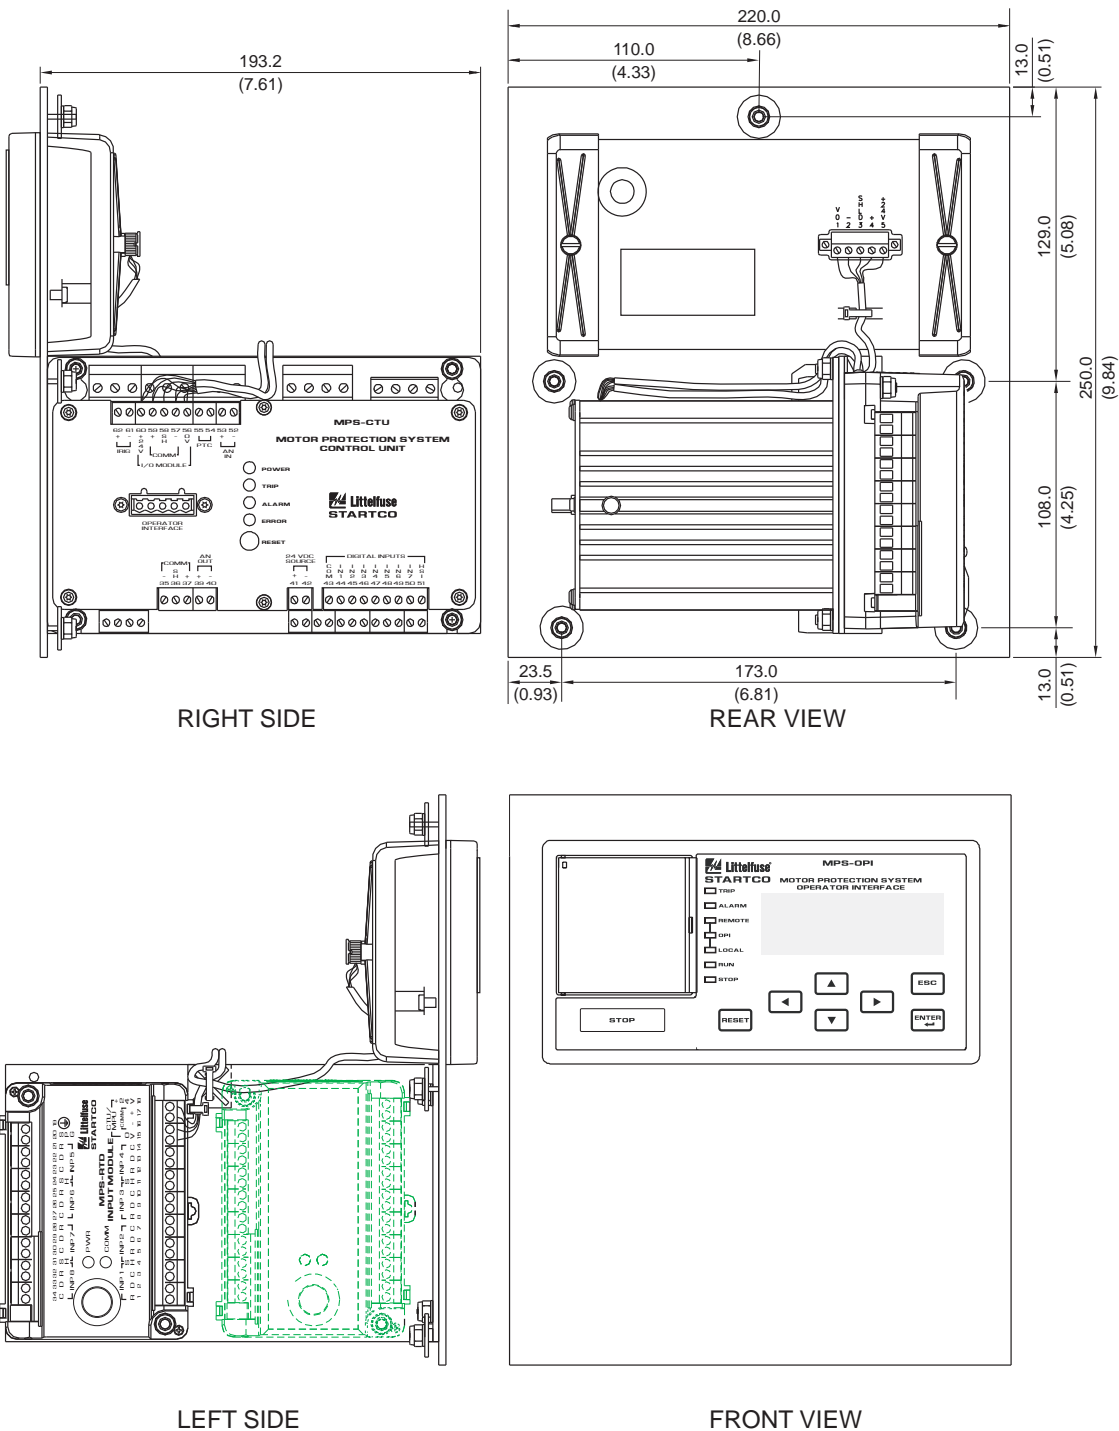

**MA-24 : PMA-24 GE MULTILIN 469 ADAPTER FOR MPS**

**NOTES:**

1. Dimensions in millimetres (inches).
2. MPS system components ordered separately.
3. Mounting hardware provided.