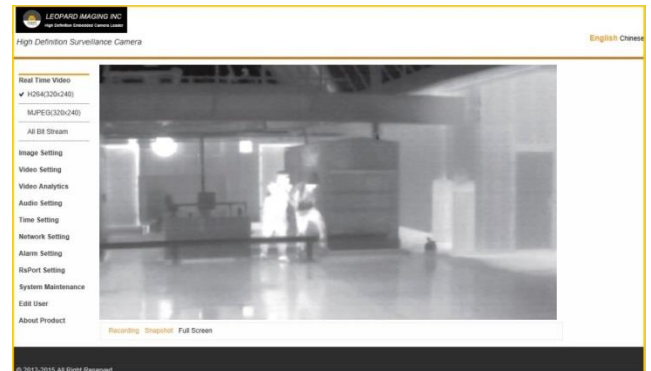

LEOPARD IMAGING INC.

LI-THERMAL-DEV KIT Data Sheet

Overview

LI-THERMAL-DEV - Utilizing technology advances and expansion into high-volume, low cost manufacturing, Leopard Imaging brings affordable Thermal Imaging technology to commercial surveillance and security application.

The thermal development kit is an Internet Protocol (IP) networked solution. conforming to the Open Network Video Interface Forum (ONVIF) standard, which can be accessed by most of ONVIF compliance NVR and VMS.

Key Features

- 15fps @ 320x240 MJPEG with RAW data
- 30fps @ 320x240 H.264/MJPEG(without RAW) compression video through IP Network
- Raw data output for image analytics
- ONVIF compliant
- Uncooled Thermal Imaging Technology
- Don't need any ambient light or illumination