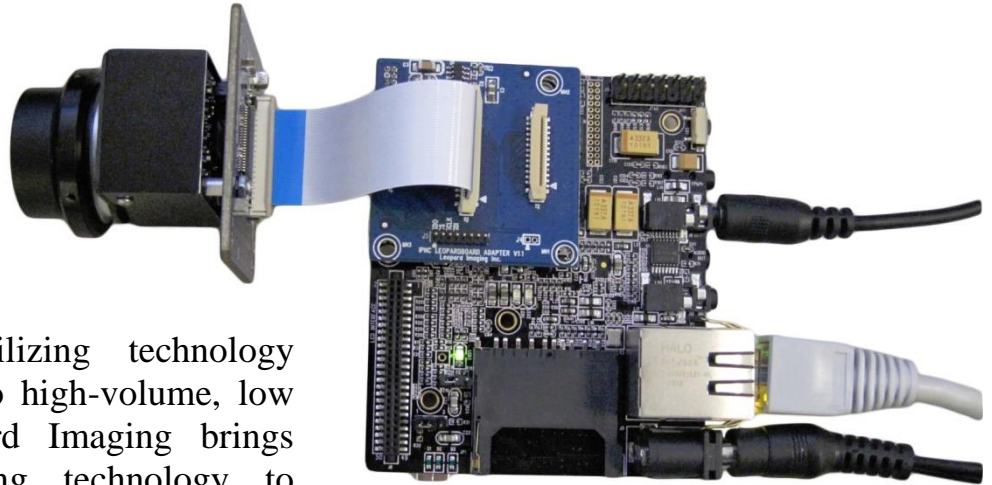

LEOPARD IMAGING INC.

LI-THERMAL-DEV KIT Data Sheet

Overview

LI-THERMAL-DEV - Utilizing technology advances and expansion into high-volume, low cost manufacturing, Leopard Imaging brings affordable Thermal Imaging technology to commercial surveillance and security application.

The thermal development kit is an Internet Protocol (IP) networked solution. conforming to the Open Network Video Interface Forum (ONVIF) standard, which can be accessed by most of ONVIF compliance NVR and VMS.

Key Features

- 15fps @ 320x240 MJPEG with RAW data
- 30fps @ 320x240 H.264/MJPEG(without RAW) compression video through IP Network
- Raw data output for image analytics
- ONVIF compliant
- Uncooled Thermal Imaging Technology
- Don't need any ambient light or illumination

Specification

Focal Plane Array			
Detector Type	Uncooled VOx Microbolometer		
Array Size	320 x 240		
Detector Pitch	17 um		
Spectral Response	8 - 14 um (LWIR)		
Sensitivity	<50 mK		
Video			
Frame Rate	Configurable for up to 30fps		
Format	H.264/MJPEG, with/without RAW data		
Gain/Level Control	Automatic		
Image Polarity	White Hot/Black Hot, Invert/Revert		
Zoom	4x Digital Zoom with ePan / eTilt		
Communication Interface			
Protocols	Ethernet (10/100 BaseT), ONVIF conformant		
Electrical			
Voltage	5V DC		
Power	TBD		
Environmental			
Operating Temperature	-40°C to +55°C		
Mechanical			
Dimension (L x H x W)	TBD		
Weight	TBD		
Optics			
Lens	Athermalized Fixed Focus	Athermalized Fixed Focus	Athermalized Fixed Focus
HFOV	40°	16°	9°
f/no.	1.2	1.1	1.2
Effective Focal Length (EFL)	7.5mm	19mm	35mm