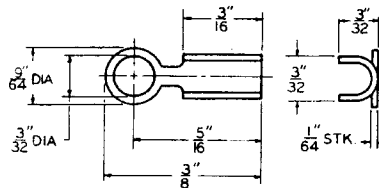

CLAMPS

P-2380	Steel "U" Clamp	12	.335"	7/32"	.188"
P-2381	Steel "U" Clamp	12	.313"	7/32"	.188"

 DIMENSIONS ARE FOR REFERENCE ONLY $\frac{\text{Inch}}{(\text{mm})}$

NOTE: Contact your Switchcraft Representative for price and delivery.

All products shown in this catalog are covered by Switchcraft's limited lifetime warranty

© Registered trademark of Switchcraft, Inc.

MOUNTING HARDWARE

Figure 1

Figure 2

Figure 3

Figure 4

Figure 5

Figure 6

Figure 7

Figure 8

Figure 9

Figure 11

Figure 12

DIMENSIONS ARE FOR REFERENCE ONLY $\frac{\text{Inch}}{(\text{mm})}$

NOTE: Contact your Switchcraft Representative for price and delivery.