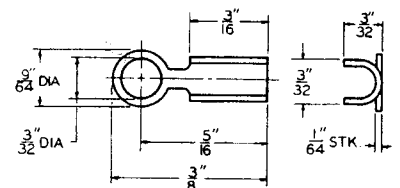

CLAMPS

P-2380	Steel "U" Clamp	12	.335"	7/32"	.188"
P-2381	Steel "U" Clamp	12	.313"	7/32"	.188"

 DIMENSIONS ARE FOR REFERENCE ONLY $\frac{\text{Inch}}{(\text{mm})}$

NOTE: Contact your Switchcraft Representative for price and delivery.

All products shown in this catalog are covered by Switchcraft's limited lifetime warranty

© Registered trademark of Switchcraft, Inc.

MOUNTING HARDWARE

Figure 1

Figure 2

Figure 3

Figure 4

Figure 5

Figure 6

Figure 7

Figure 8

Figure 9

Figure 11

Figure 12

DIMENSIONS ARE FOR REFERENCE ONLY $\frac{\text{Inch}}{(\text{mm})}$

NOTE: Contact your Switchcraft Representative for price and delivery.