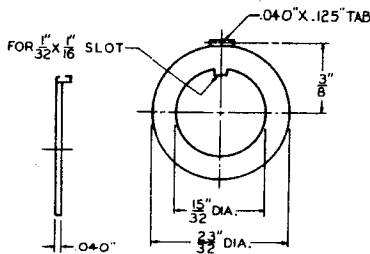

MOUNTING HARDWARE

Figure 4

Figure 5

Figure 6

DIMENSIONS ARE FOR REFERENCE ONLY $\frac{\text{Inch}}{(\text{mm})}$

NOTE: Contact your Switchcraft Representative for price and delivery.

All products shown in this catalog are covered by Switchcraft's limited lifetime warranty

® Registered trademark of Switchcraft, Inc.