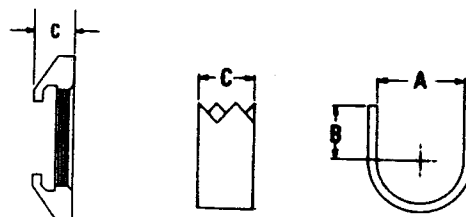

CLAMPS

P-2380	Steel "U" Clamp	12	.335"	7/32"	.188"
P-2381	Steel "U" Clamp	12	.313"	7/32"	.188"

 DIMENSIONS ARE FOR REFERENCE ONLY $\frac{\text{Inch}}{(\text{mm})}$

NOTE: Contact your Switchcraft Representative for price and delivery.

Figure 6

Figure 7

Figure 8

Figure 9

Figure 11

Figure 12

DIMENSIONS ARE FOR REFERENCE ONLY $\frac{\text{Inch}}{(\text{mm})}$

NOTE: Contact your Switchcraft Representative for price and delivery.