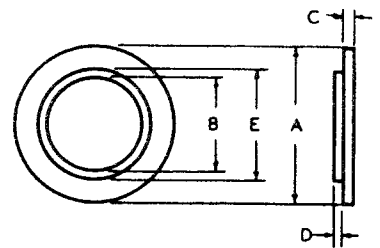

CLAMPS

P-2380	Steel "U" Clamp	12	.335"	7/32"	.188"
P-2381	Steel "U" Clamp	12	.313"	7/32"	.188"

 DIMENSIONS ARE FOR REFERENCE ONLY $\frac{\text{Inch}}{(\text{mm})}$

NOTE: Contact your Switchcraft Representative for price and delivery.

All products shown in this catalog are covered by Switchcraft's limited lifetime warranty

© Registered trademark of Switchcraft, Inc.

MOUNTING HARDWARE

Figure 1

Figure 2

Figure 3

Figure 4

Figure 5

Figure 6

Figure 7

Figure 8

Figure 9

Figure 11

Figure 12

DIMENSIONS ARE FOR REFERENCE ONLY $\frac{\text{Inch}}{(\text{mm})}$

NOTE: Contact your Switchcraft Representative for price and delivery.