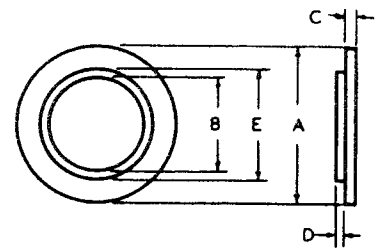

CLAMPS

P-2380	Steel "U" Clamp	12	.335"	7/32"	.188"
P-2381	Steel "U" Clamp	12	.313"	7/32"	.188"

 DIMENSIONS ARE FOR REFERENCE ONLY $\frac{\text{Inch}}{\text{(mm)}}$

NOTE: Contact your Switchcraft Representative for price and delivery.

All products shown in this catalog are covered by Switchcraft's limited lifetime warranty

© Registered trademark of Switchcraft, Inc.

MOUNTING HARDWARE

Figure 1

Figure 2

Figure 3

Figure 4

Figure 5

Figure 6

Figure 7

Figure 8

Figure 9

Figure 11

Figure 12

DIMENSIONS ARE FOR REFERENCE ONLY $\frac{\text{Inch}}{\text{(mm)}}$

NOTE: Contact your Switchcraft Representative for price and delivery.