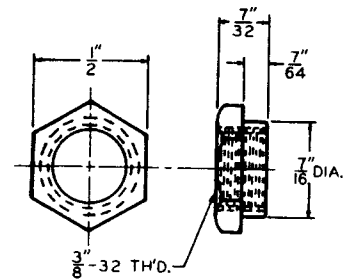

CLAMPS

P-2380	Steel "U" Clamp	12	.335"	7/32"	.188"
P-2381	Steel "U" Clamp	12	.313"	7/32"	.188"

 DIMENSIONS ARE FOR REFERENCE ONLY $\frac{\text{Inch}}{\text{(mm)}}$

NOTE: Contact your Switchcraft Representative for price and delivery.

Figure 6

Figure 7

Figure 8

Figure 9

Figure 11

Figure 12

DIMENSIONS ARE FOR REFERENCE ONLY $\frac{\text{Inch}}{\text{(mm)}}$

NOTE: Contact your Switchcraft Representative for price and delivery.