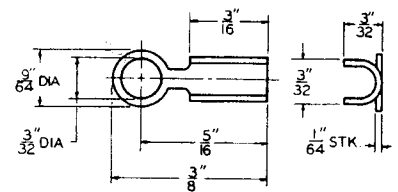

CLAMPS

P-2380	Steel "U" Clamp	12	.335"	7/32"	.188"
P-2381	Steel "U" Clamp	12	.313"	7/32"	.188"

 DIMENSIONS ARE FOR REFERENCE ONLY $\frac{\text{Inch}}{\text{(mm)}}$

NOTE: Contact your Switchcraft Representative for price and delivery.

All products shown in this catalog are covered by Switchcraft's limited lifetime warranty

© Registered trademark of Switchcraft, Inc.

MOUNTING HARDWARE

Figure 1

Figure 2

Figure 3

Figure 4

Figure 5

Figure 6

Figure 7

Figure 8

Figure 9

Figure 11

Figure 12

DIMENSIONS ARE FOR REFERENCE ONLY $\frac{\text{Inch}}{\text{(mm)}}$

NOTE: Contact your Switchcraft Representative for price and delivery.