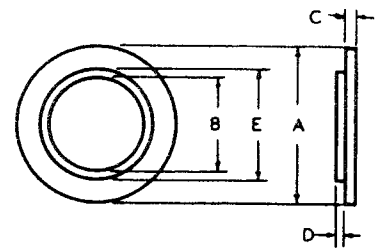

CLAMPS

P-2380	Steel "U" Clamp	12	.335"	7/32"	.188"
P-2381	Steel "U" Clamp	12	.313"	7/32"	.188"

 DIMENSIONS ARE FOR REFERENCE ONLY $\frac{\text{Inch}}{\text{(mm)}}$

NOTE: Contact your Switchcraft Representative for price and delivery.

All products shown in this catalog are covered by Switchcraft's limited lifetime warranty

© Registered trademark of Switchcraft, Inc.

MOUNTING HARDWARE

Figure 1

Figure 2

Figure 3

Figure 4

Figure 5

Figure 6

Figure 7

Figure 8

Figure 9

Figure 11

Figure 12

DIMENSIONS ARE FOR REFERENCE ONLY $\frac{\text{Inch}}{\text{(mm)}}$

NOTE: Contact your Switchcraft Representative for price and delivery.