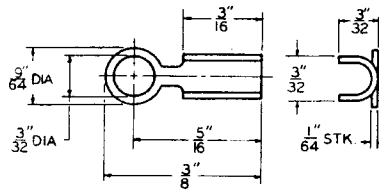

CLAMPS

P-2380	Steel "U" Clamp	12	.335"	7/32"	.188"
P-2381	Steel "U" Clamp	12	.313"	7/32"	.188"

 DIMENSIONS ARE FOR REFERENCE ONLY $\frac{\text{Inch}}{\text{(mm)}}$

NOTE: Contact your Switchcraft Representative for price and delivery.

All products shown in this catalog are covered by Switchcraft's limited lifetime warranty

© Registered trademark of Switchcraft, Inc.

MOUNTING HARDWARE

Figure 1

Figure 2

Figure 3

Figure 4

Figure 5

Figure 6

Figure 7

Figure 8

Figure 9

Figure 11

Figure 12

DIMENSIONS ARE FOR REFERENCE ONLY $\frac{\text{Inch}}{\text{(mm)}}$

NOTE: Contact your Switchcraft Representative for price and delivery.