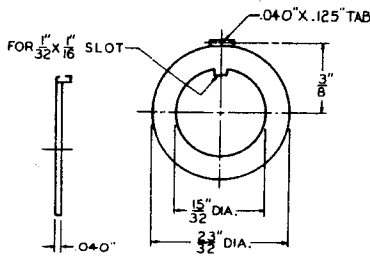

MOUNTING HARDWARE

Figure 4

DIMENSIONS ARE FOR REFERENCE ONLY $\frac{\text{Inch}}{\text{(mm)}}$

NOTE: Contact your Switchcraft Representative for price and delivery.

All products shown in this catalog are covered by Switchcraft's limited lifetime warranty

® Registered trademark of Switchcraft, Inc.