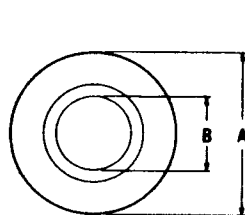

CLAMPS

P-2380	Steel "U" Clamp	12	.335"	7/32"	.188"
P-2381	Steel "U" Clamp	12	.313"	7/32"	.188"

 DIMENSIONS ARE FOR REFERENCE ONLY $\frac{\text{Inch}}{\text{(mm)}}$

NOTE: Contact your Switchcraft Representative for price and delivery.

Figure 6

Figure 7

Figure 8

Figure 9

Figure 11

Figure 12

DIMENSIONS ARE FOR REFERENCE ONLY $\frac{\text{Inch}}{\text{(mm)}}$

NOTE: Contact your Switchcraft Representative for price and delivery.