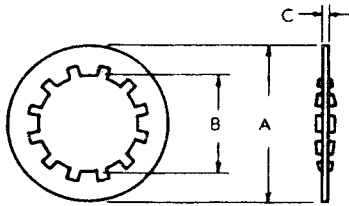

MOUNTING HARDWARE

Figure 1