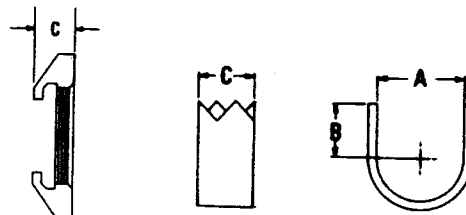

CLAMPS

P-2380	Steel "U" Clamp	12	.335"	7/32"	.188"
P-2381	Steel "U" Clamp	12	.313"	7/32"	.188"

 DIMENSIONS ARE FOR REFERENCE ONLY $\frac{\text{Inch}}{\text{(mm)}}$

NOTE: Contact your Switchcraft Representative for price and delivery.

Figure 6

Figure 7

Figure 8

Figure 9

Figure 11

Figure 12

DIMENSIONS ARE FOR REFERENCE ONLY $\frac{\text{Inch}}{\text{(mm)}}$

NOTE: Contact your Switchcraft Representative for price and delivery.