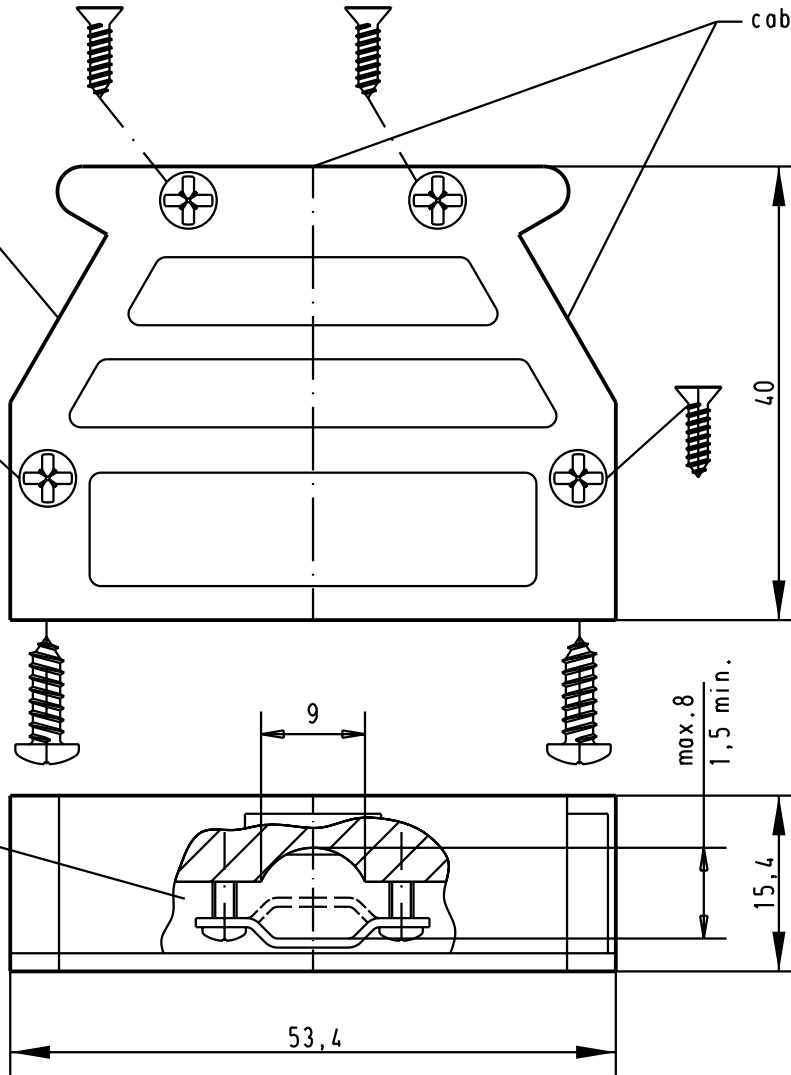

5

4

3

2

1

optional cable output

cable output

Cover in place of cable output

CV

Insp.

Stand.

All Dim. in mm
Orig. Size DIN A 4

D-Sub, Hood 25 poles
Top and side cable entry

Moßstab/
Scale

1.5:1

09 67 025 0453

Thermoplastic metallized

09 67 025 0452

Thermoplastic black

Part number

Material

29760

28-MAR-02

CV