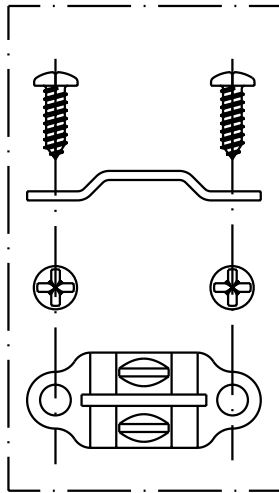

5

4

3

2

1

optional cable output

cable output

Cover in place of cable output

CV

Insp.

Stand.

All Dim. in mm
Orig. Size DIN A 4

D-Sub, Hood 25 poles
Top and side cable entry

Moßstab/
Scale

1.5:1

09 67 025 0453

Thermoplastic metallized

09 67 025 0452

Thermoplastic black

Part number

Material

29760

28-MAR-02

CV