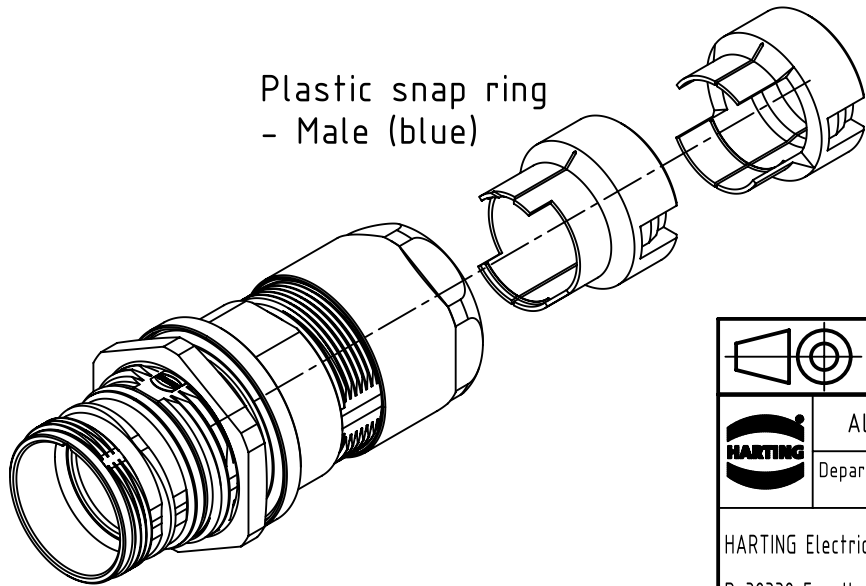

panel cut out
(1:1)

(approx. 67)

Plastic snap ring
- Male (blue)

Plastic snap ring
- Female (gray)

	All rights reserved Department EL PD - DE HARTING Electric GmbH & Co. KG D-32339 Espelkamp	All Dimensions in mm Original Size DIN A4		Scale 2:1	Free size tol.	Ref. Sub.
		Created by KLASSEN P	Inspected by RIEPE	Standardisation TIEMANNA	Date 2017-02-15	State Final Release
Title Han M23 Cable to cable housing 3-7 mm					Doc-Key / ECM-Nr. 100705906/UGD/000/B 500000115544	
Type TB				Number 09 15 100 0309		Rev. B
						Page 1/1