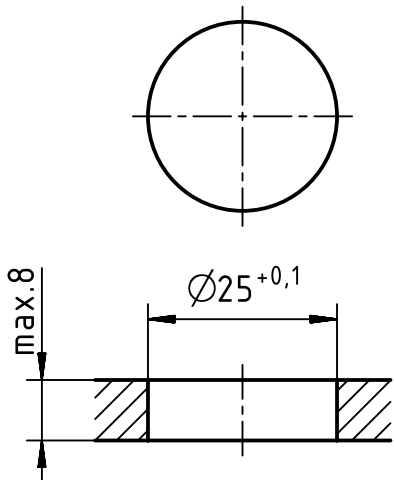

panel cut out
(1:1)

(approx. 67)

Plastic snap ring
- Male (blue)

Plastic snap ring
- Female (gray)

	All rights reserved Department EL PD - DE HARTING Electric GmbH & Co. KG D-32339 Espelkamp	All Dimensions in mm Original Size DIN A4		Scale 2:1	Free size tol.	Ref. Sub.
		Created by KLASSEN P	Inspected by RIEPE	Standardisation TIEMANNA	Date 2017-02-15	State Final Release
Title Han M23 Cable to cable housing 3-7 mm					Doc-Key / ECM-Nr. 100705906/UGD/000/B 500000115544	
Type TB				Number 09 15 100 0309		Rev. B
						Page 1/1