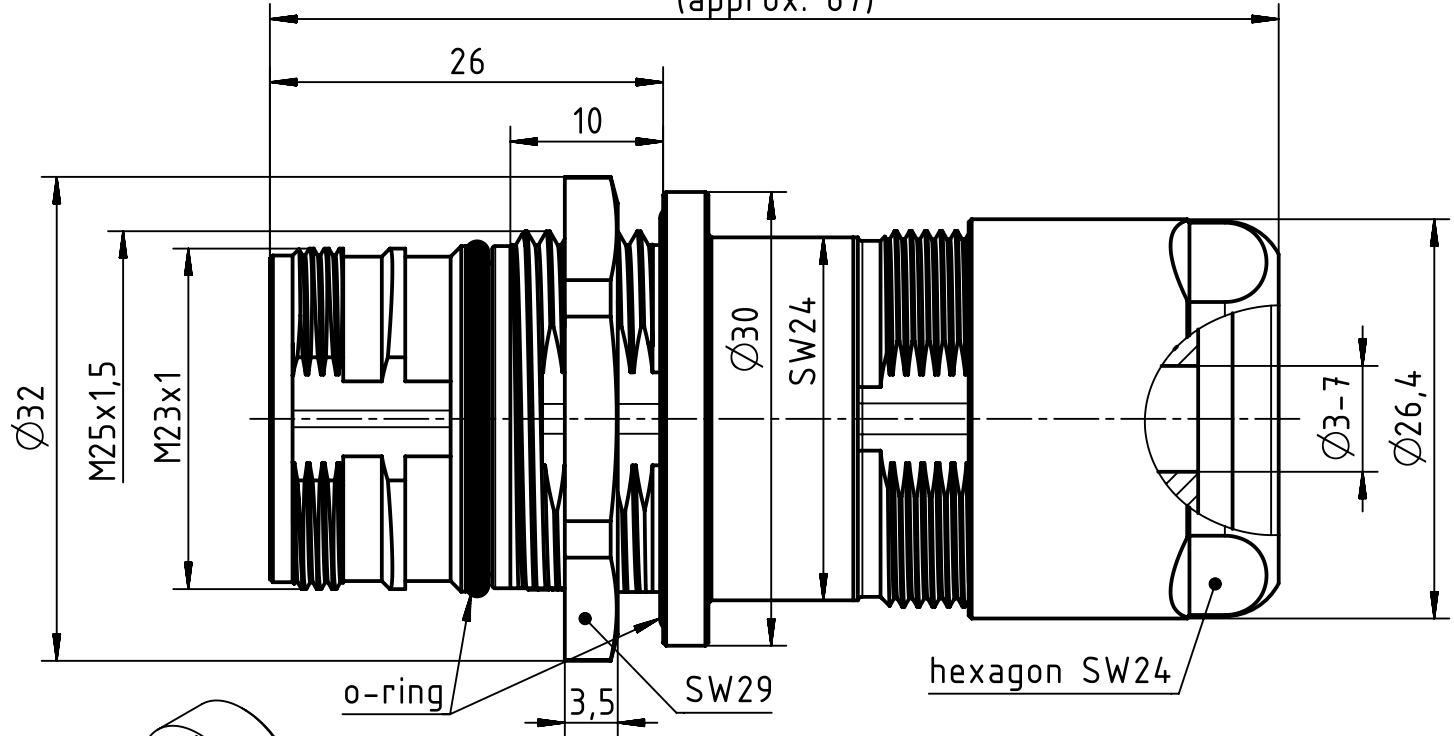

panel cut out
(1:1)

(approx. 67)

Plastic snap ring
- Male (blue)

Plastic snap ring
- Female (gray)

	All rights reserved Department EL PD - DE HARTING Electric GmbH & Co. KG D-32339 Espelkamp	All Dimensions in mm Original Size DIN A4		Scale 2:1	Free size tol.	Ref. Sub.
		Created by KLASSEN P	Inspected by RIEPE	Standardisation TIEMANNA	Date 2017-02-15	State Final Release
Title Han M23 Cable to cable housing 3-7 mm					Doc-Key / ECM-Nr. 100705906/UGD/000/B 500000115544	
Type TB				Number 09 15 100 0309		Rev. B
						Page 1/1