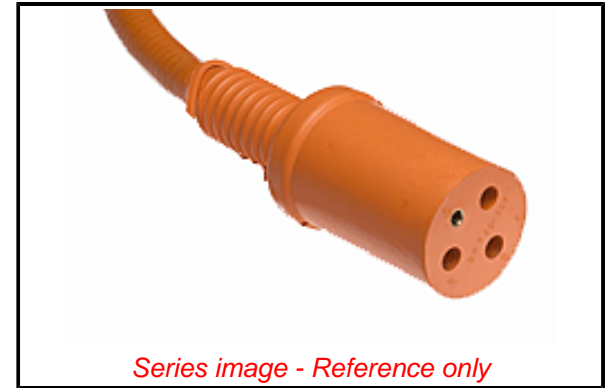

PLEASE CHECK WWW.MOLEX.COM FOR LATEST PART INFORMATION

Part Number: [1301550184](#)
Status: **Active**
Overview: [Watertite Wet-Location Wiring Solutions](#)
Description: Woodhead Heavy Duty, Molded Multi-Pin Connector, 60A, 6/4 SOOW Cable, 1.98m (6.5') Cord Length

Documents:

[RoHS Certificate of Compliance (PDF)](#)

General

Product Family	Wiring Devices
Series	130155
IP Rating	IP67
NEMA Configuration	Non-NEMA
Overview	Watertite Wet-Location Wiring Solutions
Product Name	Watertite
Receptacle Type	Single
Specialty	Molded Mutli-Pin
Type	Connector
UPC	78678852686

Physical

Flange	No
Flip Lid	No
Gender	Female
Length	N/A
Locking Blade	No
Poles	4

Electrical

Cord Type	6/4 SOOW
Current - Maximum per Contact	60.0A
GFCI	No
Lighted Connector	No
Voltage - Maximum	600V

Material Info

Engineering Number	DW760-60F

EU ELV

Not Reviewed

EU RoHS

Not Reviewed

REACH SVHC

Not Reviewed

Halogen-Free

Status

Not Reviewed

For more information, please visit [Contact US](#)

China ROHS

Not Reviewed

ELV

Not Reviewed

RoHS Phthalates

Not Reviewed

Search Parts in this Series

[130155 Series](#)