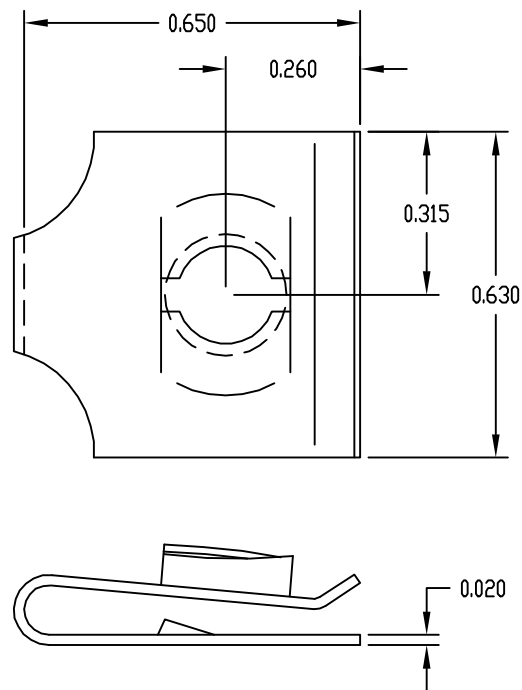

PART NAME

#12-24 x 1/2 LG. TRUSS HD. SCREW

PART No.

9260

MATERIAL: STEEL
FINISH: ZINC PLATE

PART NAME

#12-24 CLIP NUT

PART No.

9621

MATERIAL: SPRING STEEL
FINISH: BLACK