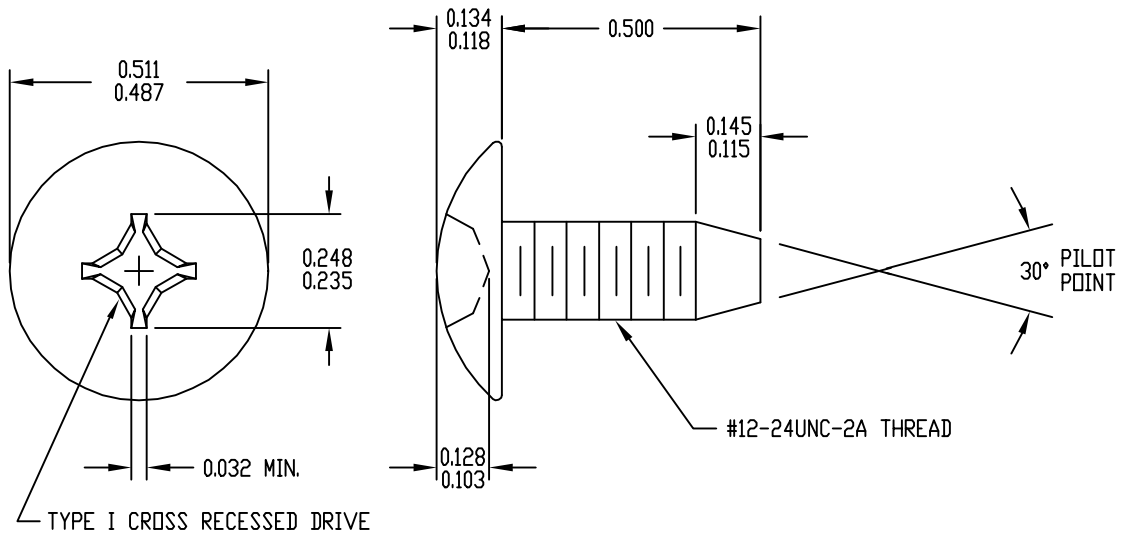

PART NAME

#12-24 x 1/2 LG. TRUSS HD. SCREW

PART No.

9260

MATERIAL: STEEL
FINISH: ZINC PLATE

PART NAME

#12-24 CLIP NUT

PART No.

9621

MATERIAL: SPRING STEEL
FINISH: BLACK