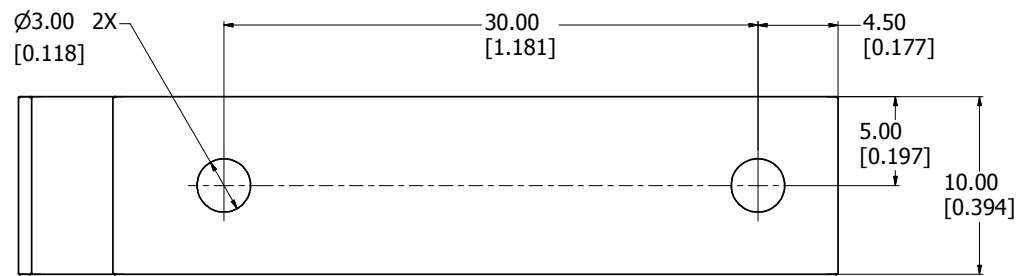

8 | 7 | 6 | 5 | 4 | 3 | 2 | 1

SIDE VIEW

ISOMETRIC VIEW

BOTTOM VIEW

1427DINCLIP
Din Clip - Matte Black Plastic
**note sold in pairs
Hardware
4 Screws - Panhead #6 x 1/4"

**HAMMOND
MANUFACTURING™**

1427DINCLIP