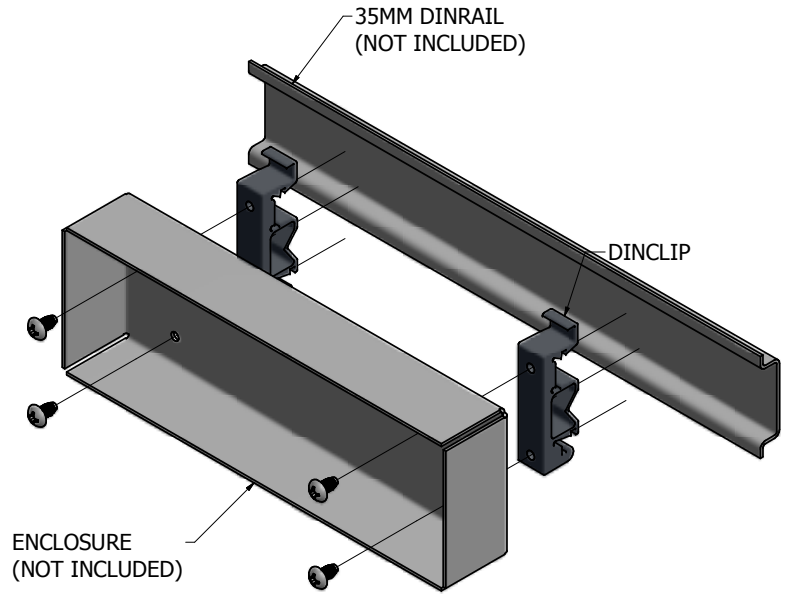

8 | 7 | 6 | 5 | 4 | 3 | 2 | 1

SIDE VIEW

ISOMETRIC VIEW

BOTTOM VIEW

1427DINCLIP
Din Clip - Matte Black Plastic
**note sold in pairs
Hardware
4 Screws - Panhead #6 x 1/4"

**HAMMOND
MANUFACTURING™**

1427DINCLIP