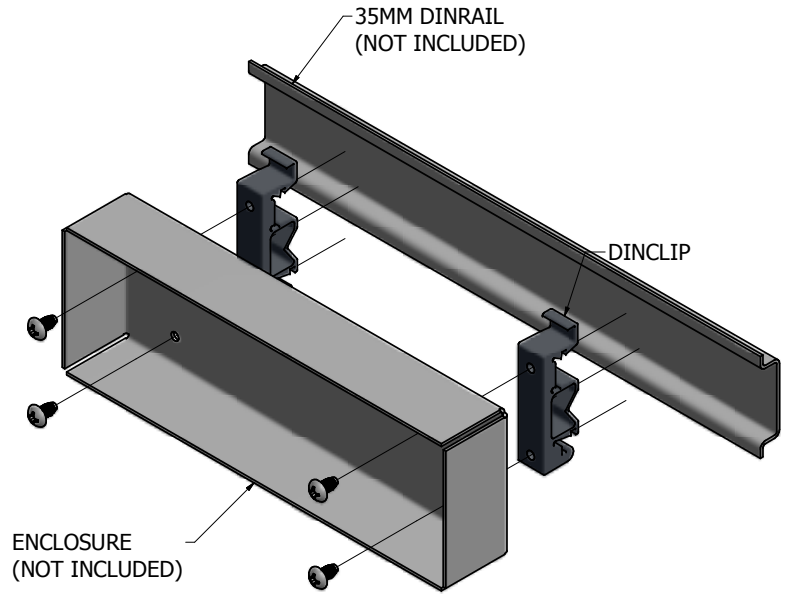

8 | 7 | 6 | 5 | 4 | 3 | 2 | 1

SIDE VIEW

ISOMETRIC VIEW

BOTTOM VIEW

<b>1427DINCLIP</b>
Din Clip - Matte Black Plastic
**note sold in pairs
<b>Hardware</b>
4 Screws - Panhead #6 x 1/4"

**HAMMOND  
MANUFACTURING™**

**1427DINCLIP**

8 | 7 | 6 | 5 | 4 | 3 | 2 | 1