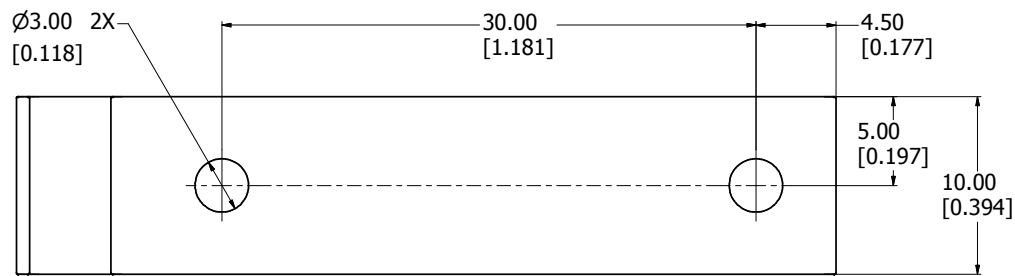

8 | 7 | 6 | 5 | 4 | 3 | 2 | 1

SIDE VIEW

ISOMETRIC VIEW

BOTTOM VIEW

<b>1427DINCLIP</b>
Din Clip - Matte Black Plastic
**note sold in pairs
<b>Hardware</b>
4 Screws - Panhead #6 x 1/4"

**HAMMOND  
MANUFACTURING™**