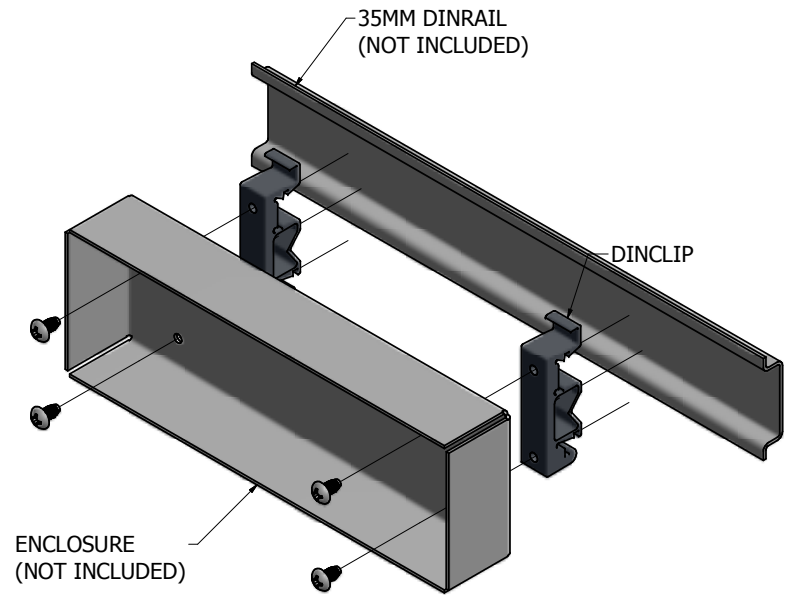

8 7 6 5 4 3 2 1

SIDE VIEW

ISOMETRIC VIEW

BOTTOM VIEW

<b>1427DINCLIP</b>
Din Clip - Matte Black Plastic
**note sold in pairs
<b>Hardware</b>
4 Screws - Panhead #6 x 1/4"

**HAMMOND  
MANUFACTURING™**

**1427DINCLIP**