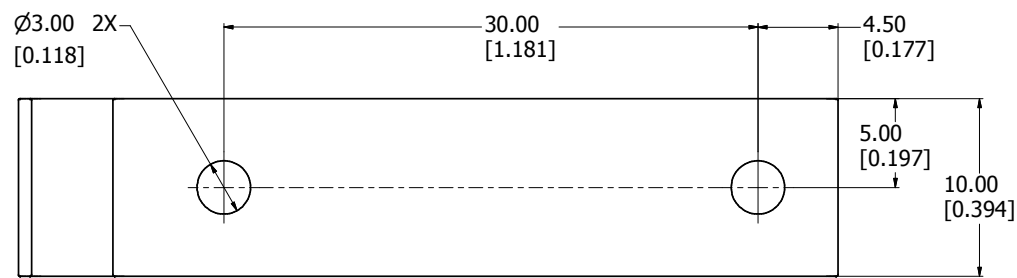

8 7 6 5 4 3 2 1

SIDE VIEW

ISOMETRIC VIEW

BOTTOM VIEW

<b>1427DINCLIP</b>
Din Clip - Matte Black Plastic
**note sold in pairs
<b>Hardware</b>
4 Screws - Panhead #6 x 1/4"

**HAMMOND  
MANUFACTURING™**

**1427DINCLIP**