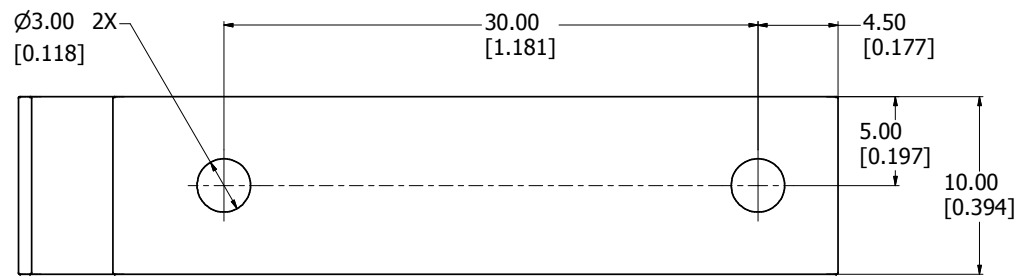

8 7 6 5 4 3 2 1

SIDE VIEW

ISOMETRIC VIEW

BOTTOM VIEW

1427DINCLIP
Din Clip - Matte Black Plastic **note sold in pairs
Hardware
4 Screws - Panhead #6 x 1/4"

HAMMOND
MANUFACTURING™

1427DINCLIP

8 7 6 5 4 3 2 1