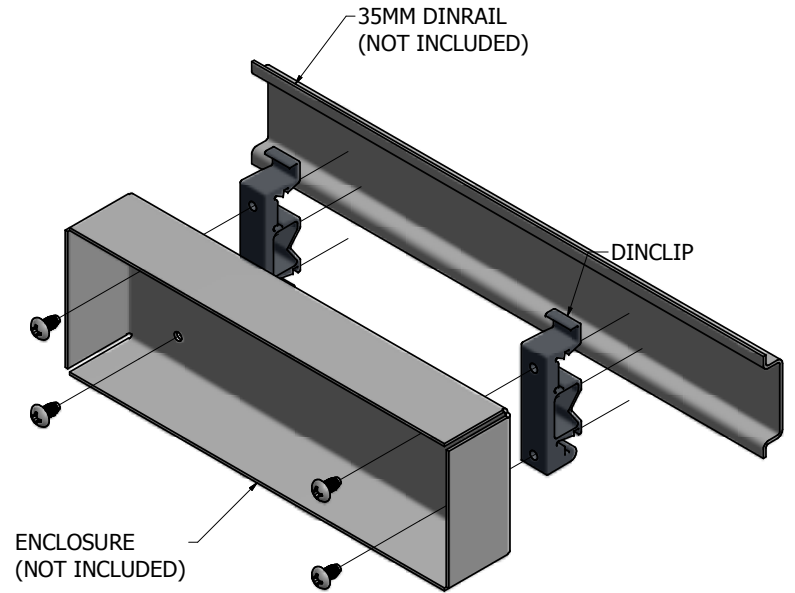

8 7 6 5 4 3 2 1

SIDE VIEW

ISOMETRIC VIEW

BOTTOM VIEW

1427DINCLIP
Din Clip - Matte Black Plastic **note sold in pairs
Hardware
4 Screws - Panhead #6 x 1/4"

HAMMOND
MANUFACTURING™

1427DINCLIP

8 7 6 5 4 3 2 1