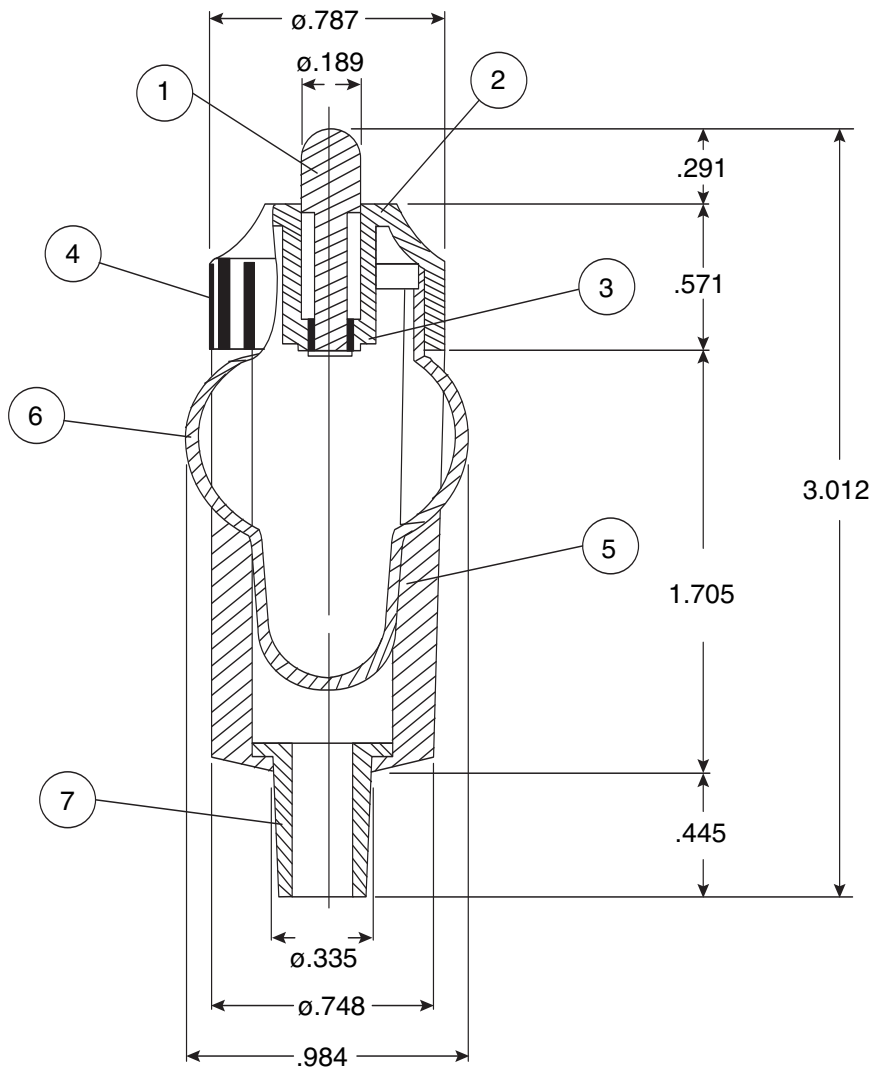

Auto Power Plug

171-6001

Auto Power Plug

Dimensions: In.

| MATERIAL SPECIFICATIONS | |
|-------------------------|------------------------|
| 1. | nickle plated brass |
| 2. | Zinc plated piano wire |
| 3. | Nickel plated brass |
| 4. | Phenolic |
| 5. | Phenolic |
| 6. | Nickel plated steel |
| 7. | P.V.C. |
| 8. | Plastic, black color |