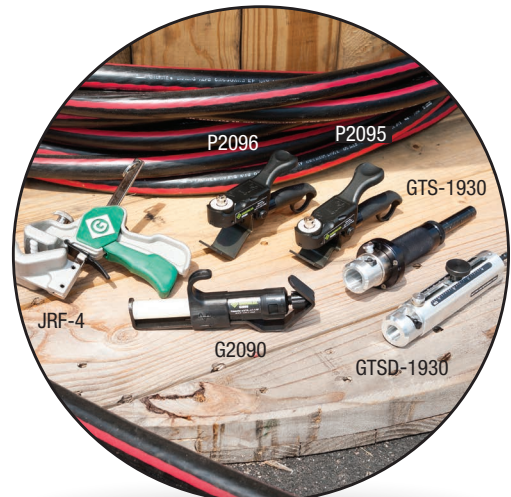

www.greenlee.com MA6431 REV 07/16
4455 Boeing Drive • Rockford, IL 61109-2988 • USA • 815-397-7070
©2016 Greenlee Textron Inc. • An ISO 9001 Company • Printed in USA
Greenlee Textron Inc. is a subsidiary of Textron Inc.

* Gaul, Rich. "Preventing Cuts and Lacerations." BWC's Division of Safety & Hygiene. Safety Leader's Discussion Guide, 2009. Web.