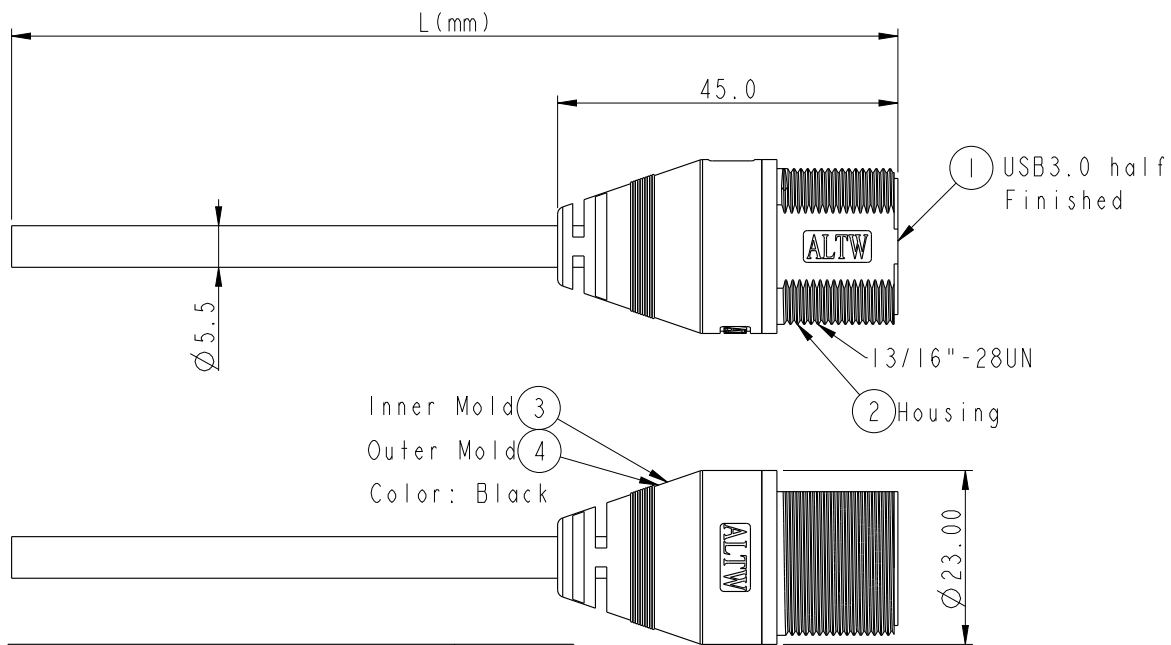

REV.	ECN NO.	DATE	SIGN	DESCRIPTION
A	Initial Release	2013/09/07	Tom_gu	Change Rev. I To Rev. A

Conn.

UA-30AMFM-SL7BXX

XX : 01~03Meters
 01 : 01Meter
 03 : 03Meters

Cable Length(L): 01~03Meters

Pin Assignments

Braid	編織	Shield	
Orange 28AWG	橙	9	Twist
Purple 28AWG	紫	8	
Drain 28AWG		7	Twist
Yellow 28AWG	黃	6	
Blue 28AWG	藍	5	Twist
Drain 28AWG			
Black 28AWG	黑	4	Twist
Green 28AWG	綠	3	
White 28AWG	白	2	Twist
Red 28AWG	紅	1	
Wire Color		Conn.	
Pin Out			

Note:

- * \varnothing Important Dimension.
- * Waterproof Rate: IP67
- * Jack: USB3.0-A Female Solder
- * Housing: ABS, 94-V0, Black
- * Cable: USB 3.0, (IP*28#+D+A1/My)*2+IP*28#+2C*28#+F+A1+B, Black, PVC Jacket, UV Resistant, OD=5.5mm
- * Cable Length Tolerance: 01M: ±40mm
 02M~03M: ±60mm
- * All of Drain twisted together.

02M-03M:
+60/-80mm

UNIT:mm	
TOLERANCE	
.X	±0.25
.XX	±0.1
.XXX	±0.05
ANGLES	±1°

TITLE USB3.0 Female Jack to Cable End			
SCALE 1:2	SIZE A4	SHEET 1 OF 1	
REV. A	WC-REV. A.2	\varnothing : Inspection item	

Amphenol LTW
 安費諾亮泰企業股份有限公司