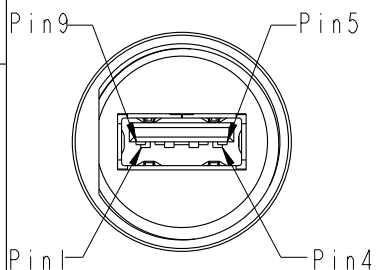

REV.	ECN NO.	DATE	SIGN	DESCRIPTION
A	Initial Release	2013/09/07	Tom_gu	Change Rev. I To Rev. A

Conn.

UA-30AMFM-SL7BXX

XX : 01~03Meters
 01 : 01Meter
 03 : 03Meters

Cable Length(L): 01~03Meters

Pin Assignments

Braid	編織	Shield	
Orange 28AWG	橙	9	Twist
Purple 28AWG	紫	8	
Drain 28AWG		7	Twist
Yellow 28AWG	黃	6	
Blue 28AWG	藍	5	Twist
Drain 28AWG			
Black 28AWG	黑	4	Twist
Green 28AWG	綠	3	
White 28AWG	白	2	Twist
Red 28AWG	紅	1	
Wire Color		Conn.	
Pin Out			

Note:

- * \varnothing Important Dimension.
- * Waterproof Rate: IP67
- * Jack: USB3.0-A Female Solder
- * Housing: ABS, 94-V0, Black
- * Cable: USB 3.0, (IP*28#+D+A1/My)*2+IP*28#+2C*28#+F+A1+B, Black, PVC Jacket, UV Resistant, OD=5.5mm
- * Cable Length Tolerance: 01M: ±40mm
 02M~03M: ±60mm
- * All of Drain twisted together.

02M-03M:
+60/-80mm

UNIT:mm	
TOLERANCE	
.X	±0.25
.XX	±0.1
.XXX	±0.05
ANGLES	±1°

TITLE USB3.0 Female Jack to Cable End			
SCALE 1:2	SIZE A4	SHEET 1 OF 1	
REV. A	WC-REV. A.2	\varnothing : Inspection item	

Amphenol LTW
 安費諾亮泰企業股份有限公司