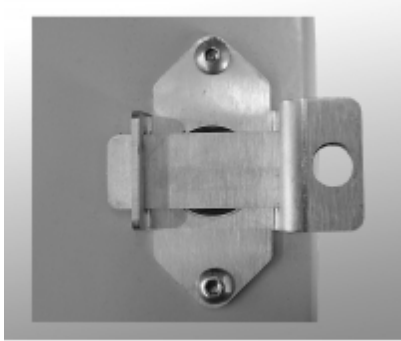

Quality Products. Service Excellence.

Padlock Adaptor

EJ Series

Features

- For use with Eclipse Junior (EJ) Series enclosures.
- Padlock adaptor fits directly over the slotted quarter turn preventing access.
- 2mm thick 14 gauge stainless steel.
- Stainless steel mounting hardware provided.
- Once installed, the bolts cannot be removed without the door open.
- Easy installed in the field.
- Padlock not included.
- Maintains UL/CSA Type 4, 4X rating.