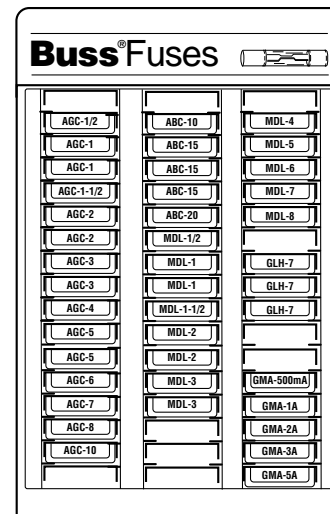

No. 205 ATC® Blade-Type Assortment

CATALOG SYMBOL: NO.205
DISPLAY SIZE: 4" x 6-3/4" x 10"

- 40 boxes (200 fuses).
- The "205".
- Electronic glass tube fuses.
- Rack comes free!

	Boxes		Boxes
AGC-1/2	(1)	MDL-1-1/2	(1)
AGC-1	(2)	MDL-2	(2)
AGC-1-1/2	(1)	MDL-3	(2)
AGC-2	(2)	MDL-4	(1)
AGC-3	(2)	MDL-5	(1)
AGC-4	(1)	MDL-6	(1)
AGC-5	(2)	MDL-7	(1)
AGC-6	(1)	MDL-8	(1)
AGC-7	(1)	GLH-7	(3)
AGC-8	(1)	GMA-500mA	(1)
AGC-10	(1)	GMA-1A	(1)
ABC-10	(1)	GMA-2A	(1)
ABC-15	(3)	GMA-3A	(1)
ABC-20	(1)	GMA-5A	(1)
MDL-1/2	(1)		
MDL-1	(2)		

Buss display and fuse assortments are compact. They don't waste space. Display and storage are minimal

- Simple, easy and meaningful catalog numbering system.
- Every assortment has the right fuse mix per actual usage. No dead inventory.
- Box assortments are durable, easily carried plastic cases. All "5-in" boxes of ATC, ATM and glass tube fuses plus the "1-in" boxes of MAXI fuses fit all slots in all existing service and dealer display racks.