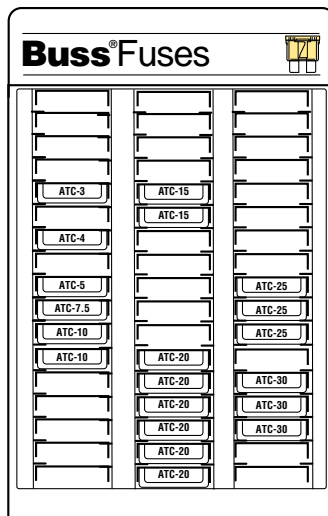

No. 104 ATC® Fuses

CATALOG SYMBOL: NO.104
DISPLAY SIZE: 4" x 6-3/4" x 10"

- The "104".
- One hundred ATC fuses (20 boxes).
- Rack has inventory/reorder feature.
- Rack comes free!

	Boxes		Boxes
ATC-3	(1)	ATC-15	(2)
ATC-4	(1)	ATC-20	(6)
ATC-5	(1)	ATC-25	(3)
ATC-7-1/2	(1)	ATC-30	(3)
ATC-10	(2)