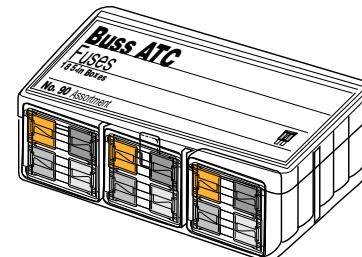

| | Boxes | | Boxes |
|-----------|-------|-----------|-------|
| AGC-1 | (1) | ATM-2 | (1) |
| AGC-2 | (1) | ATM-3 | (1) |
| AGC-3 | (1) | ATM-4 | (1) |
| AGC-5 | (1) | ATM-5 | (1) |
| AGC-7-1/2 | (1) | ATM-7-1/2 | (1) |
| AGC-10 | (1) | ATM-10 | (1) |
| AGC-15 | (1) | ATM-15 | (1) |
| AGC-20 | (1) | ATM-20 | (1) |
| AGC-25 | (1) | ATM-25 | (1) |
| AGC-30 | (1) | ATM-30 | (1) |
| ATC-3 | (1) | CBC-8 | (1) |
| ATC-4 | (1) | MAX-20 | (1) |
| ATC-5 | (1) | MAX-30 | (1) |
| ATC-7-1/2 | (1) | MAX-40 | (2) |
| ATC-10 | (1) | MAX-50 | (1) |
| ATC-15 | (1) | MAX-60 | (2) |
| ATC-20 | (2) | SFE-14 | (1) |
| ATC-25 | (1) | SFE-20 | (1) |
| ATC-30 | (1) | | |

No. 104 ATC® Fuses

CATALOG SYMBOL: NO.104
DISPLAY SIZE: 4" x 6-3/4" x 10"

- The "104".
- One hundred ATC fuses (20 boxes).
- Rack has inventory/reorder feature.
- Rack comes free!

| | Boxes | | Boxes |
|-----------|-------|--------|-------|
| ATC-3 | (1) | ATC-15 | (2) |
| ATC-4 | (1) | ATC-20 | (6) |
| ATC-5 | (1) | ATC-25 | (3) |
| ATC-7-1/2 | (1) | ATC-30 | (3) |
| ATC-10 | (2) | | |

No. 90 ATC® Fuses

CATALOG SYMBOL: NO.90
BOX SIZE: 2-7/8" x 2-7/8" x 4-1/8"

- The "90".
- Ninety ATC fuses packaged in a clear, see-thru plastic box service kit.
- Contains 18 boxes.

| | Boxes | | Boxes |
|-----------|-------|--------|-------|
| ATC-3 | (1) | ATC-15 | (2) |
| ATC-4 | (1) | ATC-20 | (5) |
| ATC-5 | (1) | ATC-25 | (3) |
| ATC-7-1/2 | (1) | ATC-30 | (2) |
| ATC-10 | (2) | | |

Buss display and fuse assortments are compact. They don't waste space. Display and storage are minimal

- Simple, easy and meaningful catalog numbering system.
- Every assortment has the right fuse mix per actual usage. No dead inventory.
- Box assortments are durable, easily carried plastic cases. All "5-in" boxes of ATC, ATM and glass tube fuses plus the "1-in" boxes of MAXI fuses fit all slots in all existing service and dealer display racks.